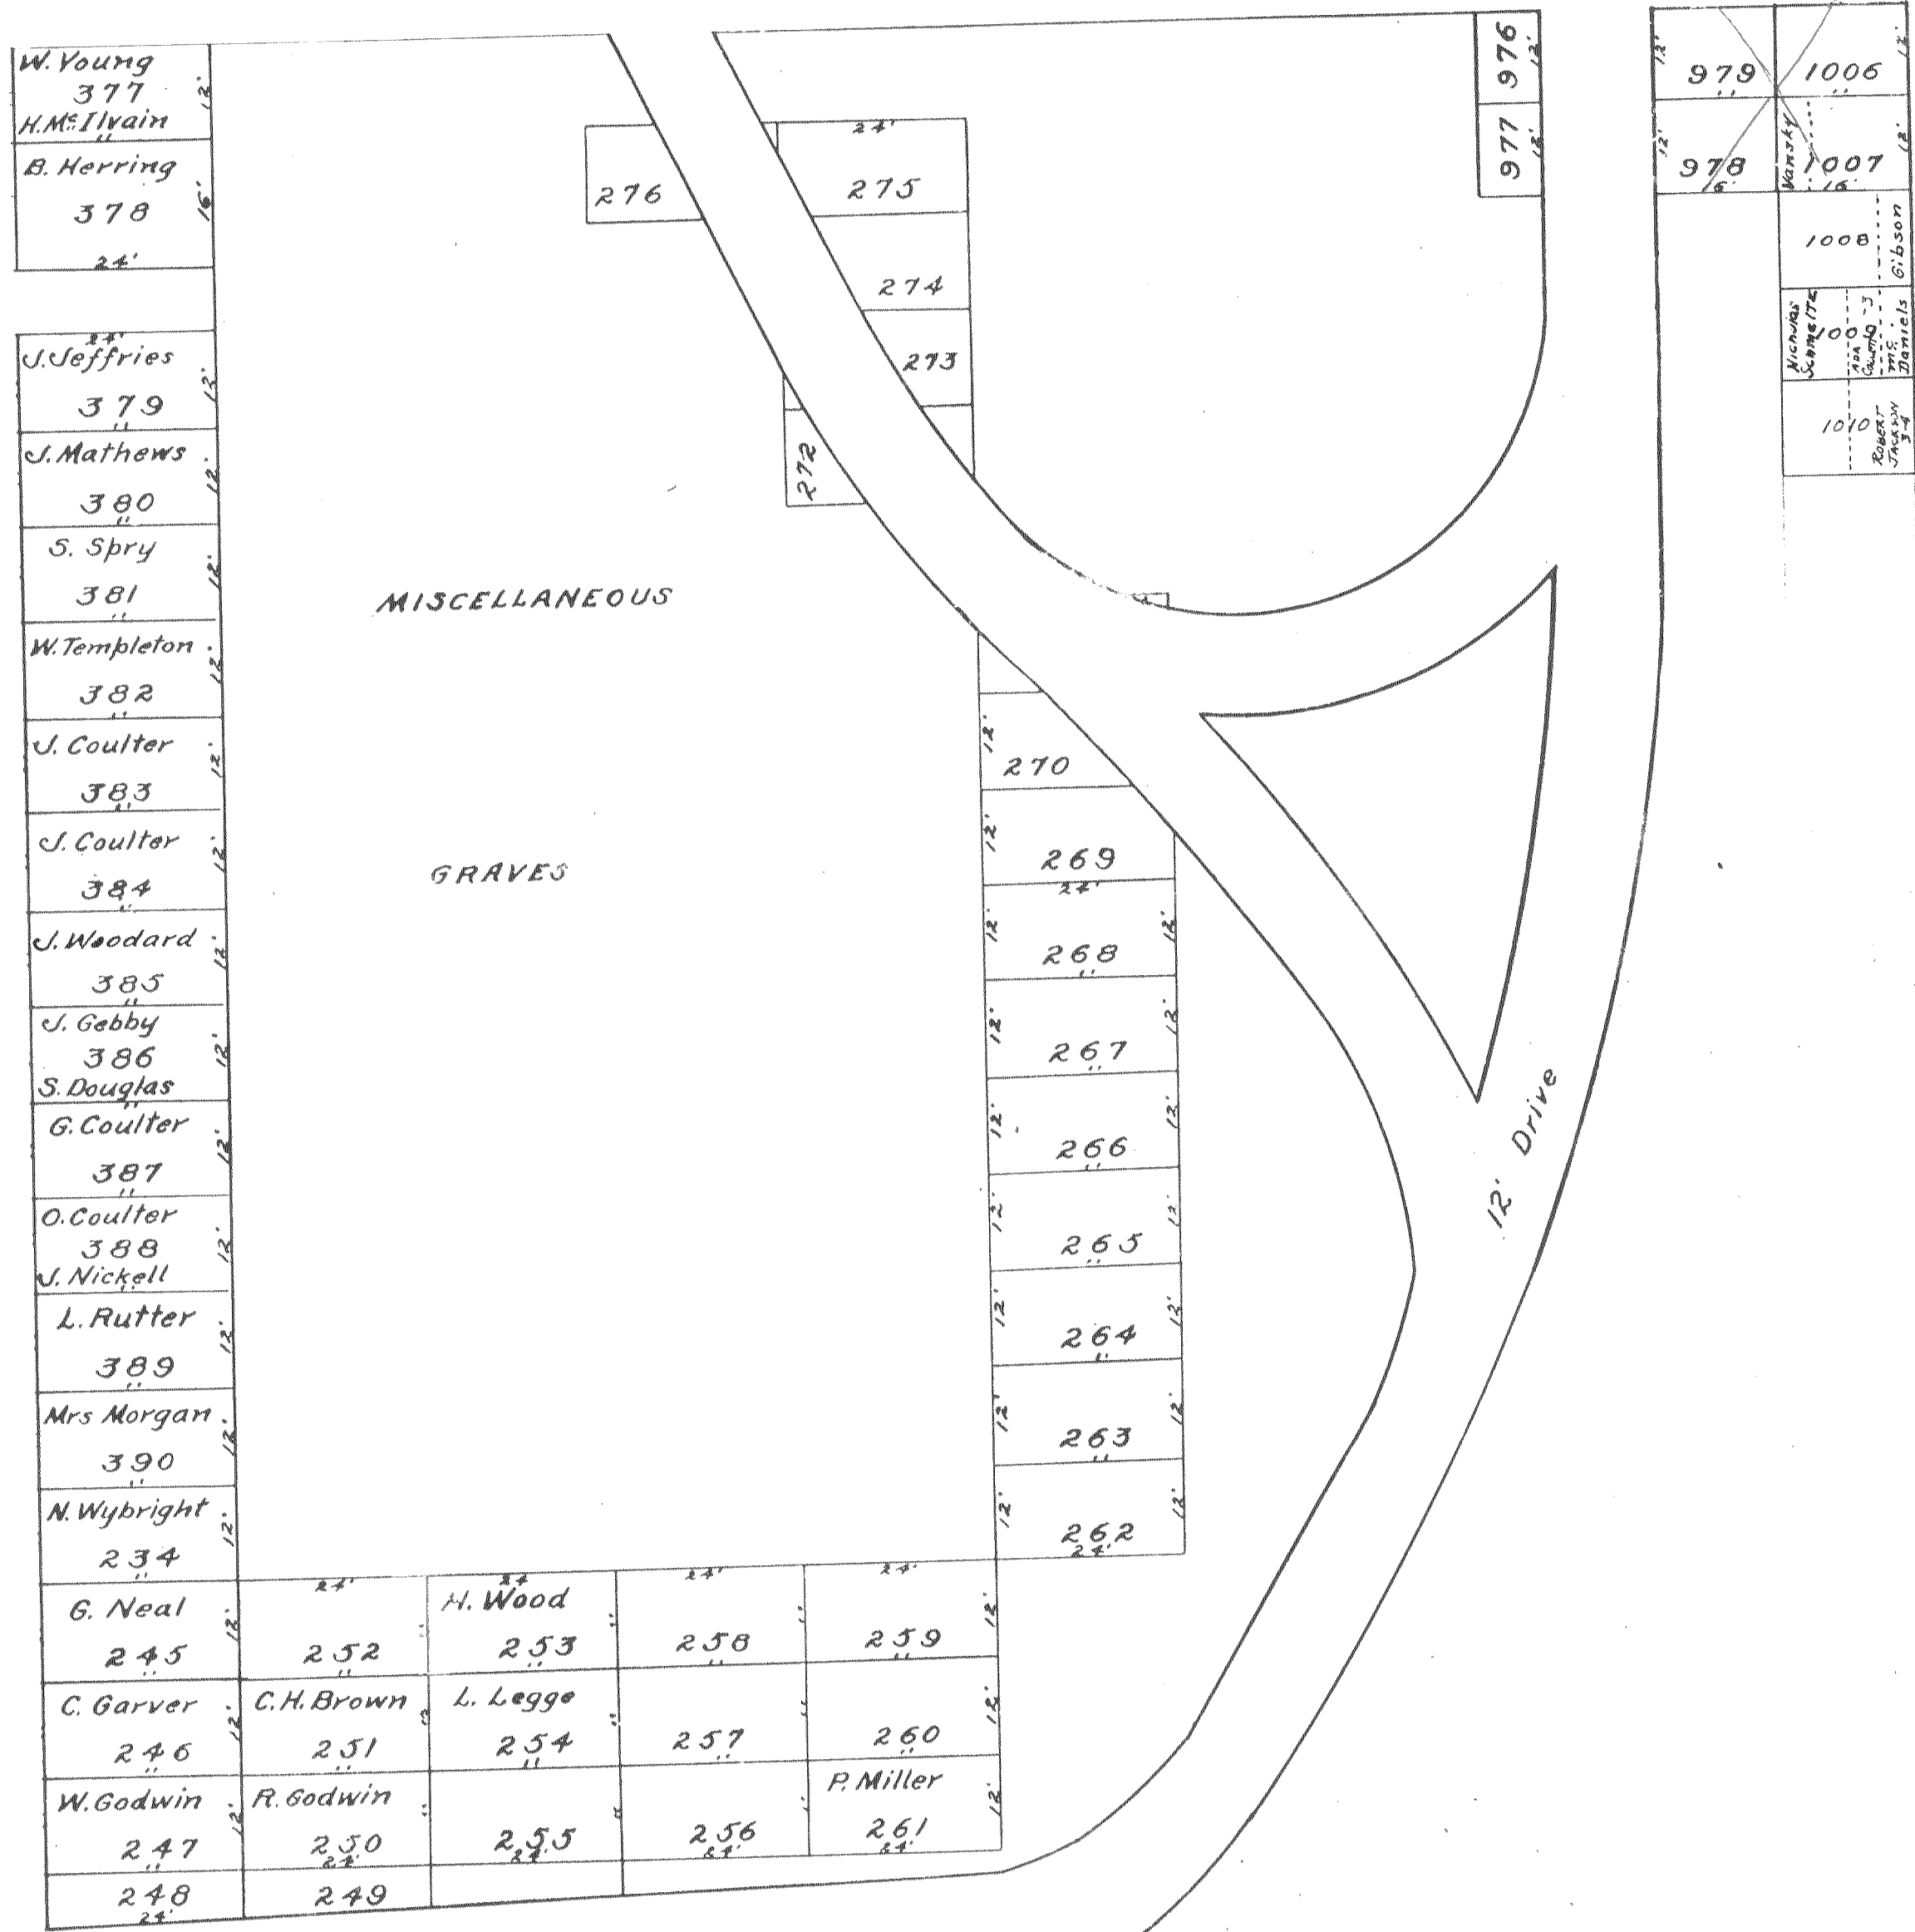

U.S. Route 33

SECOND ADDITION											
S. Davis 227	Ehrenst Phipps 757	Thompsons 766	Harvey 797	Smith 836	Waise 876	DearWester 877	J.F. DearWester 916	Knowlton 917			
H.W. Foulk 228	Pendallton 759	Pendallton 795	Linkinhoker 798	Wainet 835	Miller 838	Eley 875	Bidwell 878	913	918		
J. McLeese 233	Slator 759	T.C. Fry 794	C. Wilson 799	Alexander 834	839	874					
W. Cline 361	M. Connell 760	Newland 793	Newland 800	833	840	873	880	913	920	953	
M. Fay 362	Montieth 761	Denney 791	801	832	Dague 841	Dick 872	Karus 881	Karus 912	Guthrie 921	Gillenwater 952	Patterson 961
H. Miller 363	H.H. Cooke 762	791	802	830	G. Dague 843	Brooks 870	Baldwin 883	Seaman 910	Hoffman 923	Hand 950	962
E.M. Day 364	Titus 763	803	804	829	Caldwell 844	Brooks 863	A. Horn 884	Tudor 909	Baker 924	Decker 949	963
E. McLaughlin 365	Pusey 764	789	804	829	Caldwell 844	Brooks 863	A. Horn 884	Tudor 909	Baker 924	Decker 949	964
L. Bayless 366	765	788	805	828	Herron 845	Wilson 868	A. Horn 885	Roberts 908	Jordan 925	Porter 948	965
L. Barringer 367	766	787	806	827	Griffith 846	Griffith 867	Miksich 886	Mathews 907	Meade 926	Miles 947	966
J. Irwin 368	767	786	807	826	Cook 847	H.W. Prall 866	Seeley 887	L.E. Snyder 906	Slane 927	948	967
W. Edgington 369	768	785	808	825	Henselman 848	Caldwell 865	R. Toland 888	Roll 905	Mullin 928	H.E. Hull 945	968
H. Edgington 370	769	784	809	824	Conley 849	Clapper 864	Lytle 889	H. Godwin 904	H. Hall 929	Alexander 944	969
Unknown 371	770	783	810	823	Godwin 850	W. Thomas 863	L. Day 890	Dodds 903	G. Hall 930	Whitney 943	970
V. Elliott 5-6 372	771	782	811	822	Brown 851	J. Penrod 862	891	902	Steimetz 931	Trout 942	971
Unknown 373	772	781	812	821	Spain 852	R. Schuler 861	W. Mudden 892	F. Layman 901	R.O. Berry 932	Forsythe 941	972
J.W. Morris 374	773	780	813	820	Spain 853	H. Hurley 860	J.F. Rogers 893	S. Hill 900	W. Davis 933	Bickham 940	973
G. Stephenson 375	774	779	814	820	Spain 854	H. Hurley 860	J.F. Rogers 893	S. Hill 900	W. Davis 933	Bickham 940	974
M. Walker 376	775	778	815	820	Spain 855	H. Hurley 860	J.F. Rogers 893	S. Hill 900	W. Davis 933	Bickham 940	975
W. Mustain 377	776	777	816	821	Spain 856	H. Hurley 860	J.F. Rogers 893	S. Hill 900	W. Davis 933	Bickham 940	976
W. Young 378	777	778	817	822	Spain 857	H. Hurley 860	J.F. Rogers 893	S. Hill 900	W. Davis 933	Bickham 940	977
H.M. Ilvain 379	778	779	818	823	Spain 858	H. Hurley 860	J.F. Rogers 893	S. Hill 900	W. Davis 933	Bickham 940	978
B. Herring 380	779	780	819	824	Spain 859	H. Hurley 860	J.F. Rogers 893	S. Hill 900	W. Davis 933	Bickham 940	979

See Page 3

See Page 2

Lewisstown and Huntsville Pike

14' Drive

See Page 1

See Page 4

Lewisstown and Huntsville Pike