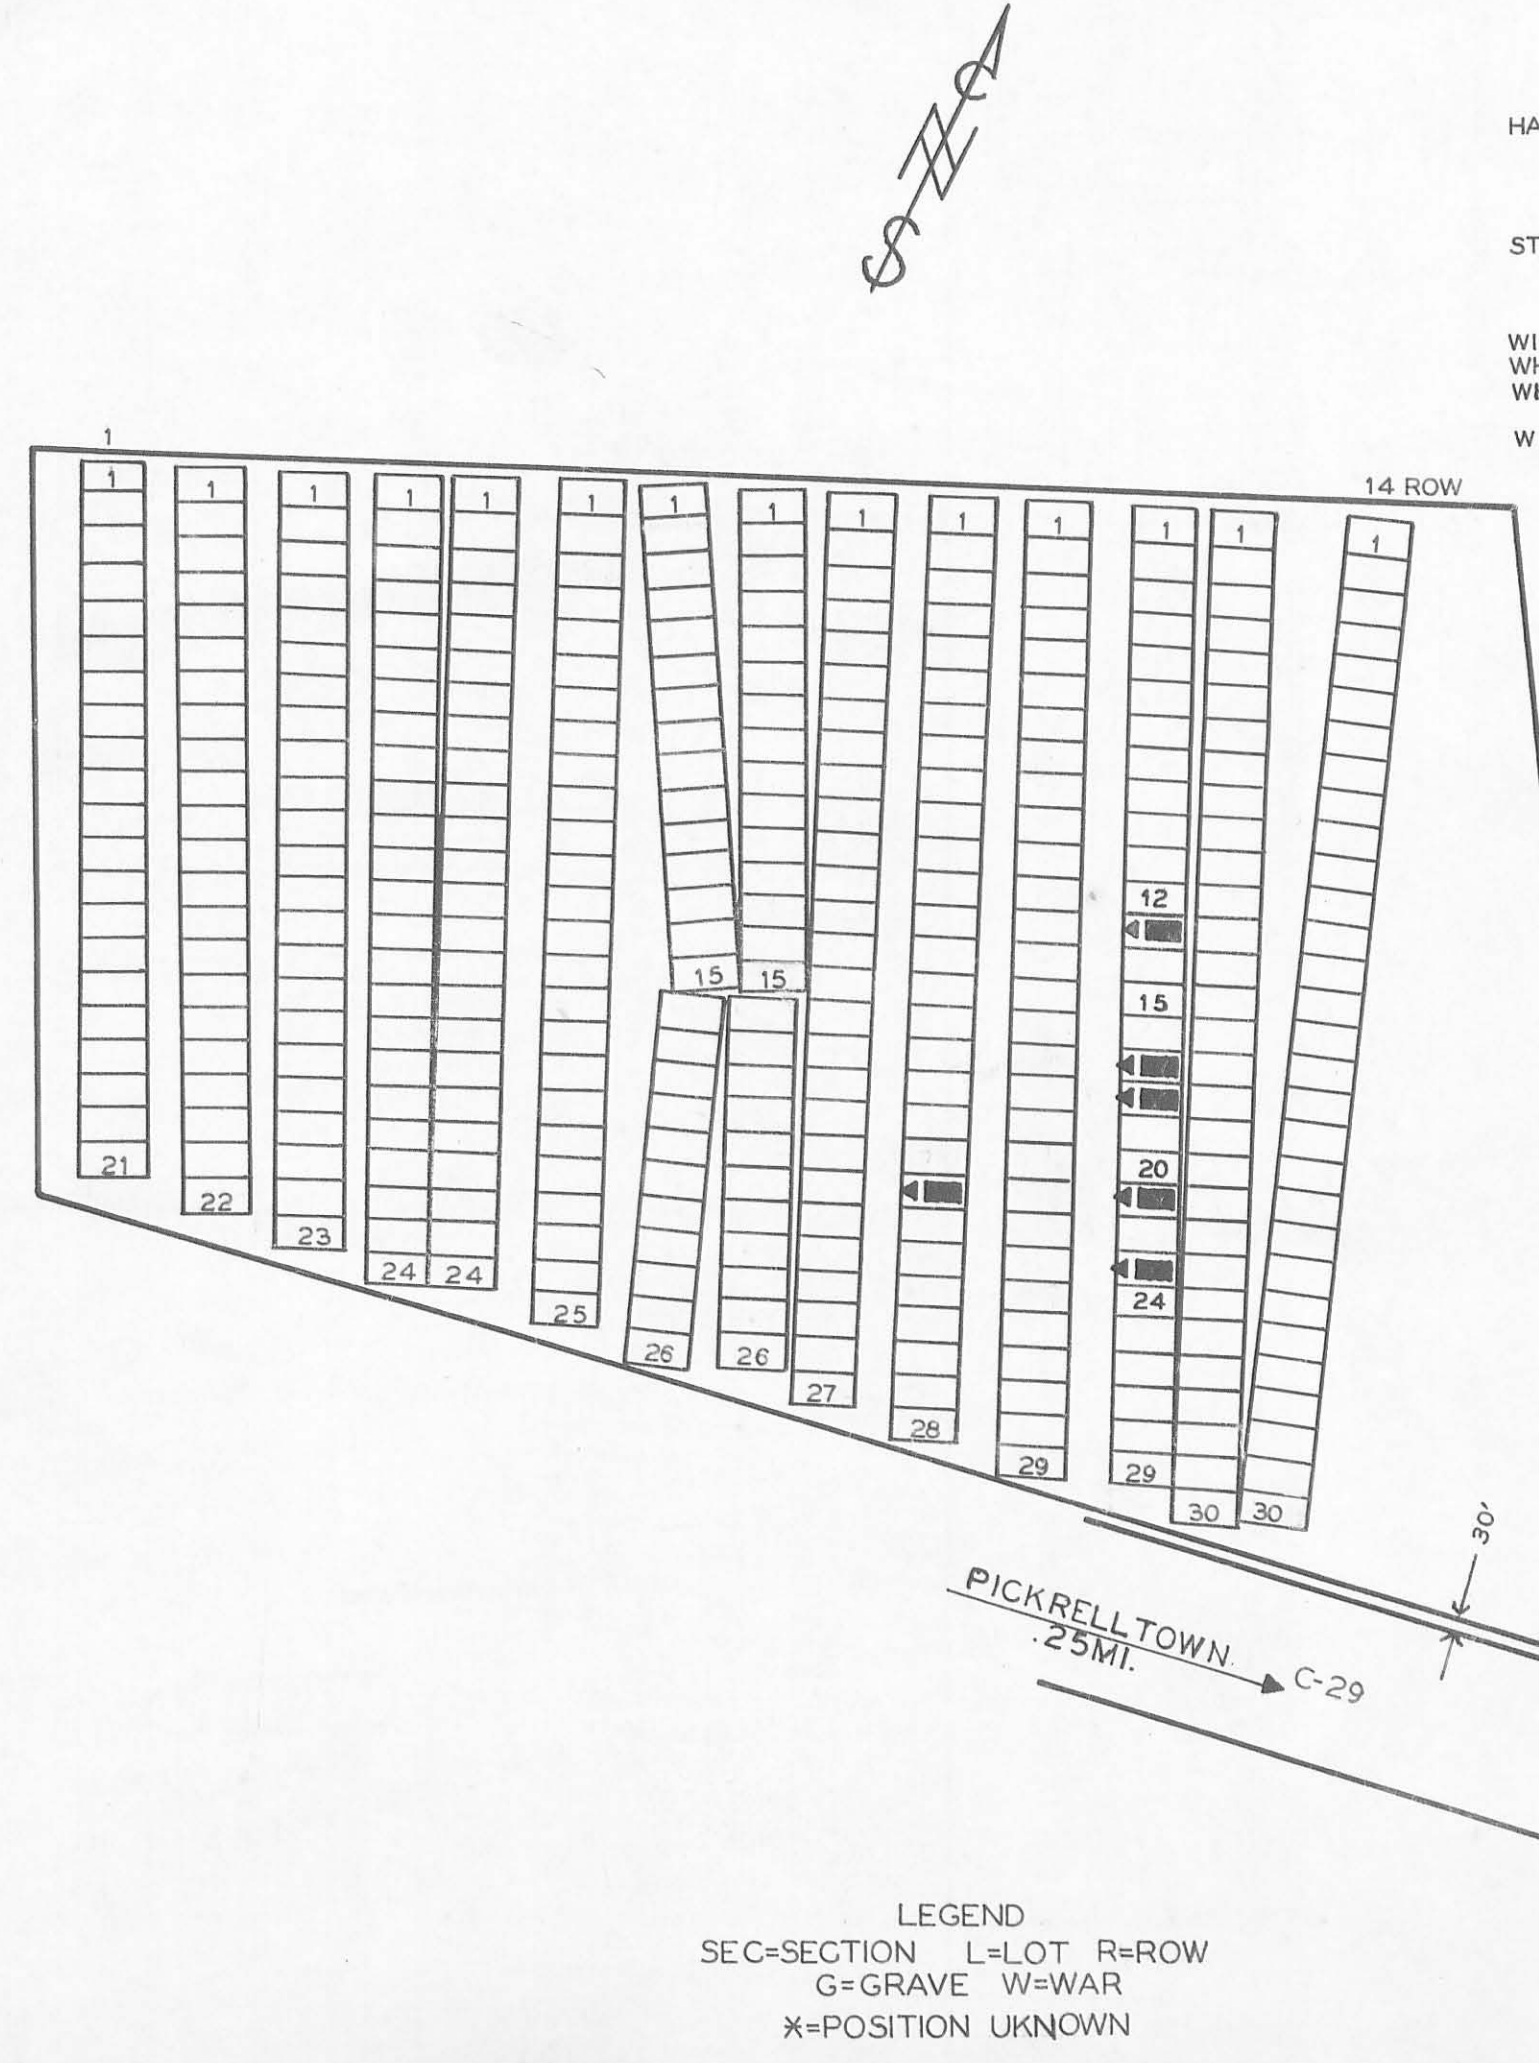

PICKRELLTOWN CEMETERY

LOGAN CO. MONROE TWP

OFFICIAL PROJECT NOS. 465-42-3-467 & 665-42-3-232

LEGEND	HISTORY
① REVOLUTIONARY WAR	
⑩ WAR OF 1812	
⑮ WAR WITH MEXICO	
⑲ CIVIL WAR	
⑳ SPANISH-AM. WAR	
㉑ WORLD WAR	

SCALE 1"=20' .4 ACRE

46-9-1

LEGEND
SEC=SECTION L=LOT R=ROW
G=GRAVE W=WAR
X=POSITION UNKNOWN