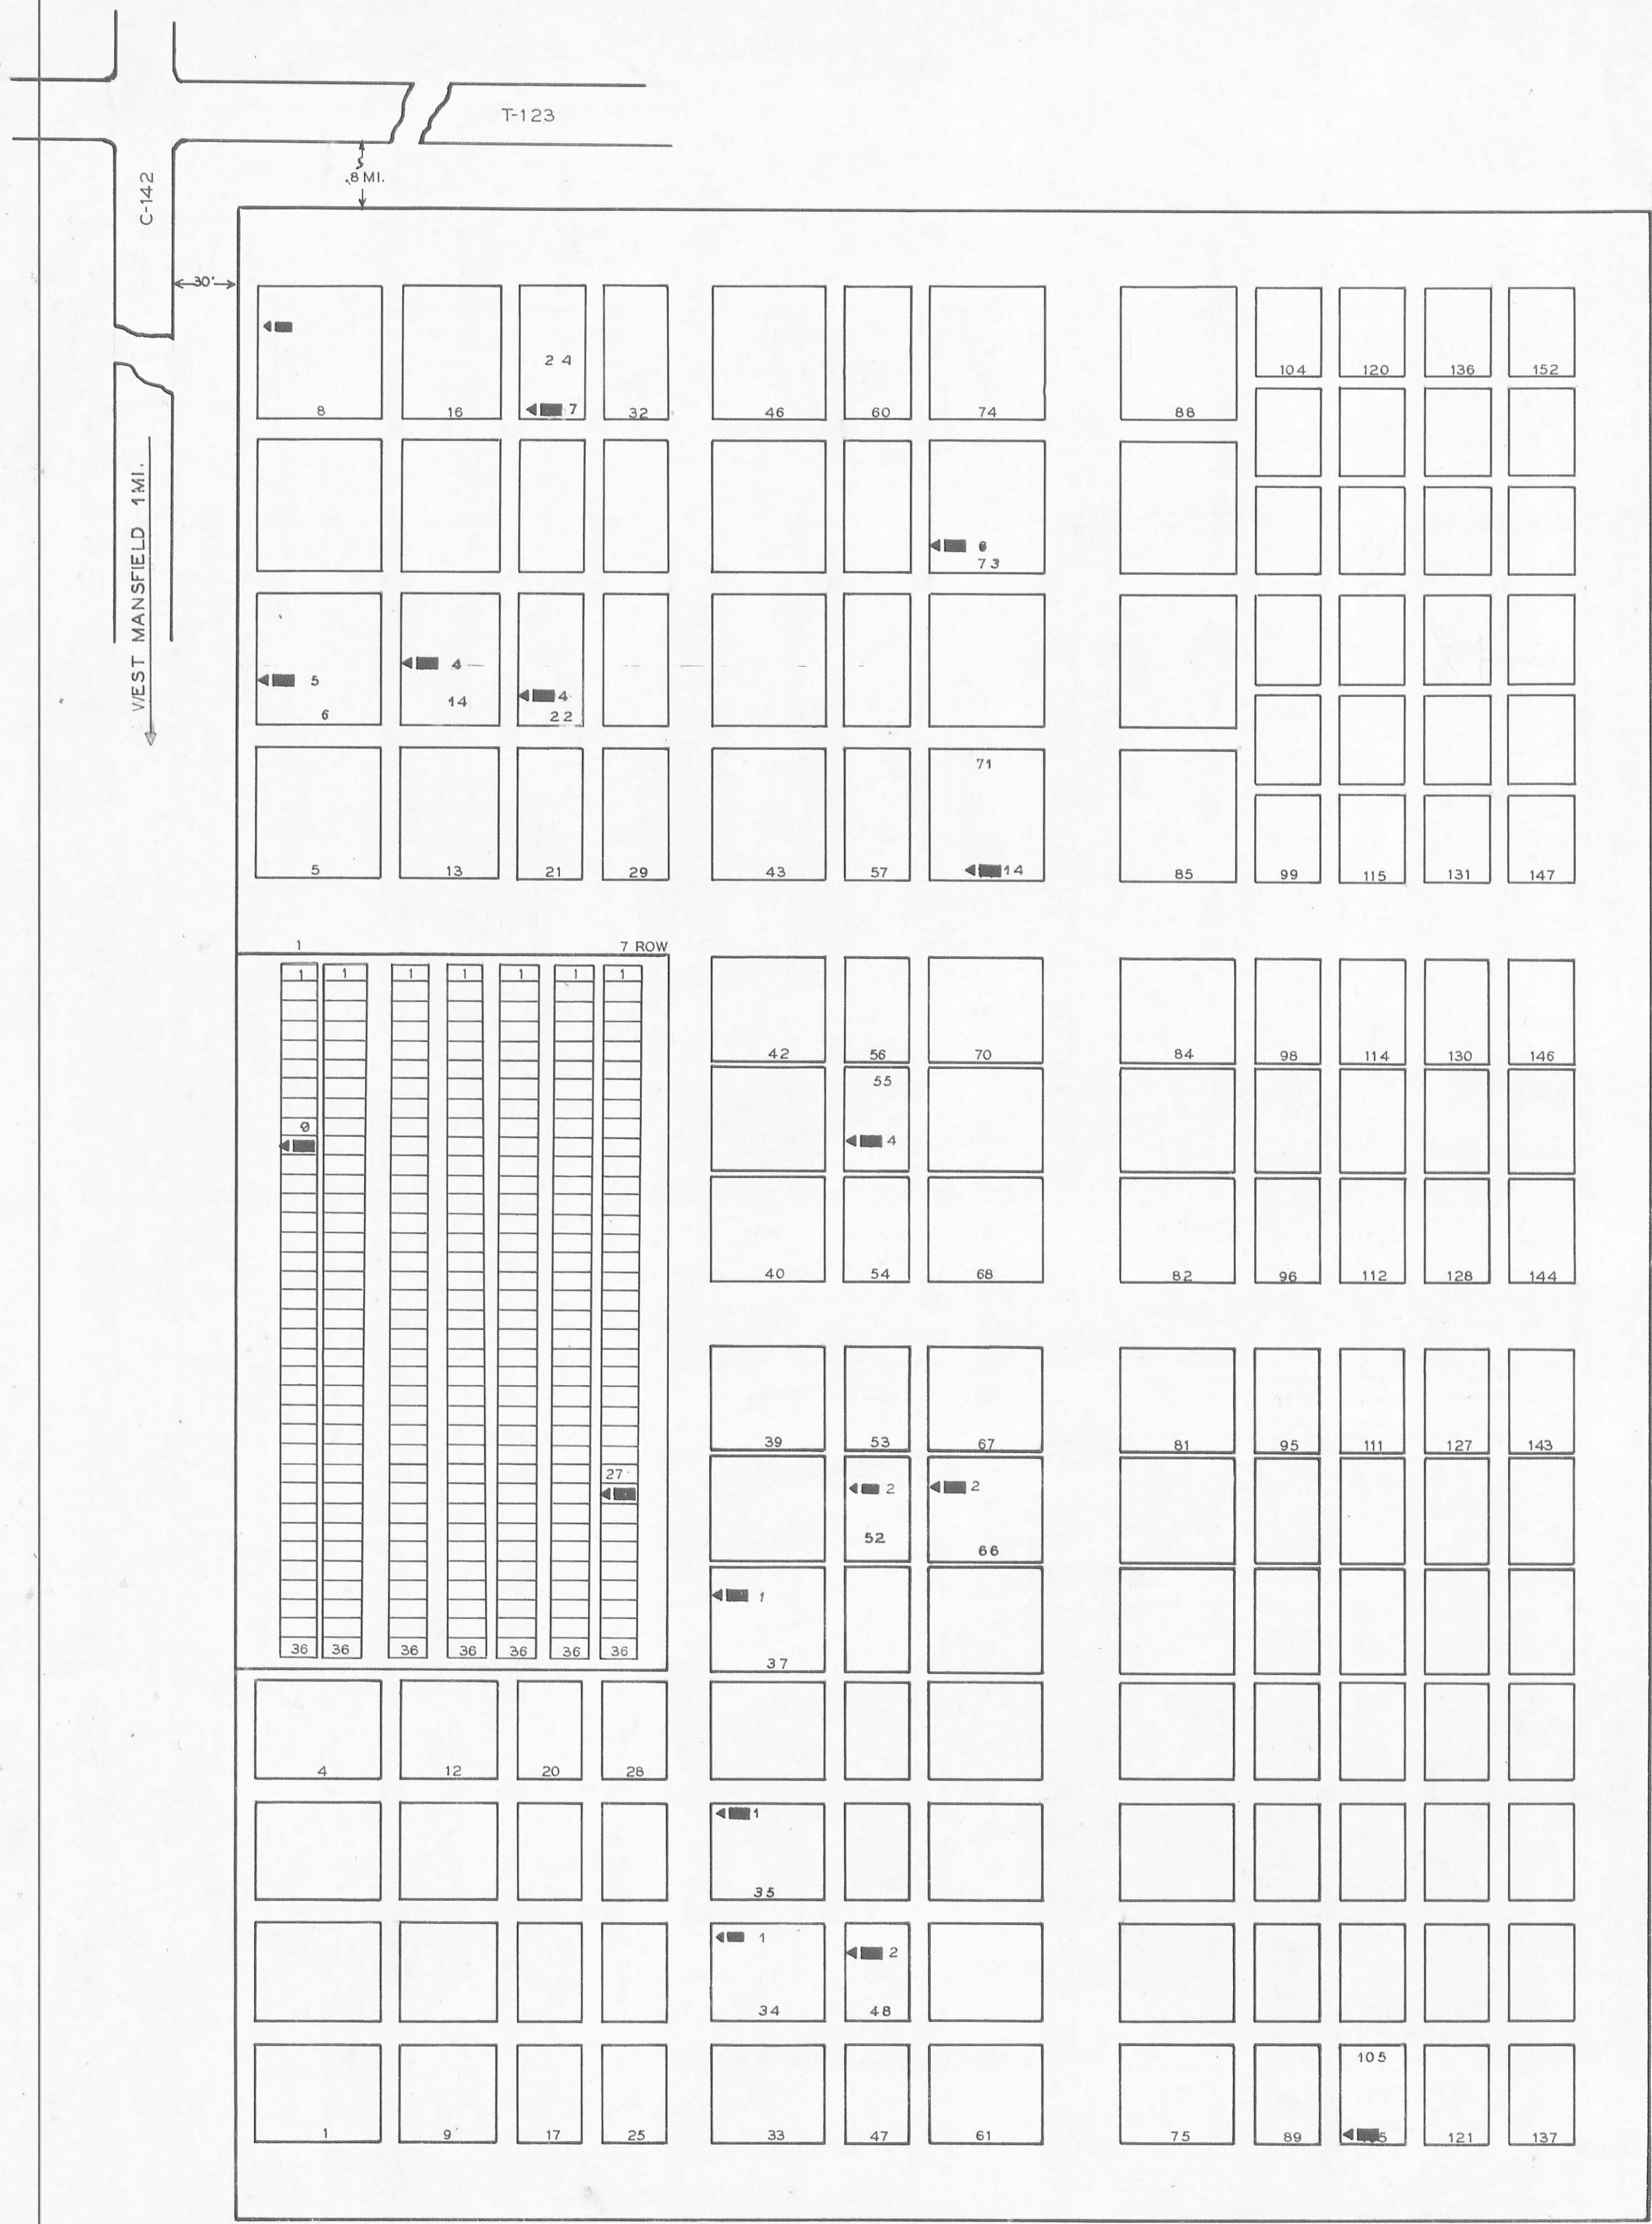

NAME	SEC	L	R	G	W
BATES LORING	71			14	19
BATES THOMAS			1	10	19
HOOVER GEORGE W	66			2	19
KERNS OWENS	55			4	19
KIRKPATRICK ELIJAH	6			5	19
KELLER JOHN A.	8			3	19
MABERY T.L.	14			4	19
MOURNING BRITTON	52			2	19
REAMMES NEWTON W.	37			1	19
SIMPSON STEPHEN D.	48			2	19
STEARNS RAD	73			6	19
TITSWORTH LEWIS G.	105			5	19
WILSON JAMES L.	22			6	16
WINNER LEE T.		7		22	19
VAN VOORHIS SAMUEL	24			7	19
WATSON JOHN M.	34			1	
MARSH S. J.	35			1	19

HATHAWAY CEMETERY
LOGAN CO. BOKES CREEK TWP.
OFFICIAL PROJECT NOS 465-42-3-467 & 665-42-3-232

LEGEND	HISTORY
① REVOLUTIONARY WAR	
⑩ WAR OF 1812	
⑮ WAR WITH MEXICO	
⑲ CIVIL WAR	
⑳ SPANISH-AM. WAR	
㉑ WORLD WAR	

SCALE 1"=20'   .27 ACRE

46-2-3

LEGEND
SEC=SECTION L=LOT R=ROW
G=GRAVE W=WAR
X=POSITION UNKNOWN