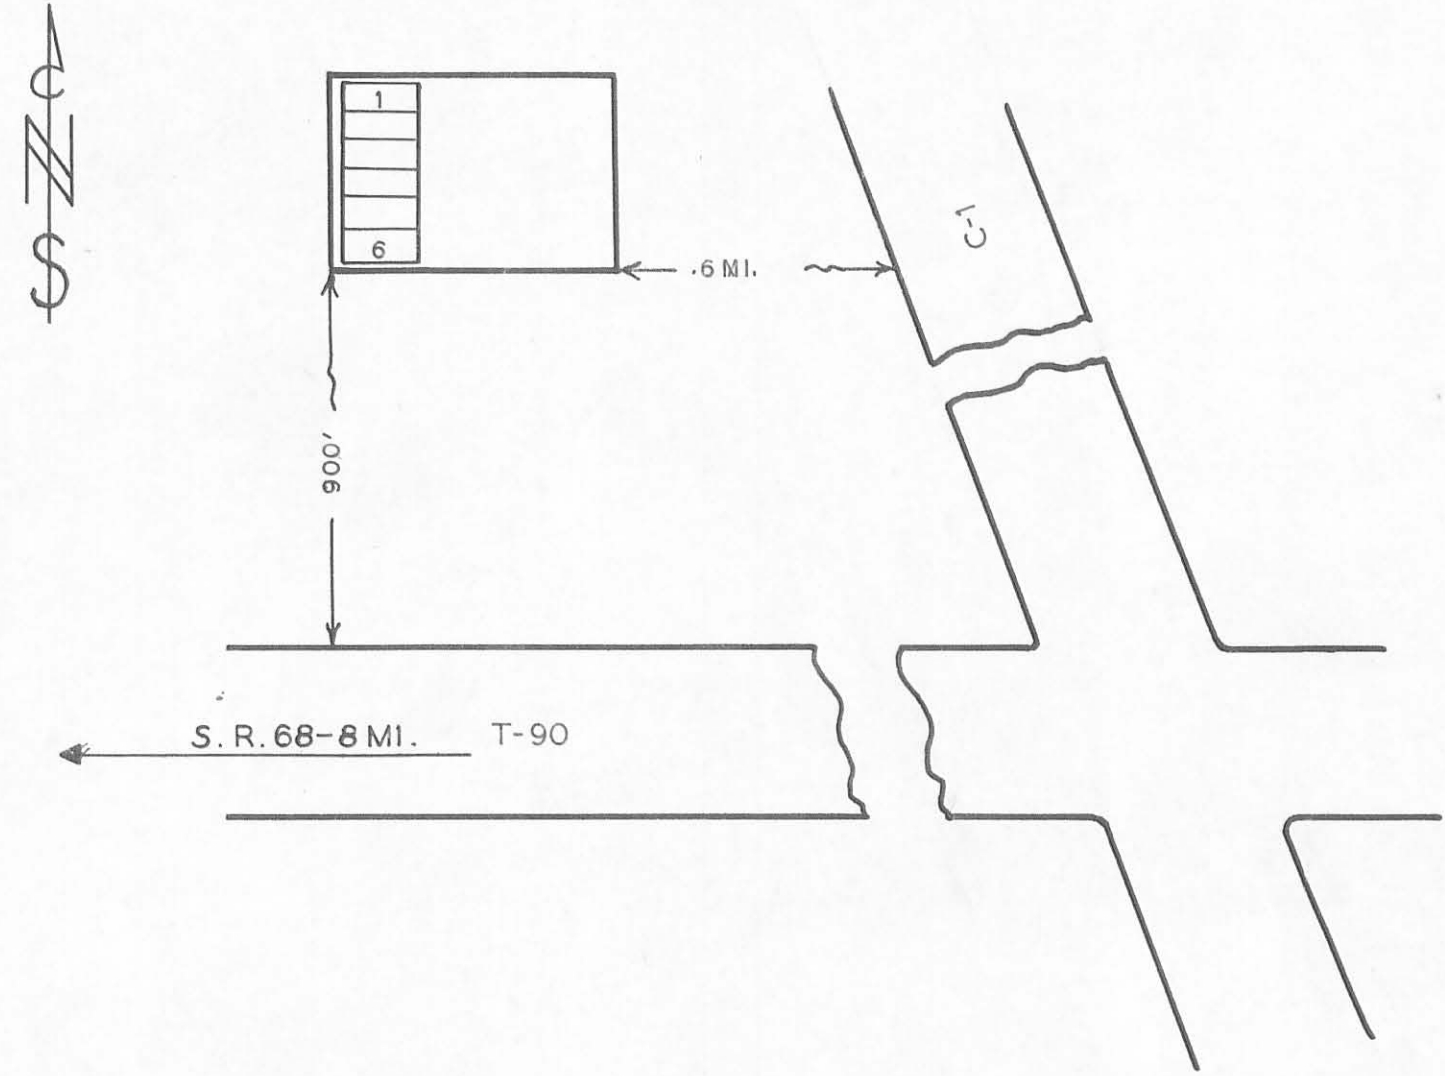

COOPER FARM CEMETERY

LOGAN CO. MIAMI TWP

OFFICIAL PROJECT NOS. 465-42-3-467 & 665-42-3-232

LEGEND	HISTORY
① REVOLUTIONARY WAR	
⑩ WAR OF 1812	
⑮ WAR WITH MEXICO	
⑲ CIVIL WAR	
⑳ SPANISH-AM. WAR	
㉑ WORLD WAR	

SCALE 1"=20' .01 ACRE

46-6-6

LEGEND
SEC=SECTION L=LOT R=ROW
G=GRAVE W=WAR
X=POSITION UNKNOWN