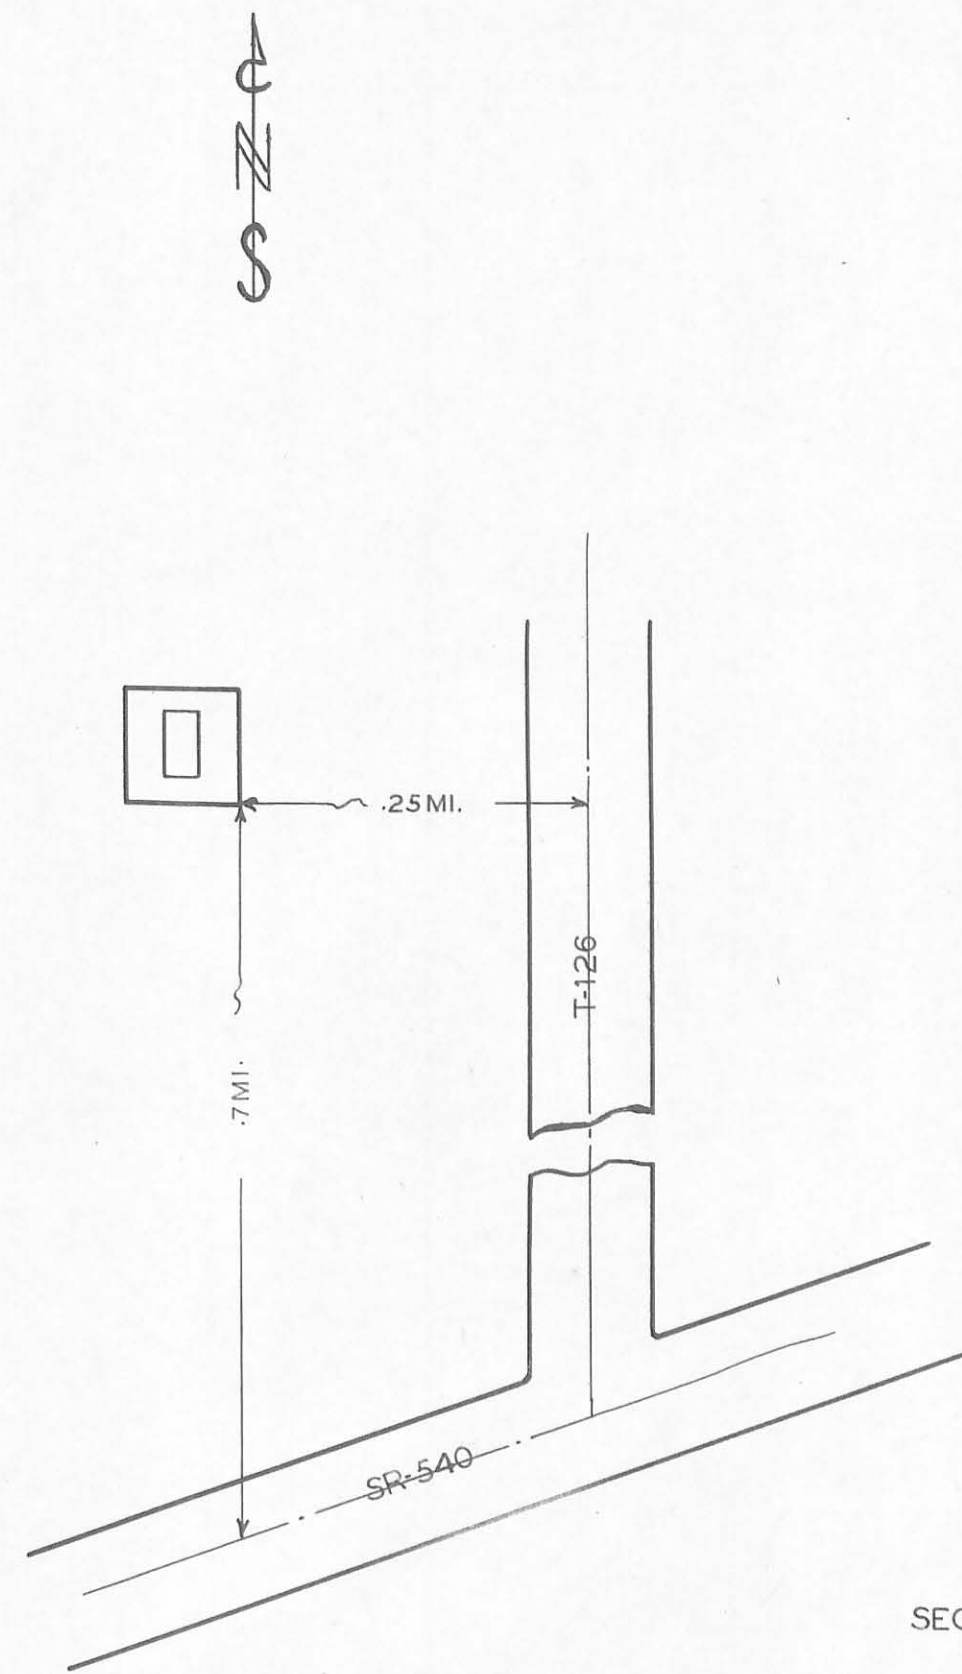

LEGEND
SEC=SECTION L=LOT R=ROW
G=GRAVE W=WAR
X=POSITION UNKNOWN

**WICKERSHAM
CEMETERY**

LOGAN CO. JEFFERSON TWP

OFFICIAL PROJECT NOS. 465-42-3-467 & 665-42-3-232

LEGEND ① REVOLUTIONARY WAR ⑩ WAR OF 1812 ⑮ WAR WITH MEXICO ⑲ CIVIL WAR ⑳ SPANISH-AM. WAR ㉑ WORLD WAR	HISTORY

.01 ACRE

46-4-12