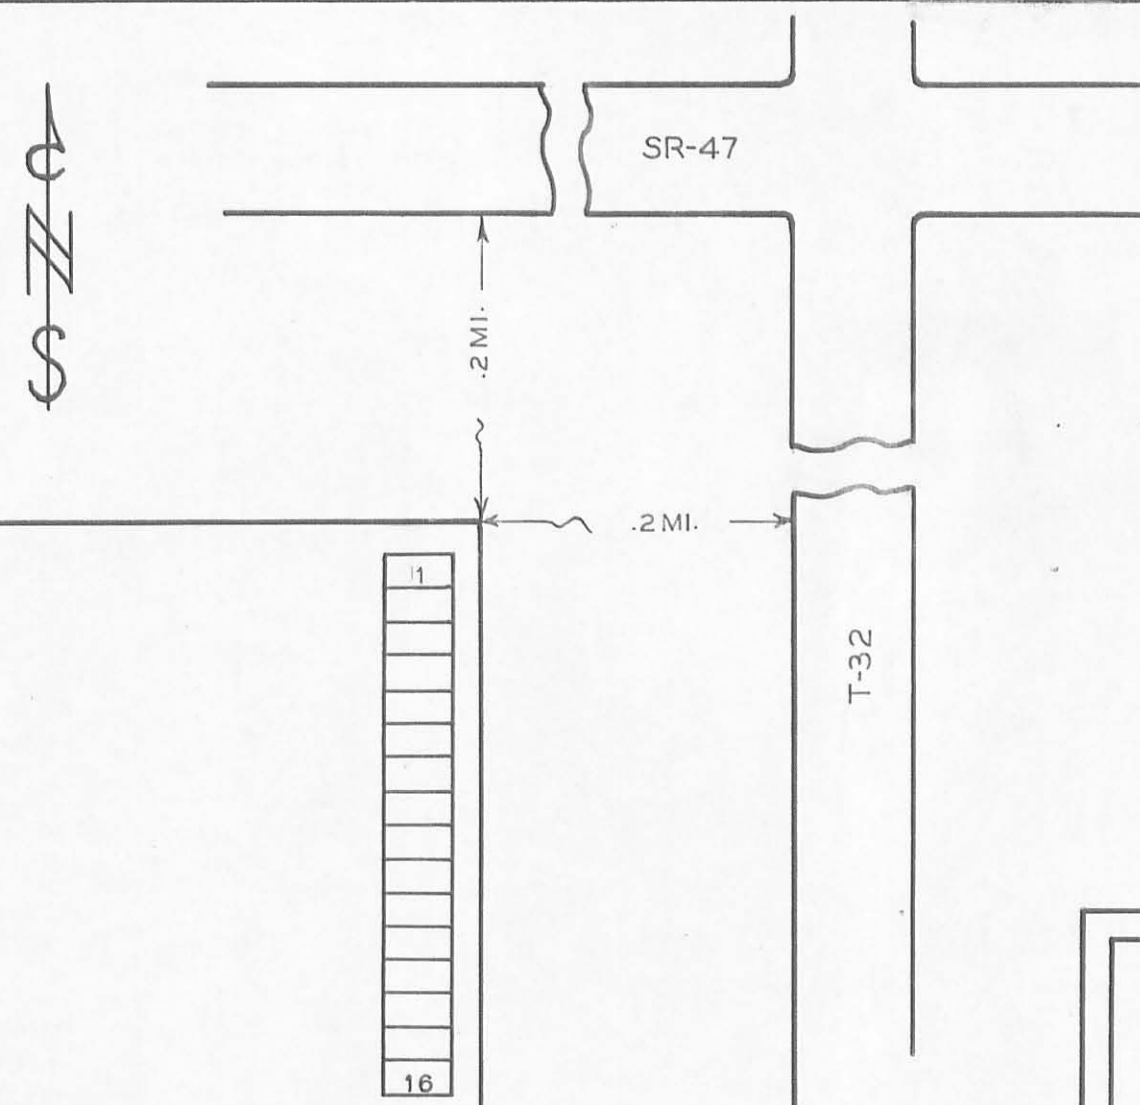

LEGEND
SEC=SECTION L=LOT R=ROW
G=GRAVE W=WAR
X=POSITION UNKNOWN

**LOGAN CO. CHILDREN'S HOME
CEMETERY**

LOGAN CO. HARRISON TWP

OFFICIAL PROJECT NOS. 465-42-3-467 & 665-42-3-232

LEGEND ① REVOLUTIONARY WAR ⑩ WAR OF 1812 ⑮ WAR WITH MEXICO ⑲ CIVIL WAR ⑳ SPANISH-AM. WAR ㉑ WORLD WAR	HISTORY

.5 ACRE

46-3-3