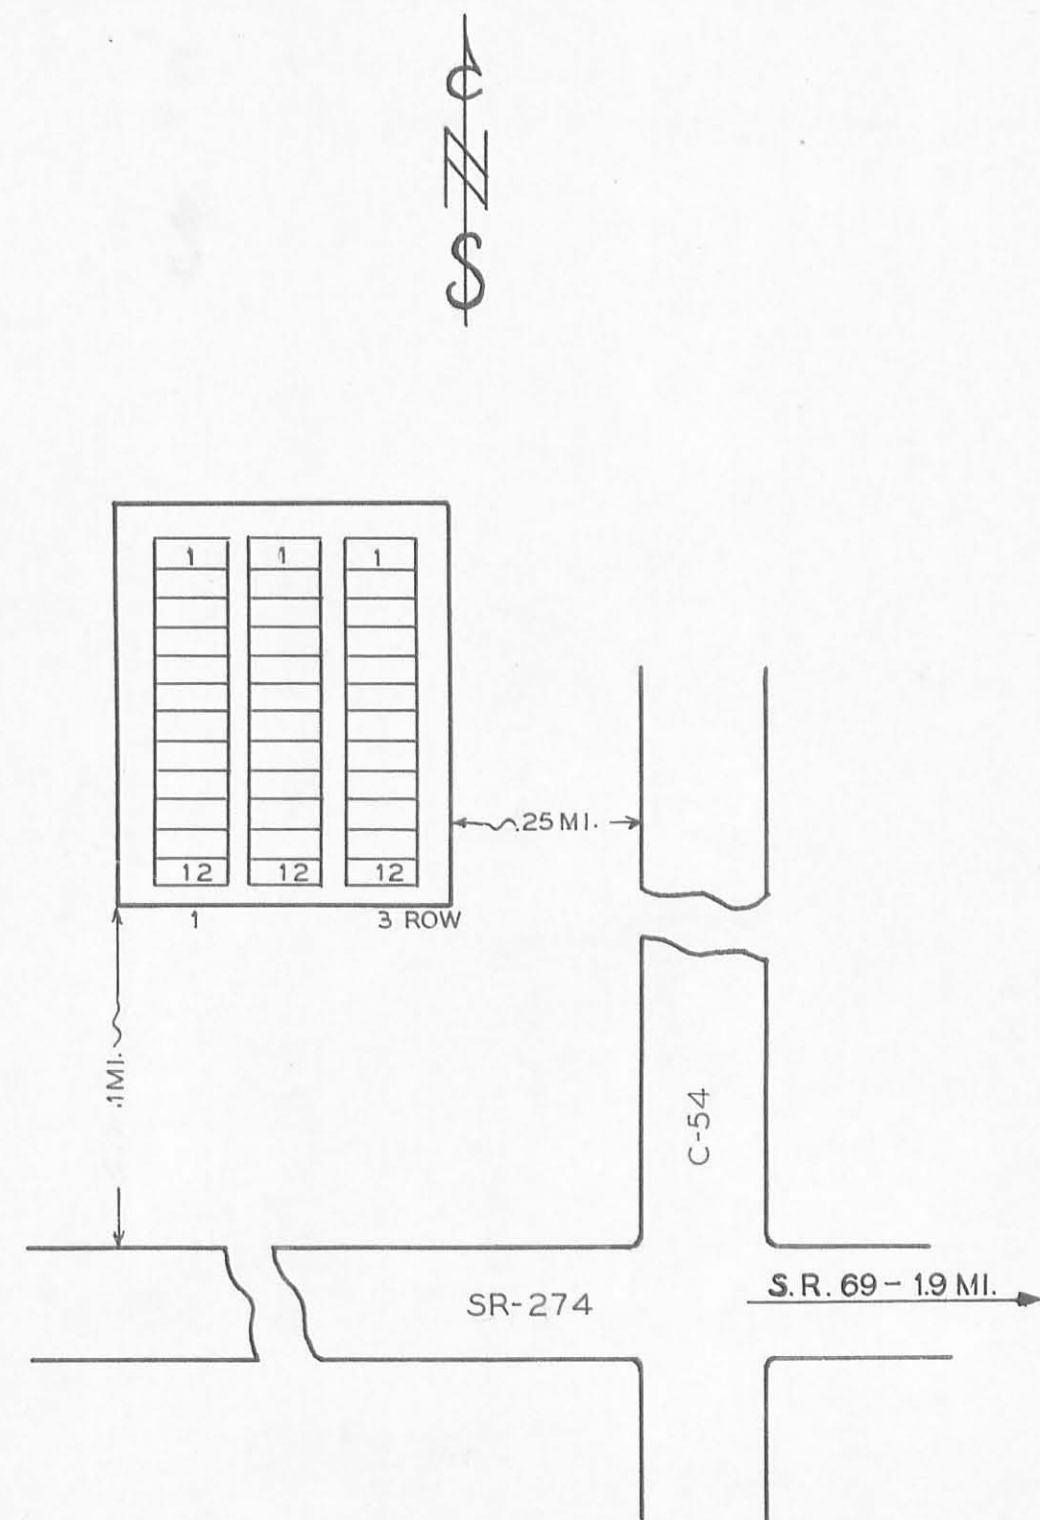

LEGEND
SEC=SECTION L=LOT R=ROW
G=GRAVE W=WAR
X=POSITION UNKNOWN

**PENCE
CEMETERY**

LOGAN CO. BLOOMFIELD TWP

OFFICIAL PROJECT NOS. 465-42-3-467 & 665-42-3-232

LEGEND ① REVOLUTIONARY WAR ⑩ WAR OF 1812 ⑮ WAR WITH MEXICO ⑲ CIVIL WAR ⑳ SPANISH-AM. WAR ㉑ WORLD WAR	HISTORY

.03 ACRE

46-1-3