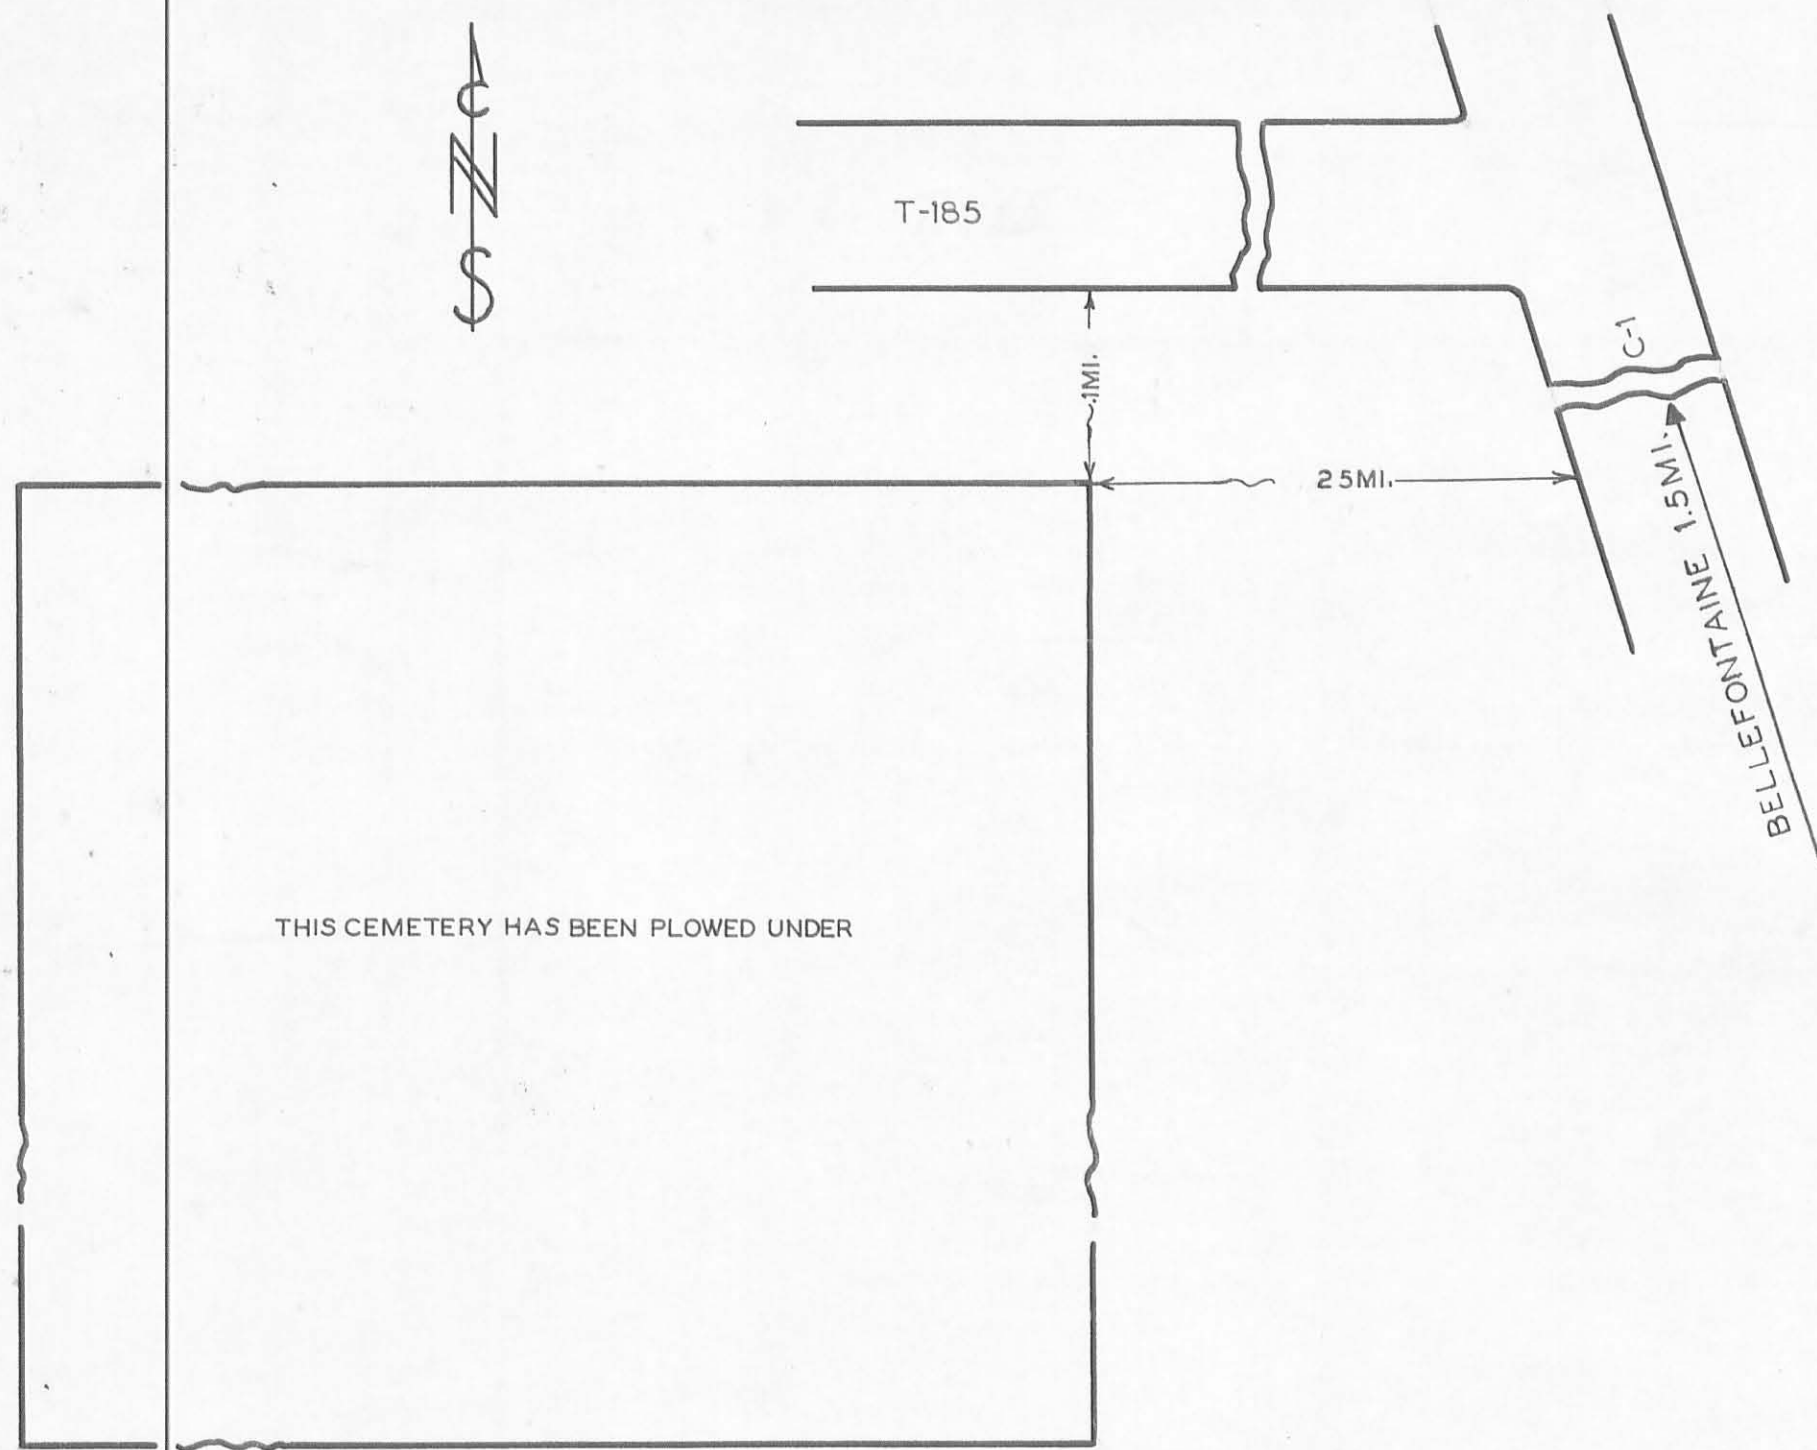

MOORE WILLIAM *

* = POSITION UNKNOWN

BELLEVILLE CEMETERY

LOGAN CO. LAKE TWP

OFFICIAL PROJECT NOS. 465-42-3-467 & 665-42-3-232

LEGEND	HISTORY
① REVOLUTIONARY WAR	
⑩ WAR OF 1812	
⑮ WAR WITH MEXICO	
⑲ CIVIL WAR	
⑳ SPANISH-AM. WAR	
㉑ WORLD WAR	

SCALE 1"=20' 1 ACRE

46-5-7

LEGEND
SEC=SECTION L=LOT R=ROW
G=GRAVE W=WAR
X=POSITION UNKNOWN