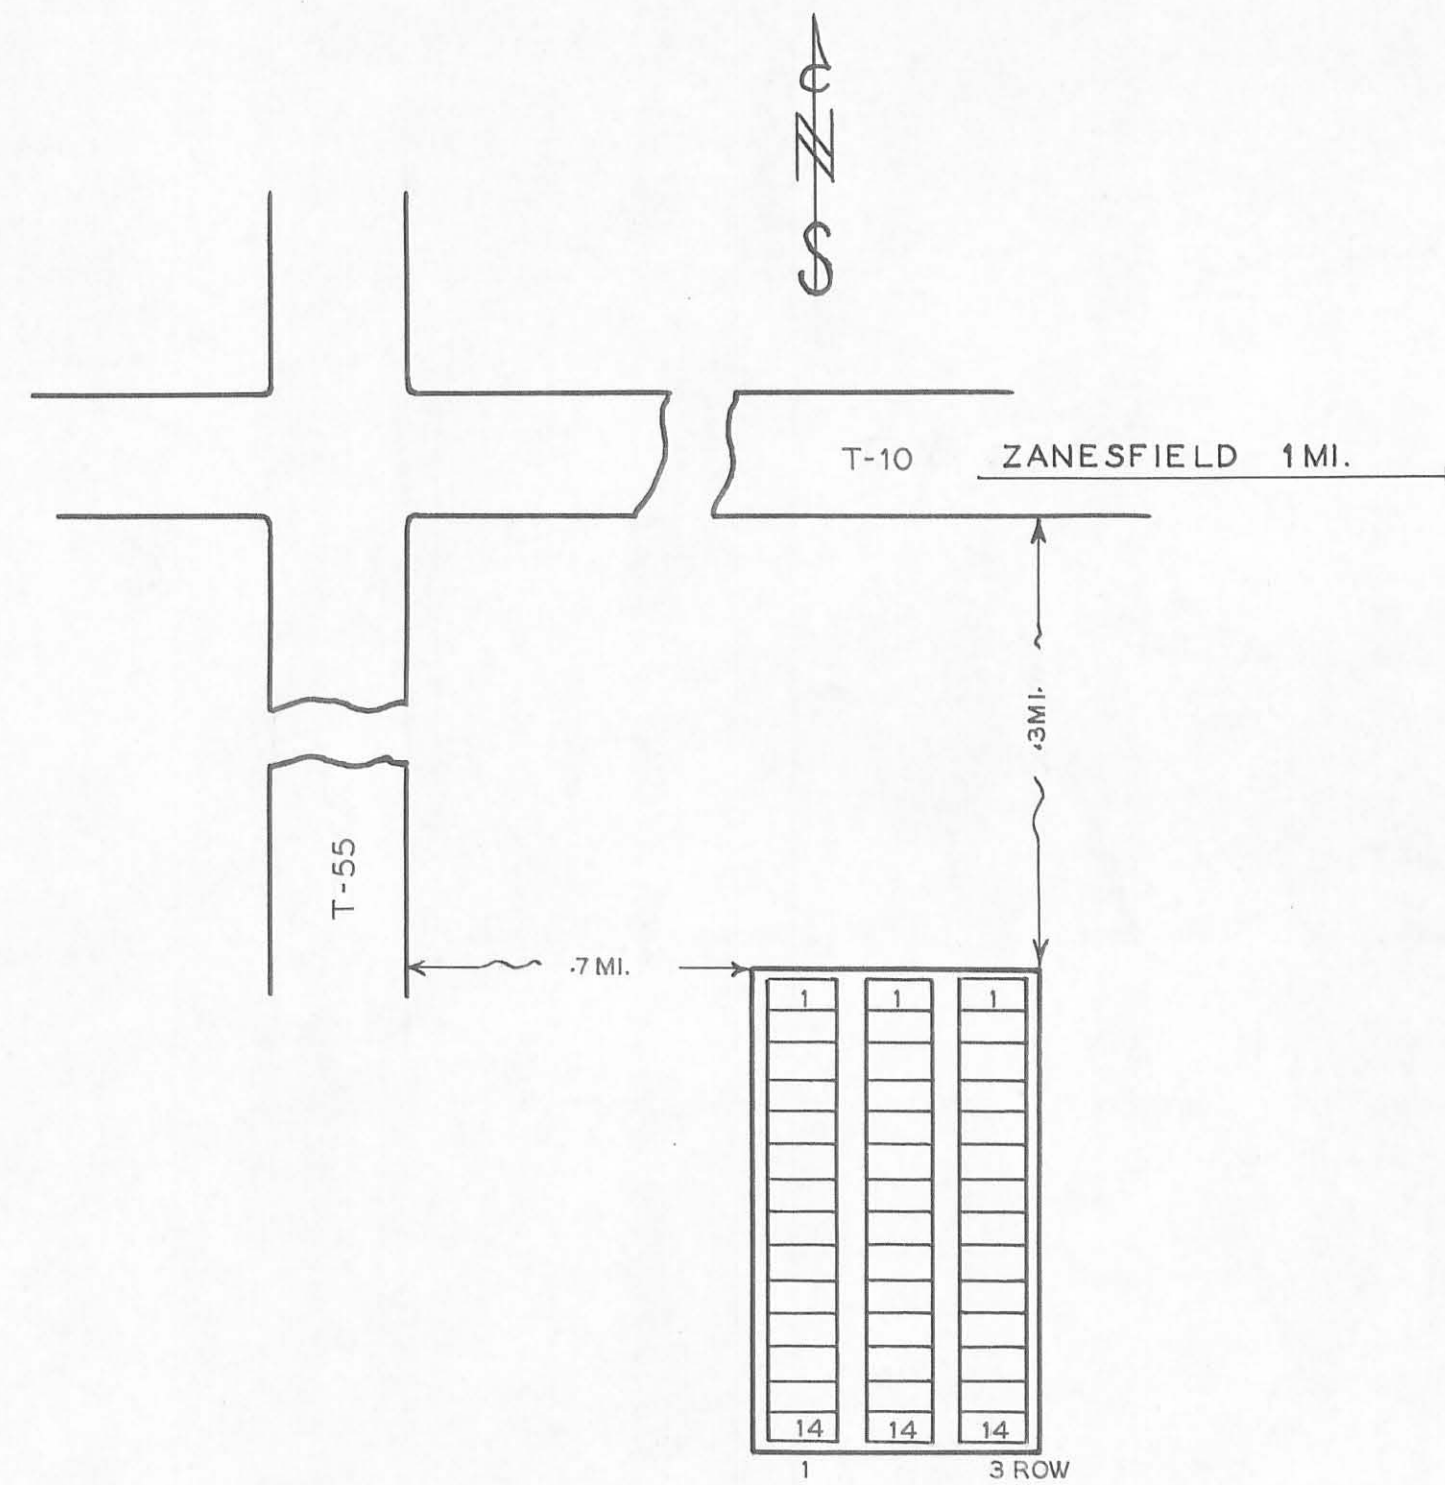

**CORDERY FARM
CEMETERY**
LOGAN CO. JEFFERSON TWP
OFFICIAL PROJECT NOS. 465-42-3-467 & 665-42-3-232

LEGEND	HISTORY
① REVOLUTIONARY WAR	
⑩ WAR OF 1812	
⑯ WAR WITH MEXICO	
⑲ CIVIL WAR	
⑳ SPANISH-AM. WAR	
㉑ WORLD WAR	

SCALE 1"=20'   .03 ACRES

46-4-13

LEGEND
SEC=SECTION L=LOT R=ROW
G=GRAVE W=WAR
X=POSITION UNKNOWN