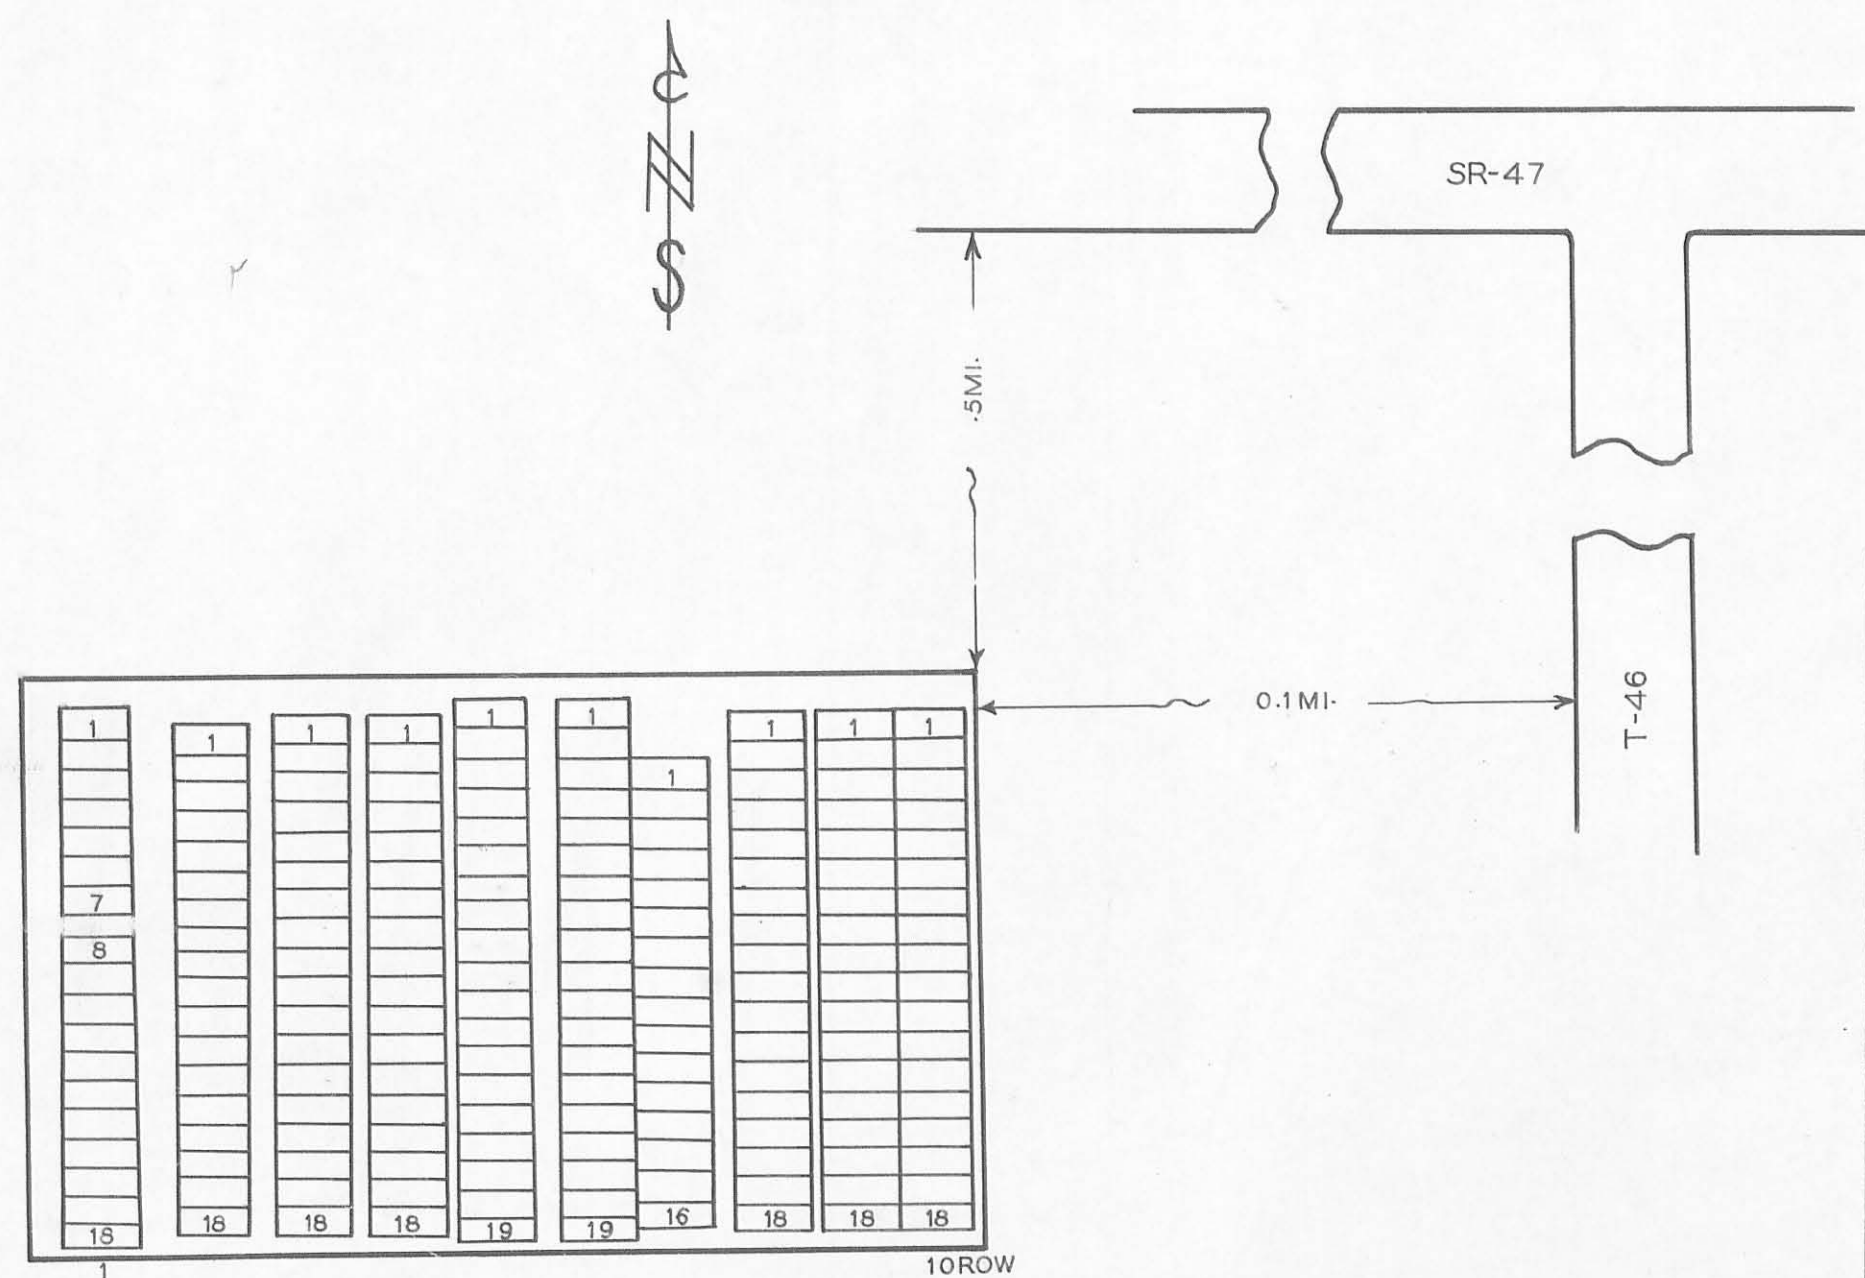

LEGEND
SEC=SECTION L=LOT R=ROW
G=GRAVE W=WAR
X=POSITION UNKNOWN

**TANGER
CEMETERY**

LOGAN CO. HARRISON TWP

OFFICIAL PROJECT NOS. 465-42-3-467 & 665-42-3-232

LEGEND ① REVOLUTIONARY WAR ⑩ WAR OF 1812 ⑮ WAR WITH MEXICO ⑲ CIVIL WAR ⑳ SPANISH-AM. WAR ㉑ WORLD WAR	HISTORY

.13 ACRE

46-3-6