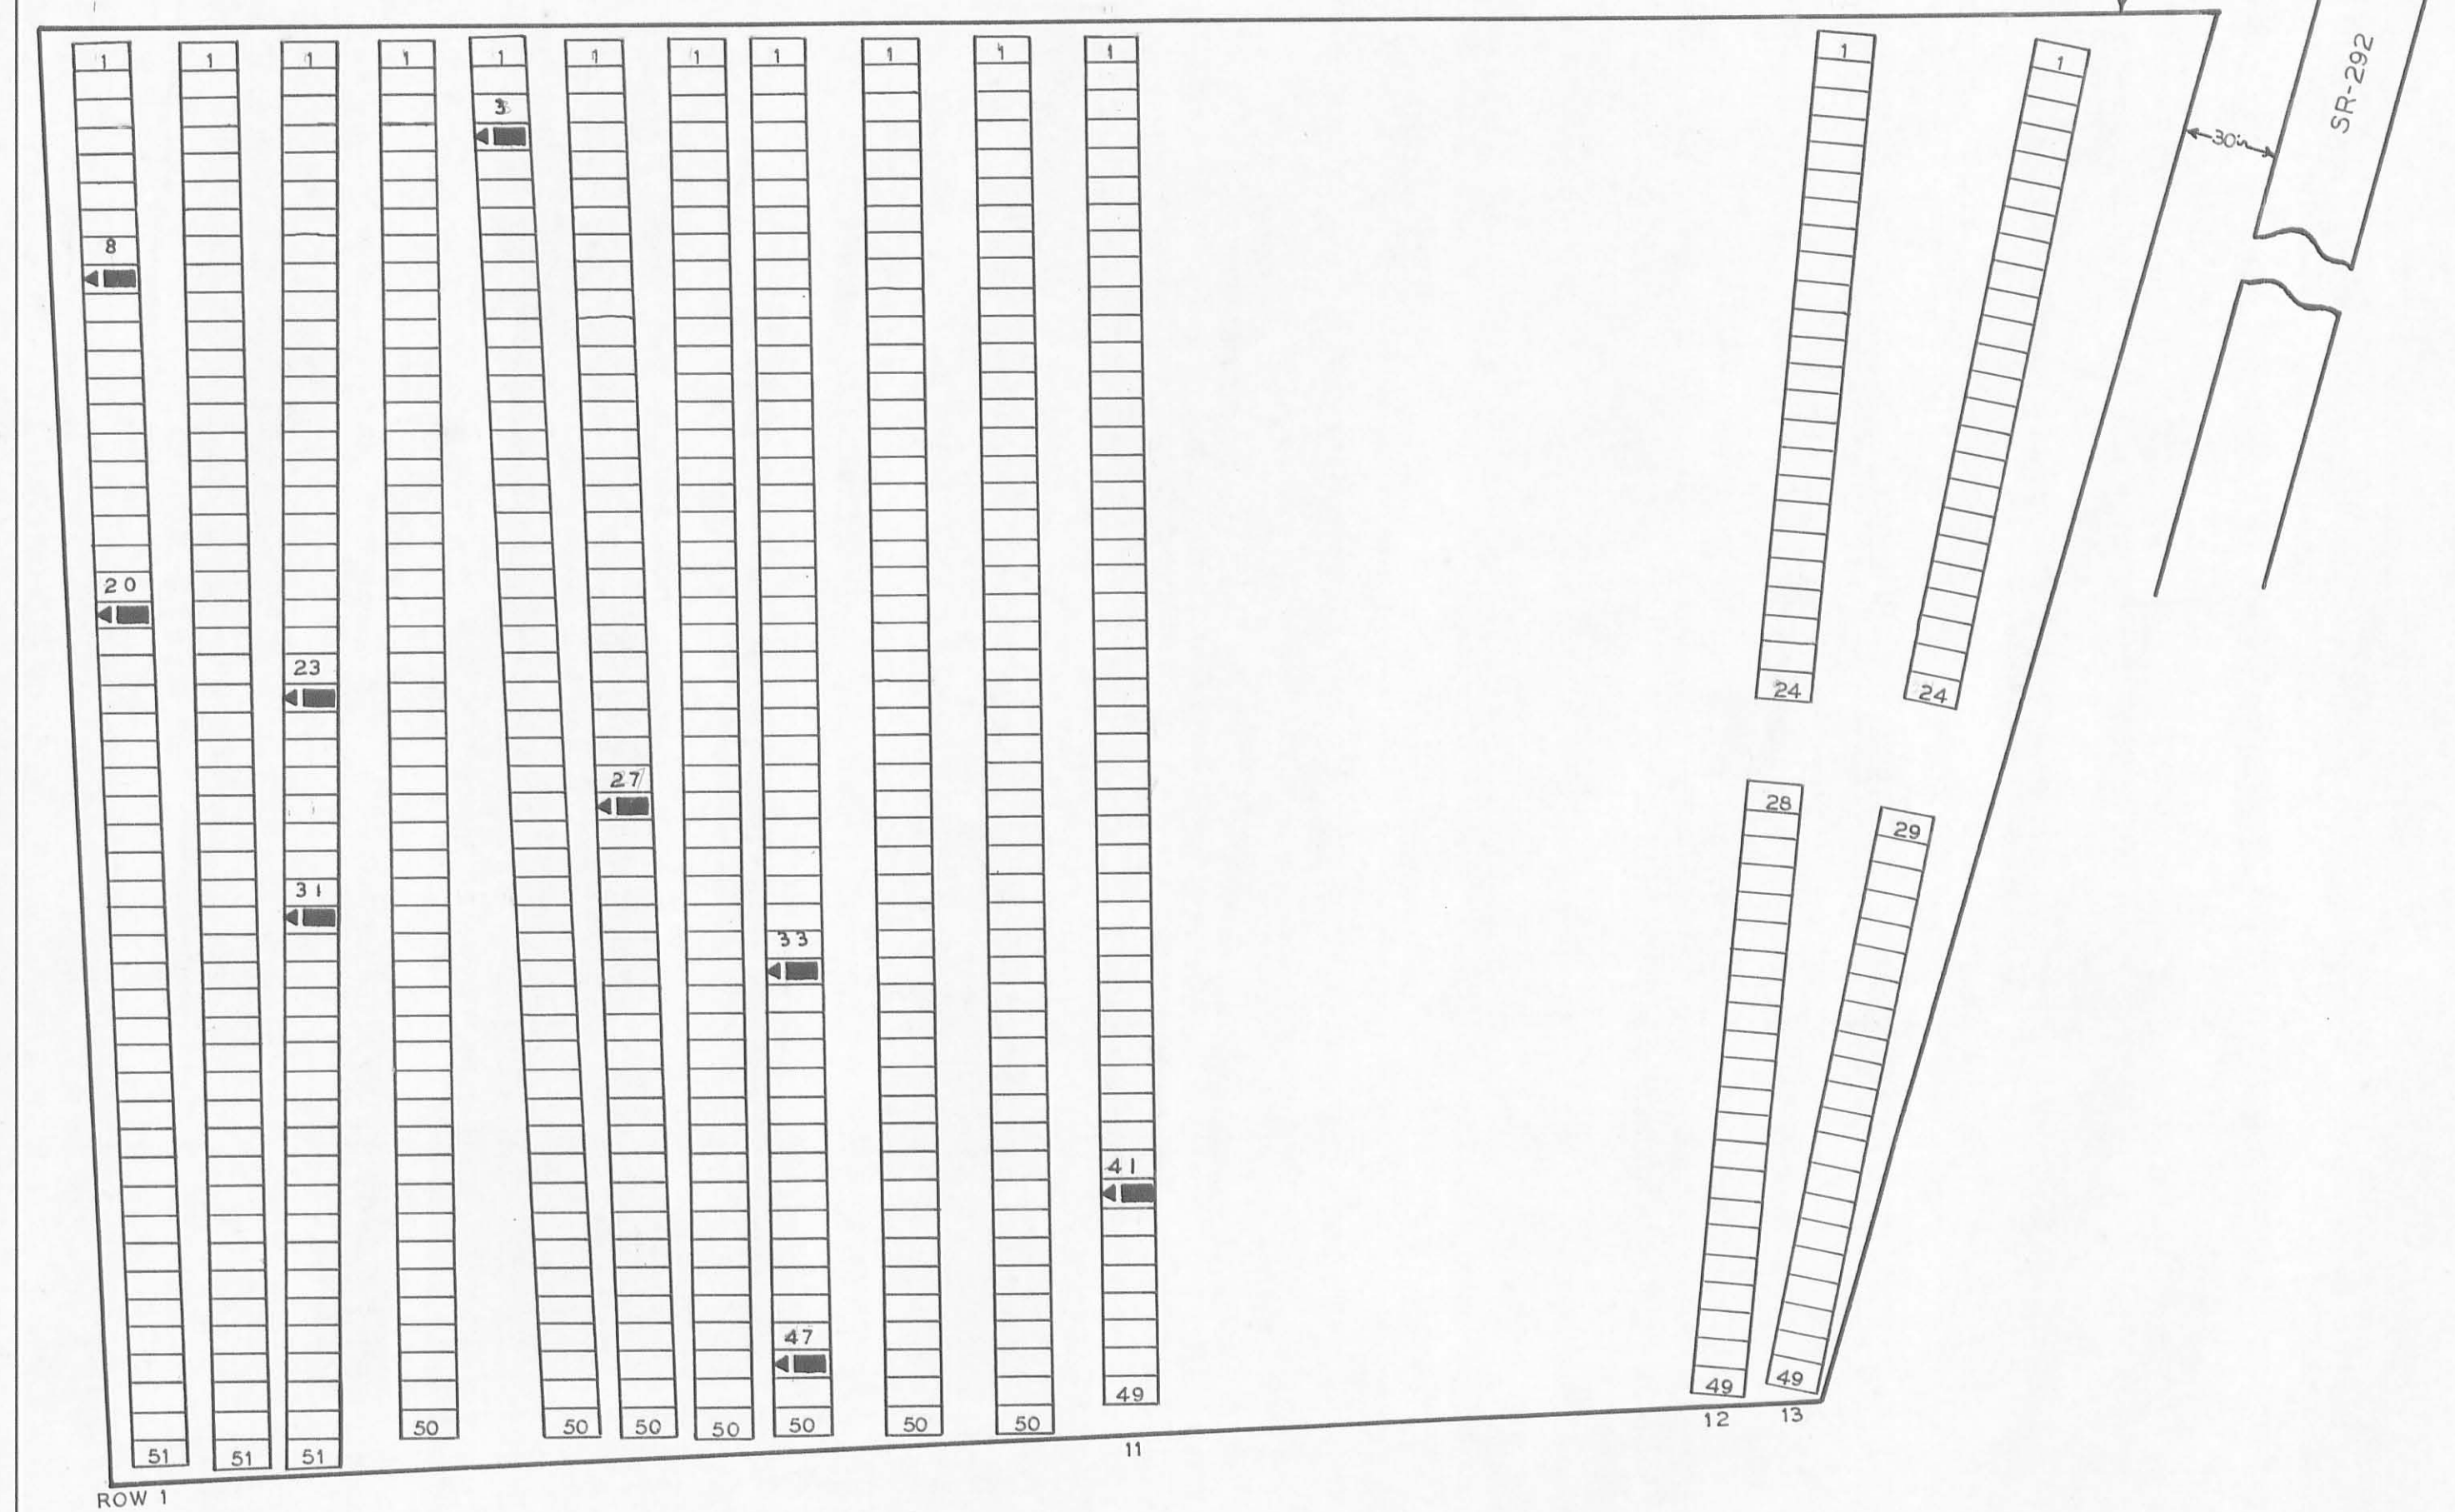

NAME	SEC	L	R	G	W
CRAWFIS JAMES JR.	3		9		
GORDON JOSEPH	8		3	1	
MC PHERSON JAMES	7		15	1	

NAME	SEC	L	R	G	W
BUSHONG R. C.	8		28	19	
CALLAHAN JOHN	1		21	19	
CLINE SAMUEL	6		28		
DOWNARD WM.	11		42	19	
HIGGINS JOHN	1		9	19	
LEVALLEY JOSEPH H.	5		4		
MONROE J. J.	3		24	19	
WILLOW JOHN	3		32	19	
WILLOW MYRON					

LEGEND
SEC=SECTION L=LOT R=ROW
G=GRAVE W=WAR
X=POSITION UNKNOWN

GOOD HOPE CEMETERY

LOGAN CO. BOKES CREEK TWP

OFFICIAL PROJECT NOS. 465-42-3-467 & 665-42-3-232

LEGEND	HISTORY
① REVOLUTIONARY WAR	A PART OF LAND GRANTED TO R. MADISON
⑩ WAR OF 1812	BY U.S. GOVERNMENT
⑯ WAR WITH MEXICO	IN 1819 CEMETERY
⑲ CIVIL WAR	EXISTED IN 1851
⑳ SPANISH-AM. WAR	
㉑ WORLD WAR	

SCALE 1"=20'
1 ACRE

46-2-1