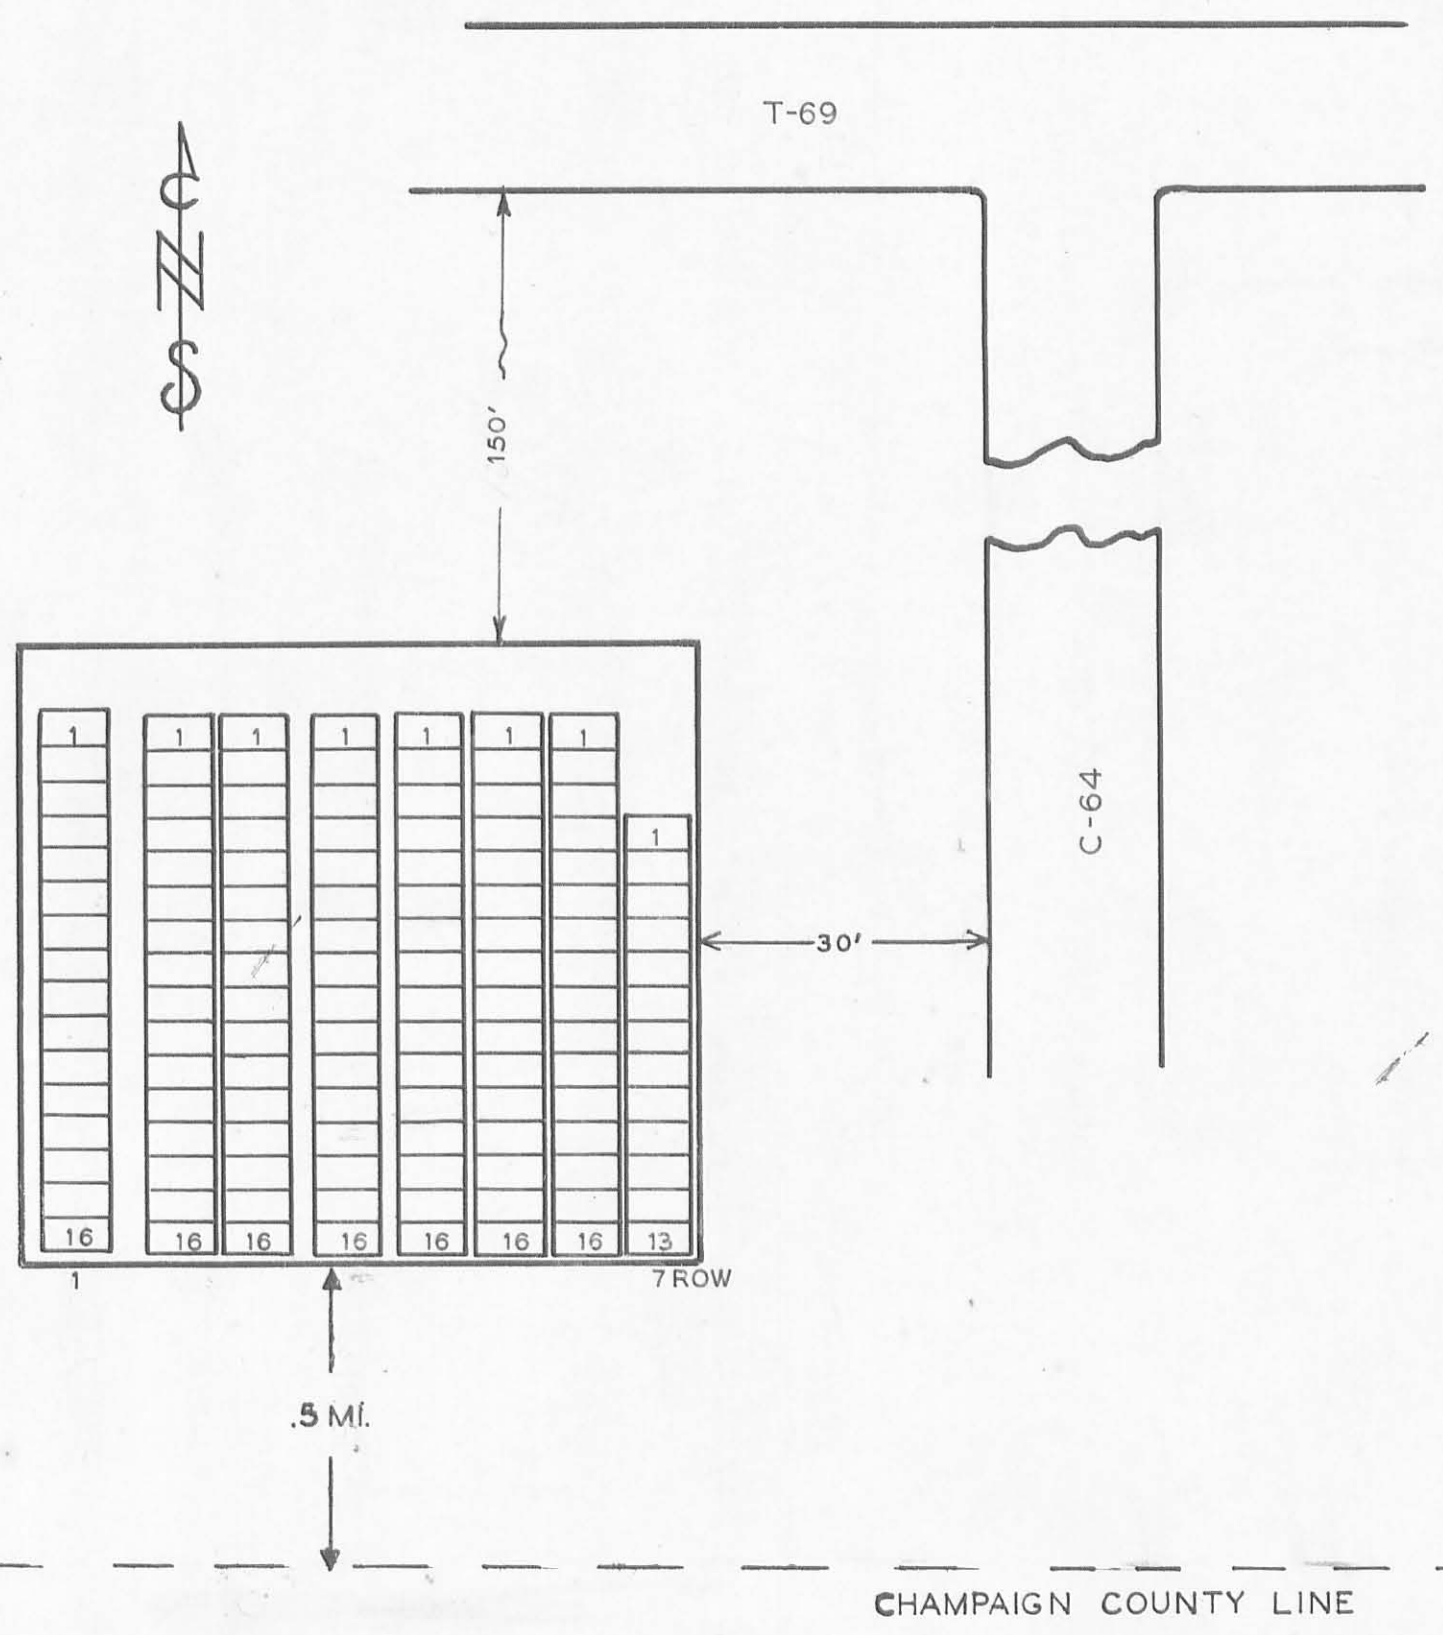

SCALE 1"=20' .01 ACRE

**46-6-6**

LEGEND  
SEC=SECTION L=LOT R=ROW  
G=GRAVE W=WAR  
X=POSITION UNKNOWN

**NEWMAN CEMETERY**

LOGAN CO. LIBERTY TWP

OFFICIAL PROJECT NOS. 465-42-3-467 & 665-42-3-232

LEGEND	HISTORY
① REVOLUTIONARY WAR	
⑩ WAR OF 1812	
⑮ WAR WITH MEXICO	
⑲ CIVIL WAR	
⑳ SPANISH-AM. WAR	
㉑ WORLD WAR	