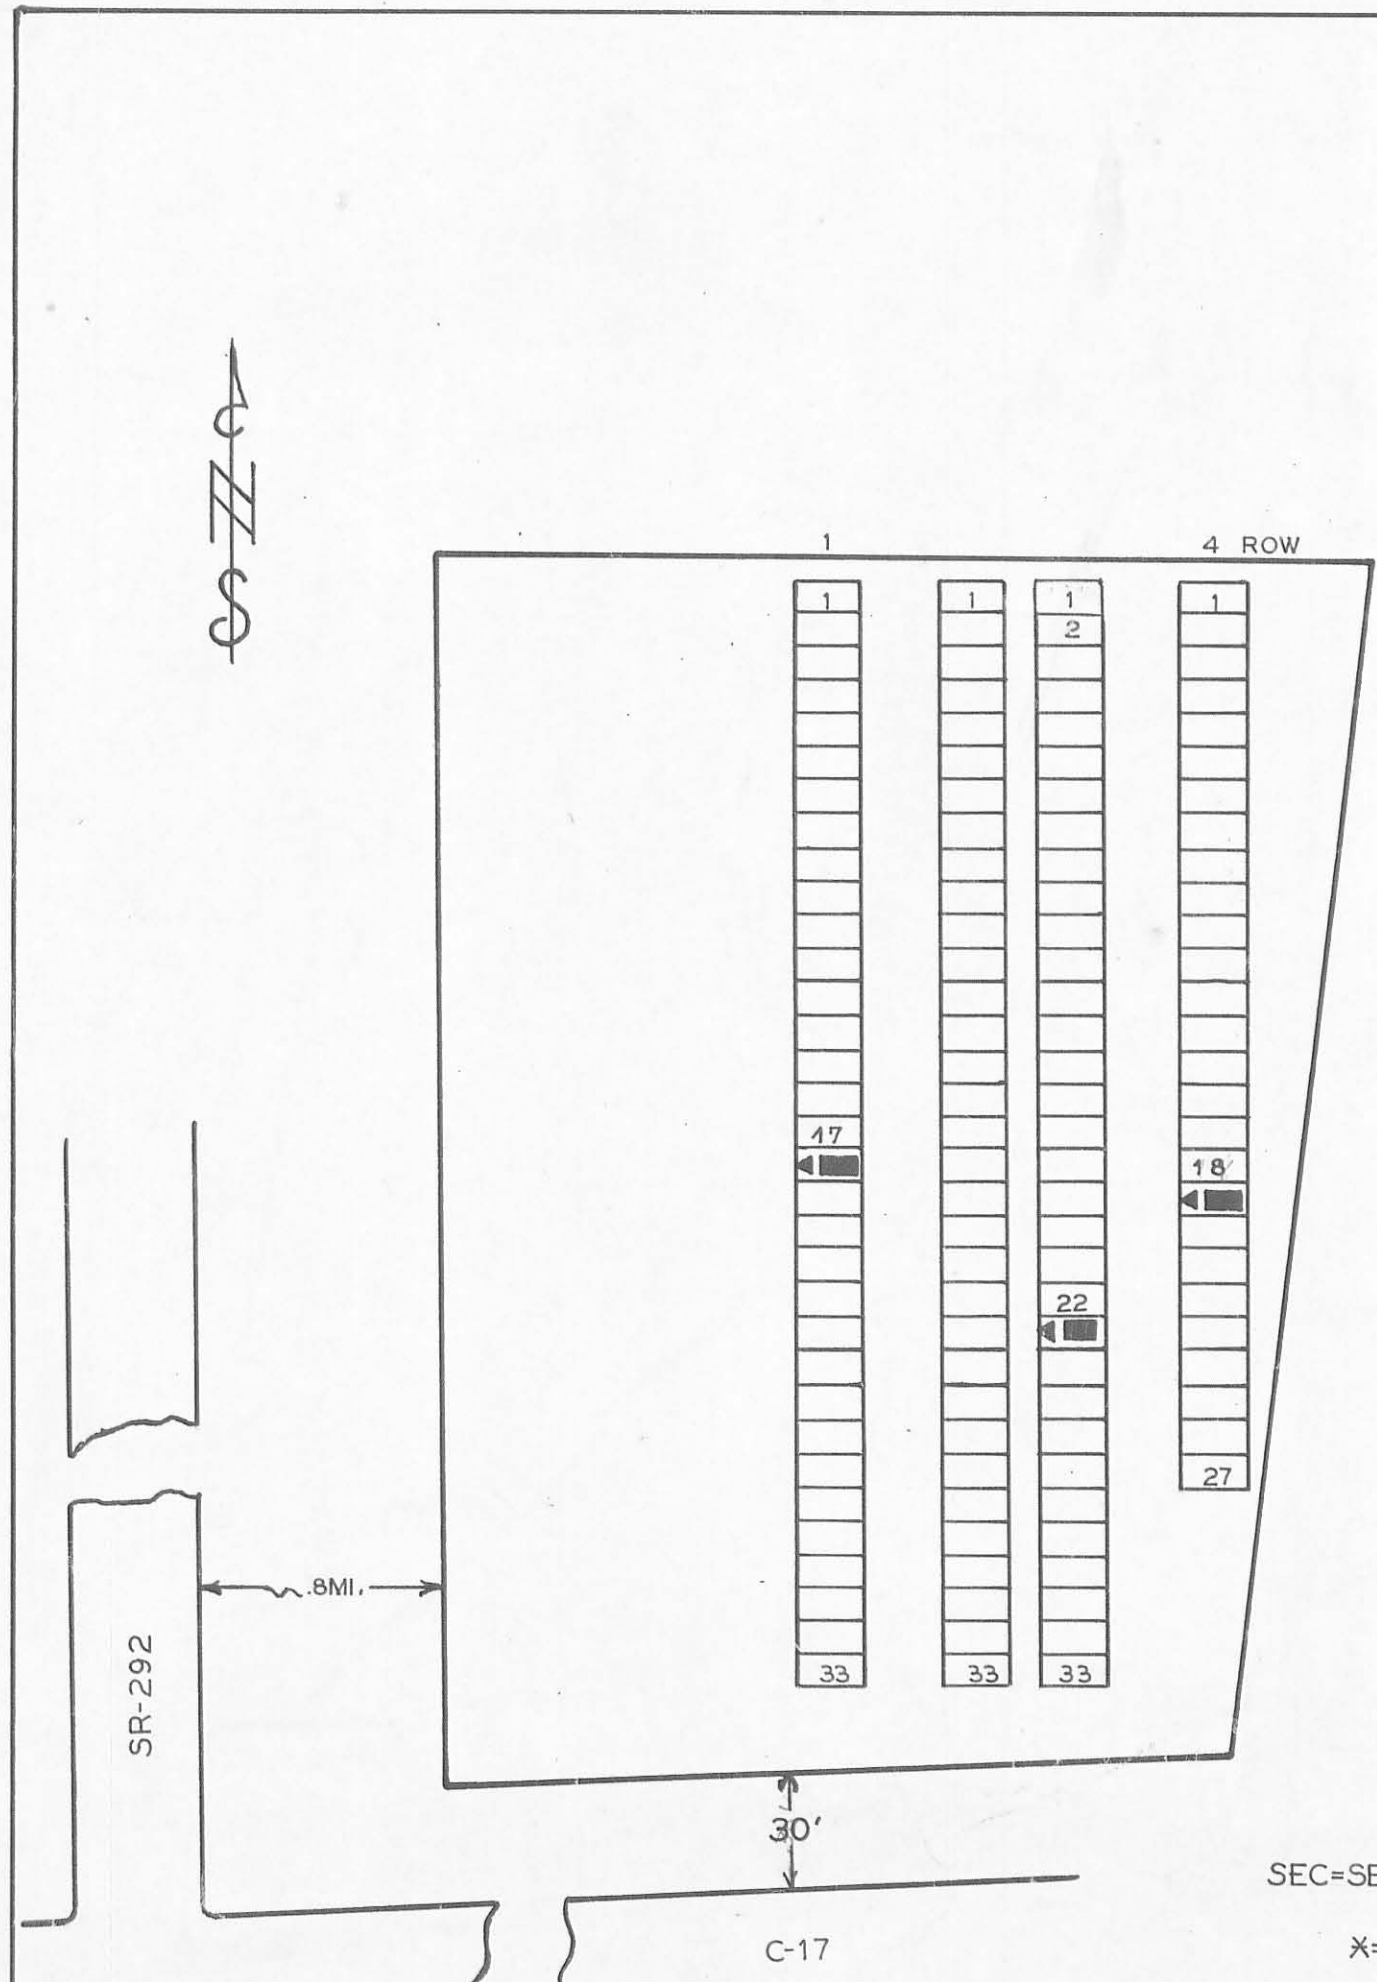

NAME	SEC	L	R	G	W
EARLY JACOB W.	3			23	19
EARLY WM. J.	1			18	19
SMITH JAMES J.	4			19	19

EARLY CEMETERY
LOGAN CO. BOKES CREEK TWP.
OFFICIAL PROJECT NOS 465-42-3-467 & 665-42-3-232

LEGEND	HISTORY
① REVOLUTIONARY WAR	
⑩ WAR OF 1812	
⑮ WAR WITH MEXICO	
⑲ CIVIL WAR	
⑳ SPANISH-AM. WAR	
㉑ WORLD WAR	

SCALE 1"=20'   0.27 ACRE

46-2-2

LEGEND
SEC=SECTION L=LOT R=ROW
G=GRAVE W=WAR
X=POSITION UNKNOWN