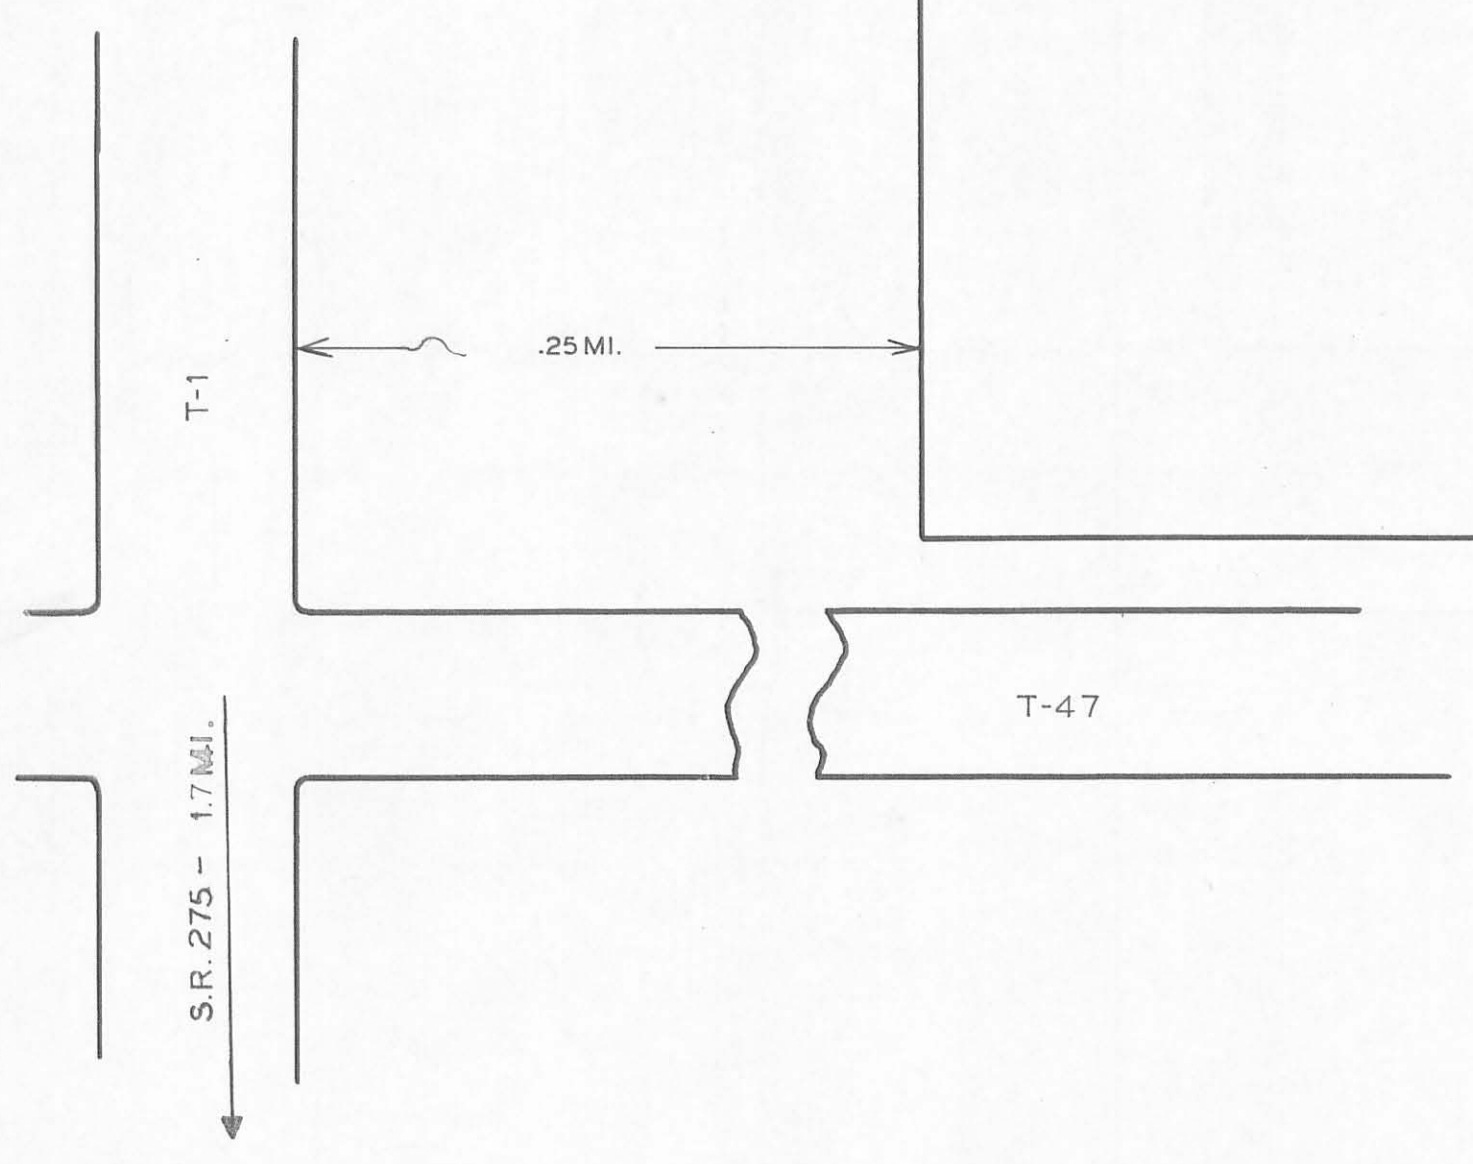

LEGEND
SEC=SECTION L=LOT R=ROW
G=GRAVE W=WAR
X=POSITION UNKNOWN

**PEELE
CEMETERY**
LOGAN CO. MONROE TWP

OFFICIAL PROJECT NOS. 465 42-3-467& 665-42-3-232

LEGEND	HISTORY
① REVOLUTIONARY WAR	
⑩ WAR OF 1812	
⑯ WAR WITH MEXICO	
⑲ CIVIL WAR	
⑳ SPANISH-AM. WAR	
㉑ WORLD WAR	

SCALE 1"=20' 0.1 ACRES

46-9-9