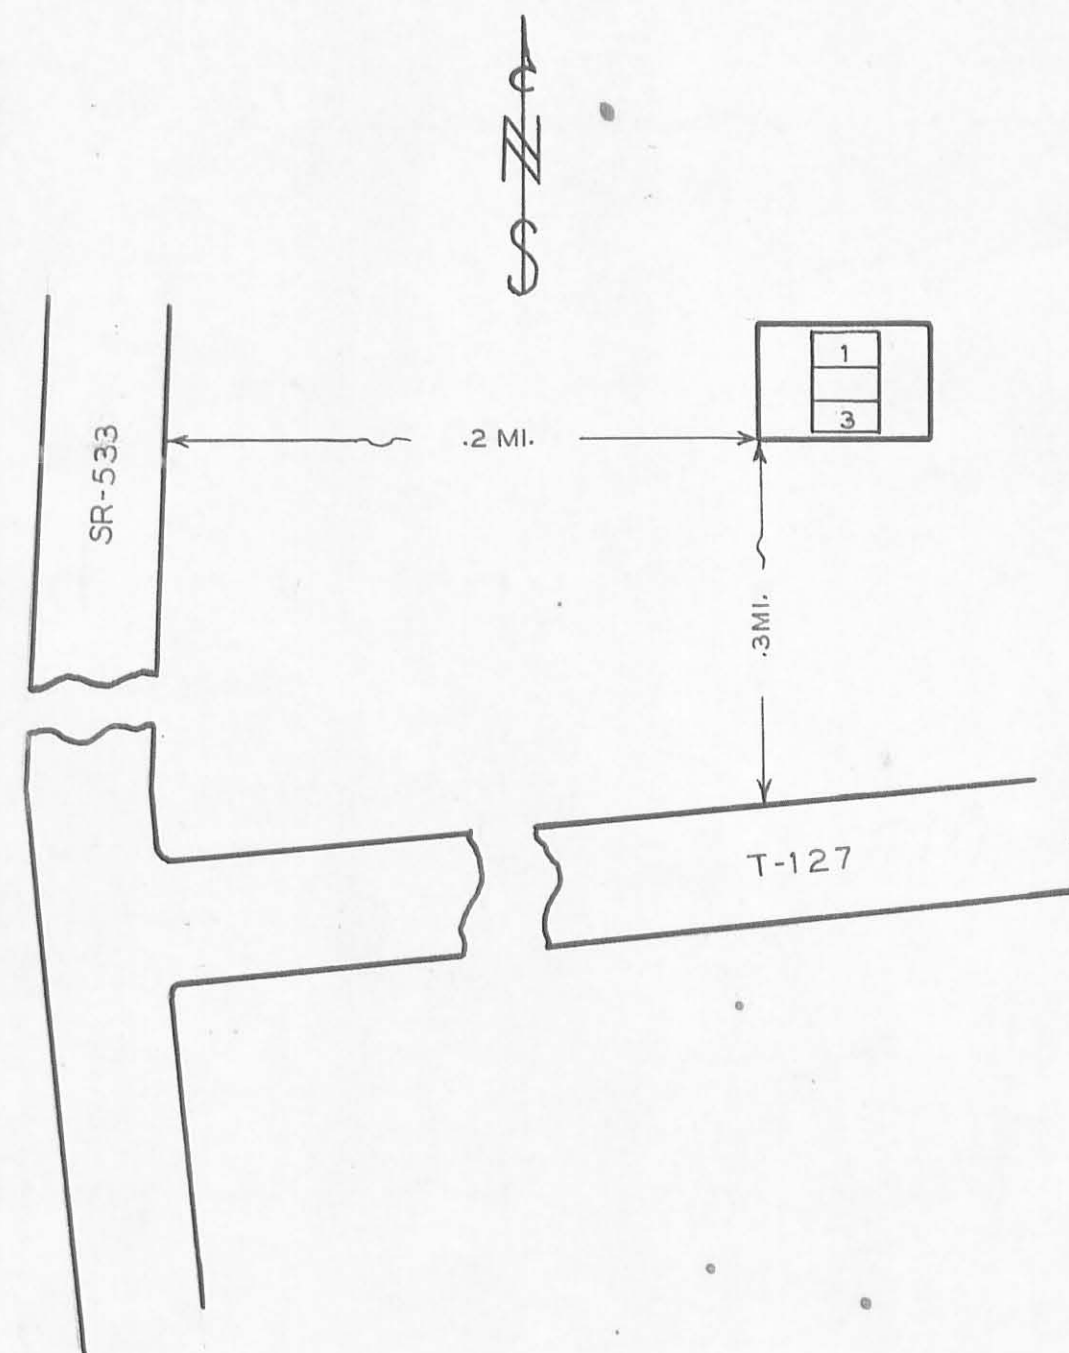

**MURDOCK FARM
CEMETERY**
LOGAN CO JEFFERSON TWP
OFFICIAL PROJECT NOS. 465-42-3-467 & 665-42-3-232

LEGEND	HISTORY
① REVOLUTIONARY WAR	
⑩ WAR OF 1812	
⑯ WAR WITH MEXICO	
⑲ CIVIL WAR	
⑳ SPANISH-AM. WAR	
㉑ WORLD WAR	

SCALE 1"=20'   .01 ACRES

46-4-15

LEGEND
SEC=SECTION L=LOT R=ROW
G=GRAVE W=WAR
X=POSITION UNKNOWN