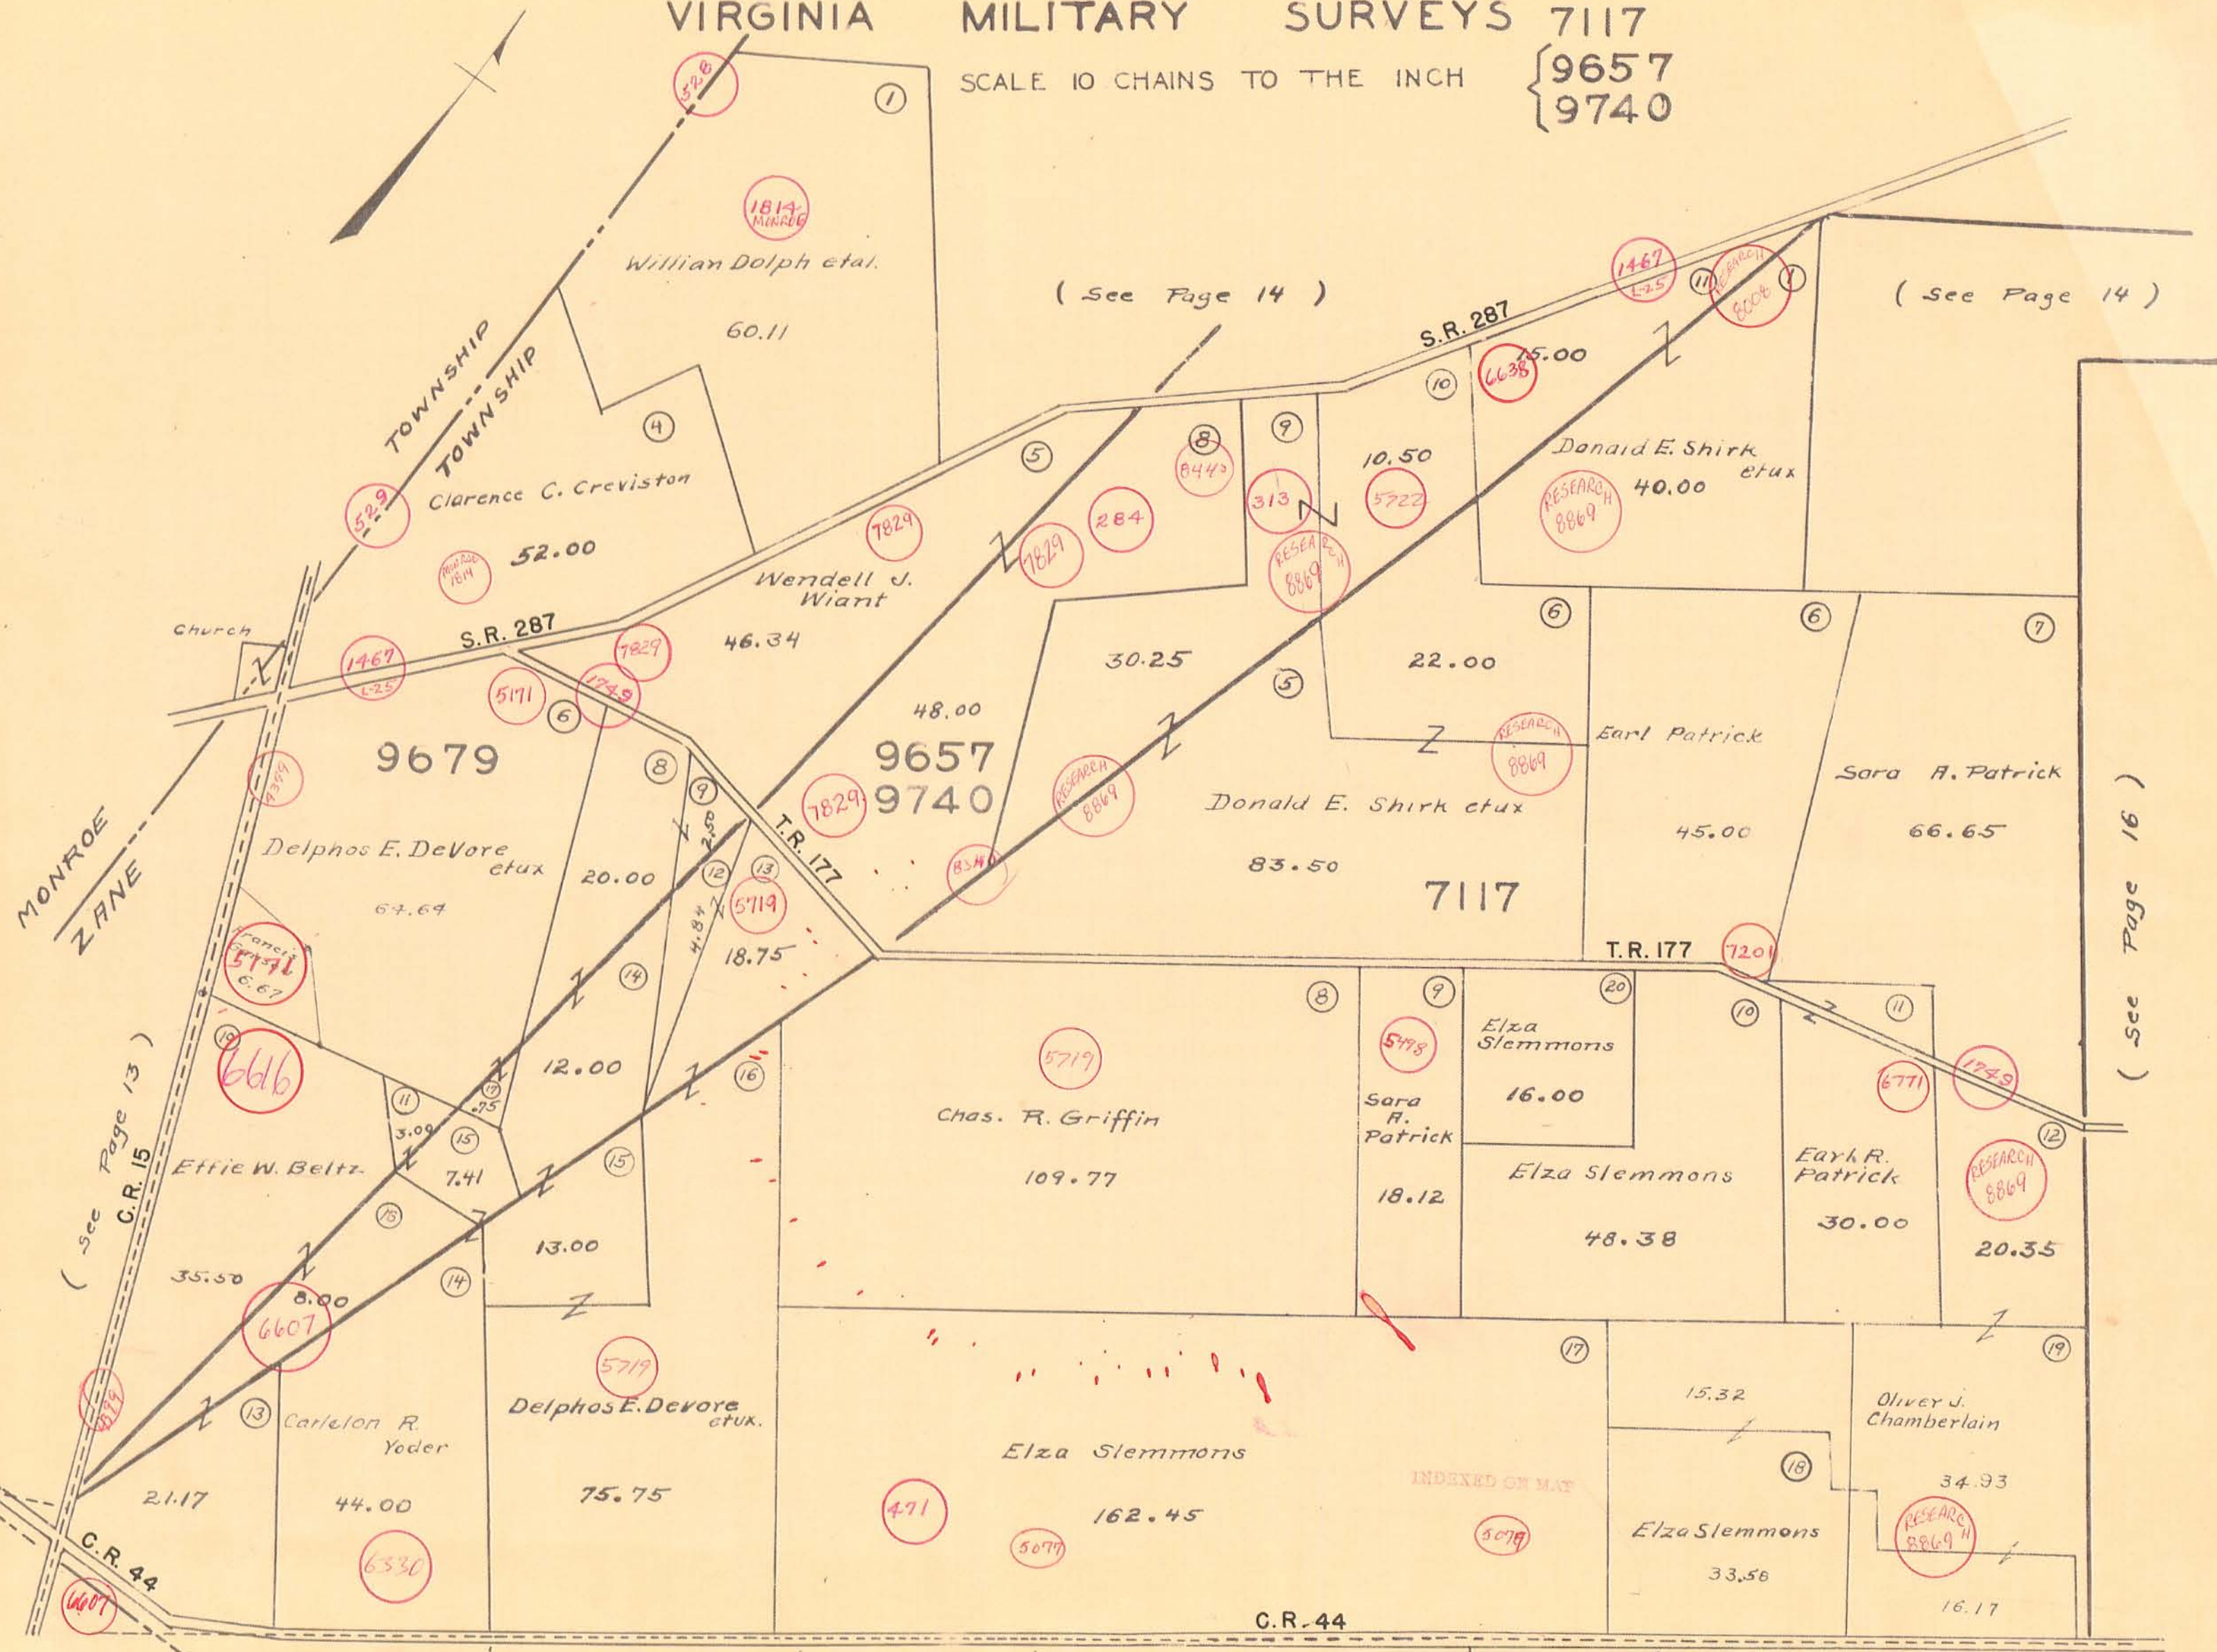

ZANE TOWNSHIP

VIRGINIA MILITARY SURVEYS

9679
7117
9657
9740

SCALE 10 CHAINS TO THE INCH

(See Page 14)

(See Page 14)

(see Page 16)

(See Page 19)

(See Page 20)

INDEXED ON MAP

MONROE
ZANE

TOWNSHIP
TOWNSHIP

9679

9657
9740

7117

(see Page 13)
C.R. 15