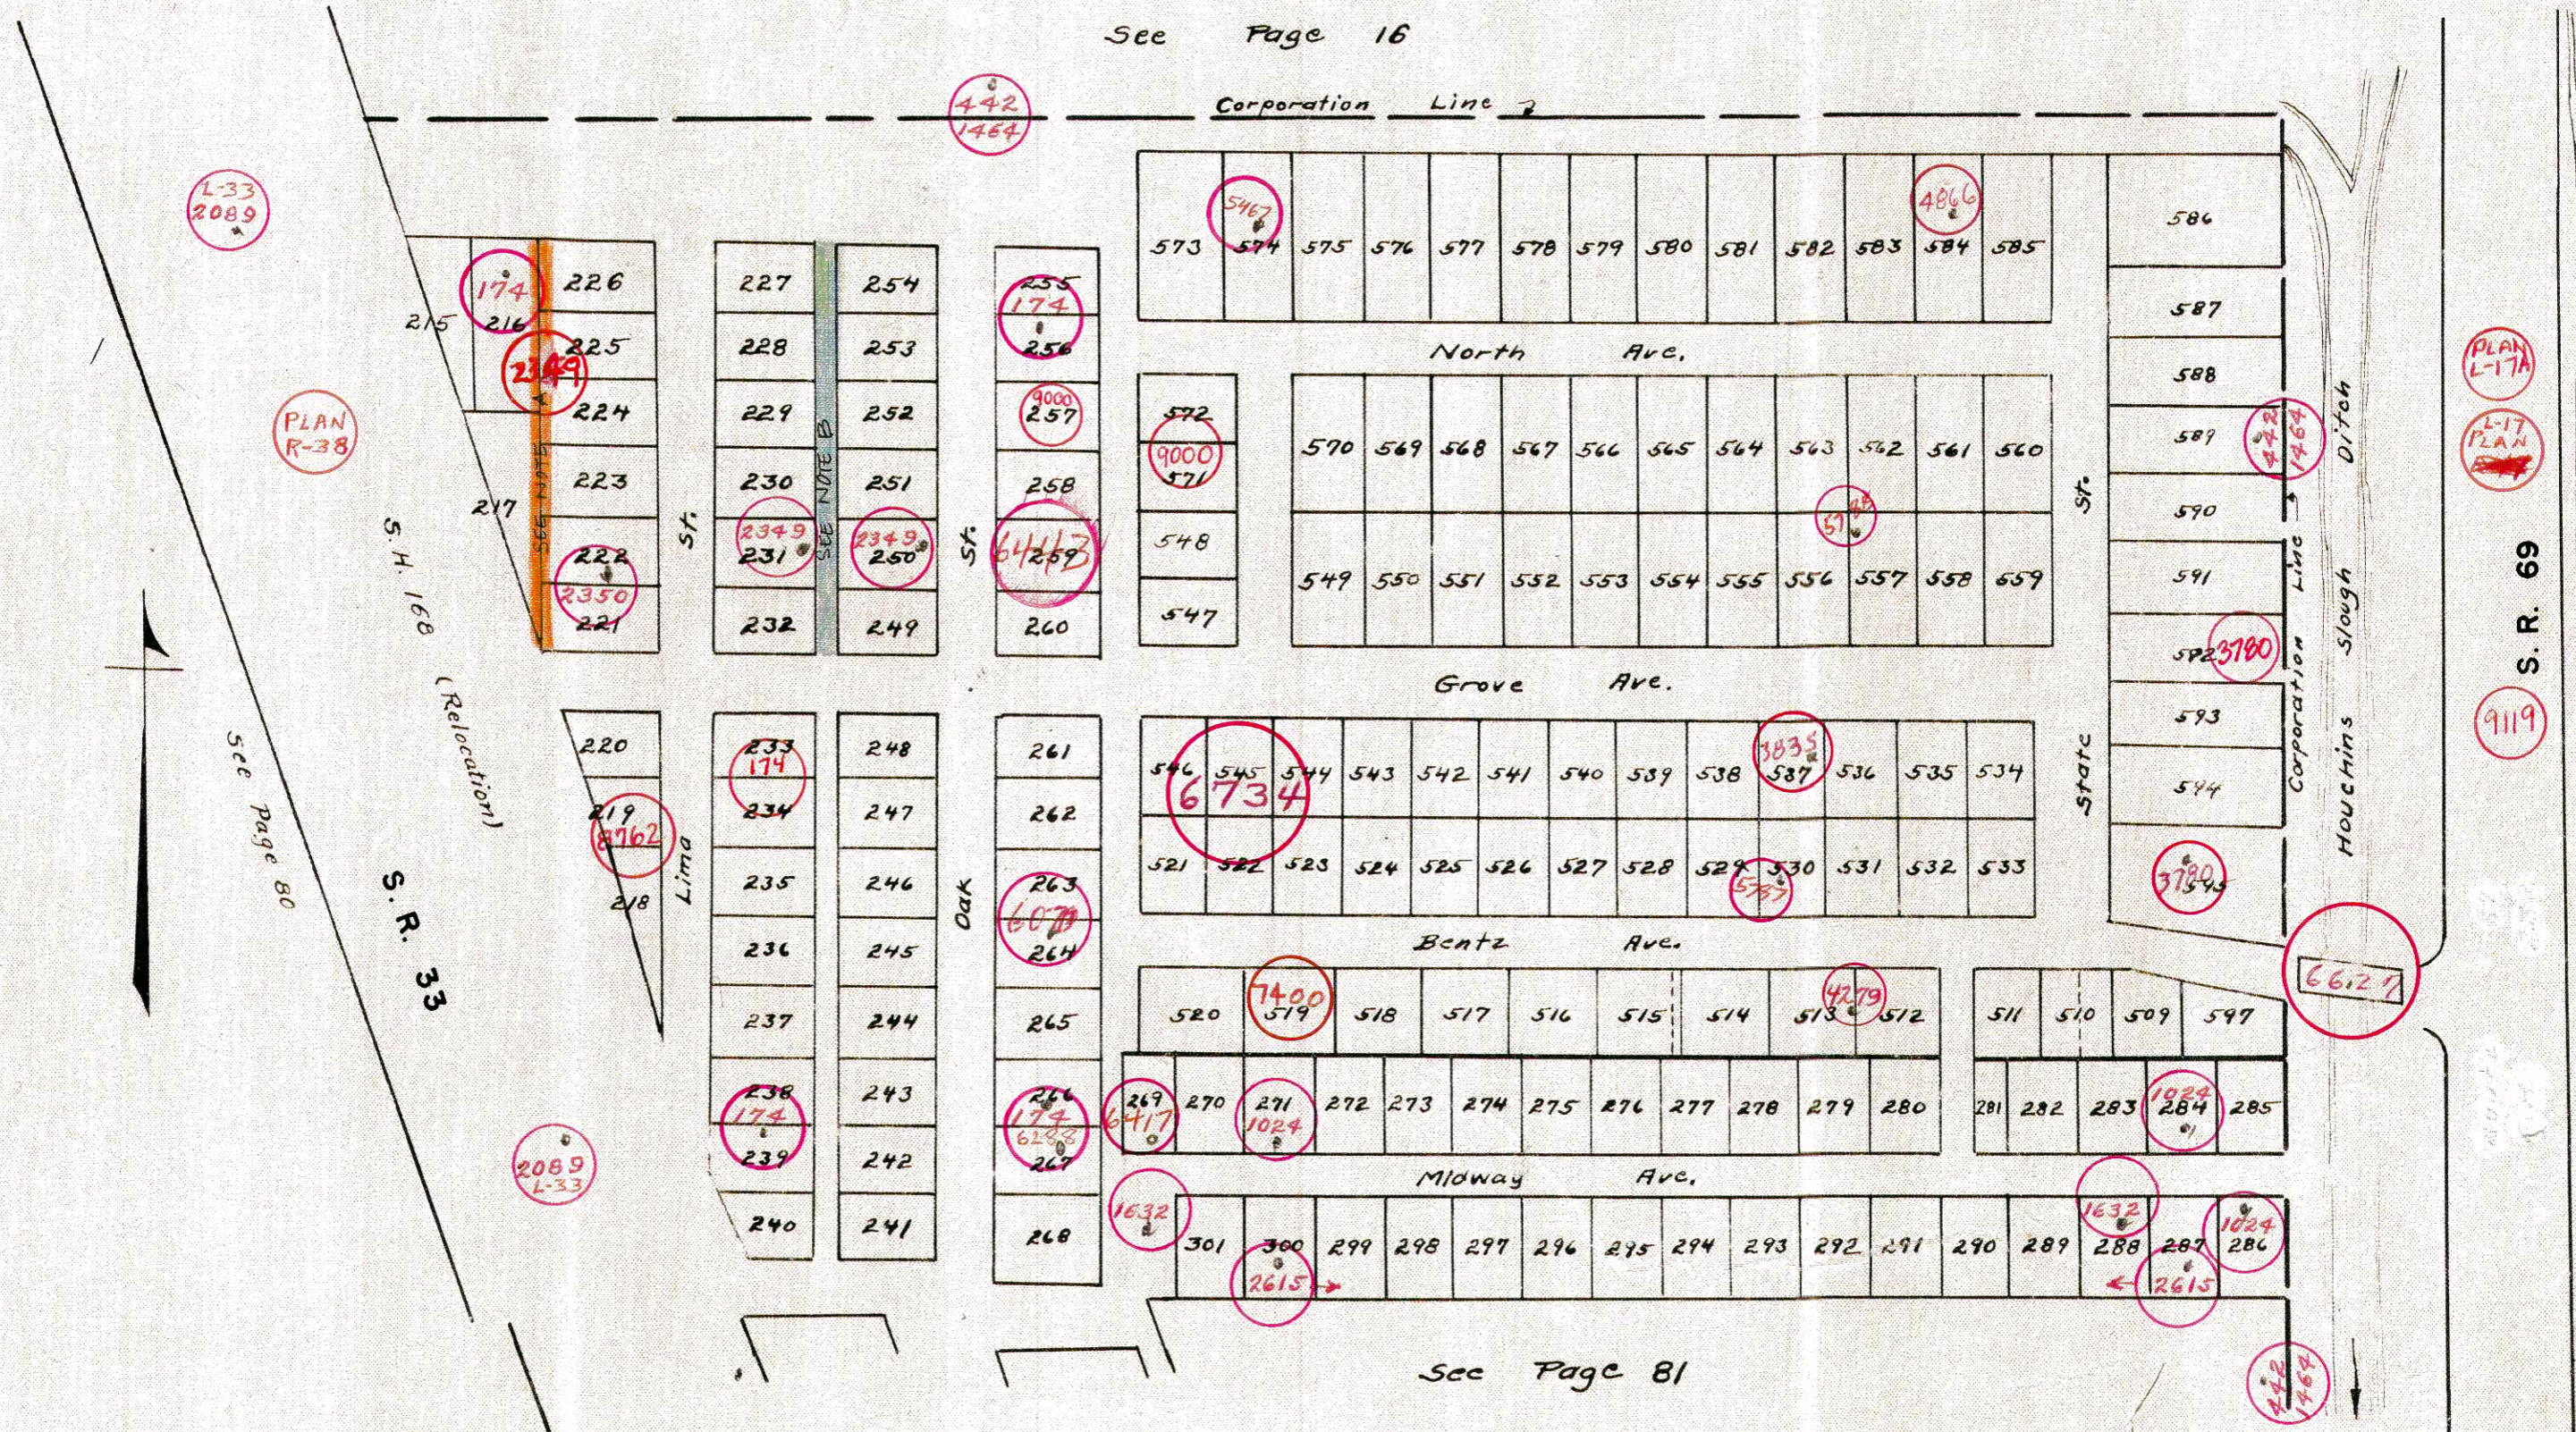

STOKES TOWNSHIP

SECTION 27 TOWN 6 S. RANGE 8 E.

SCALE 100 FEET TO THE INCH

LAKEVIEW (PART)

See Page 16

LOTS 215 TO 268 COTTAGE GROVE
 LOTS 269 TO 301 KELLEYS
 LOTS 509 TO 597 NICHELSONS FIFTH