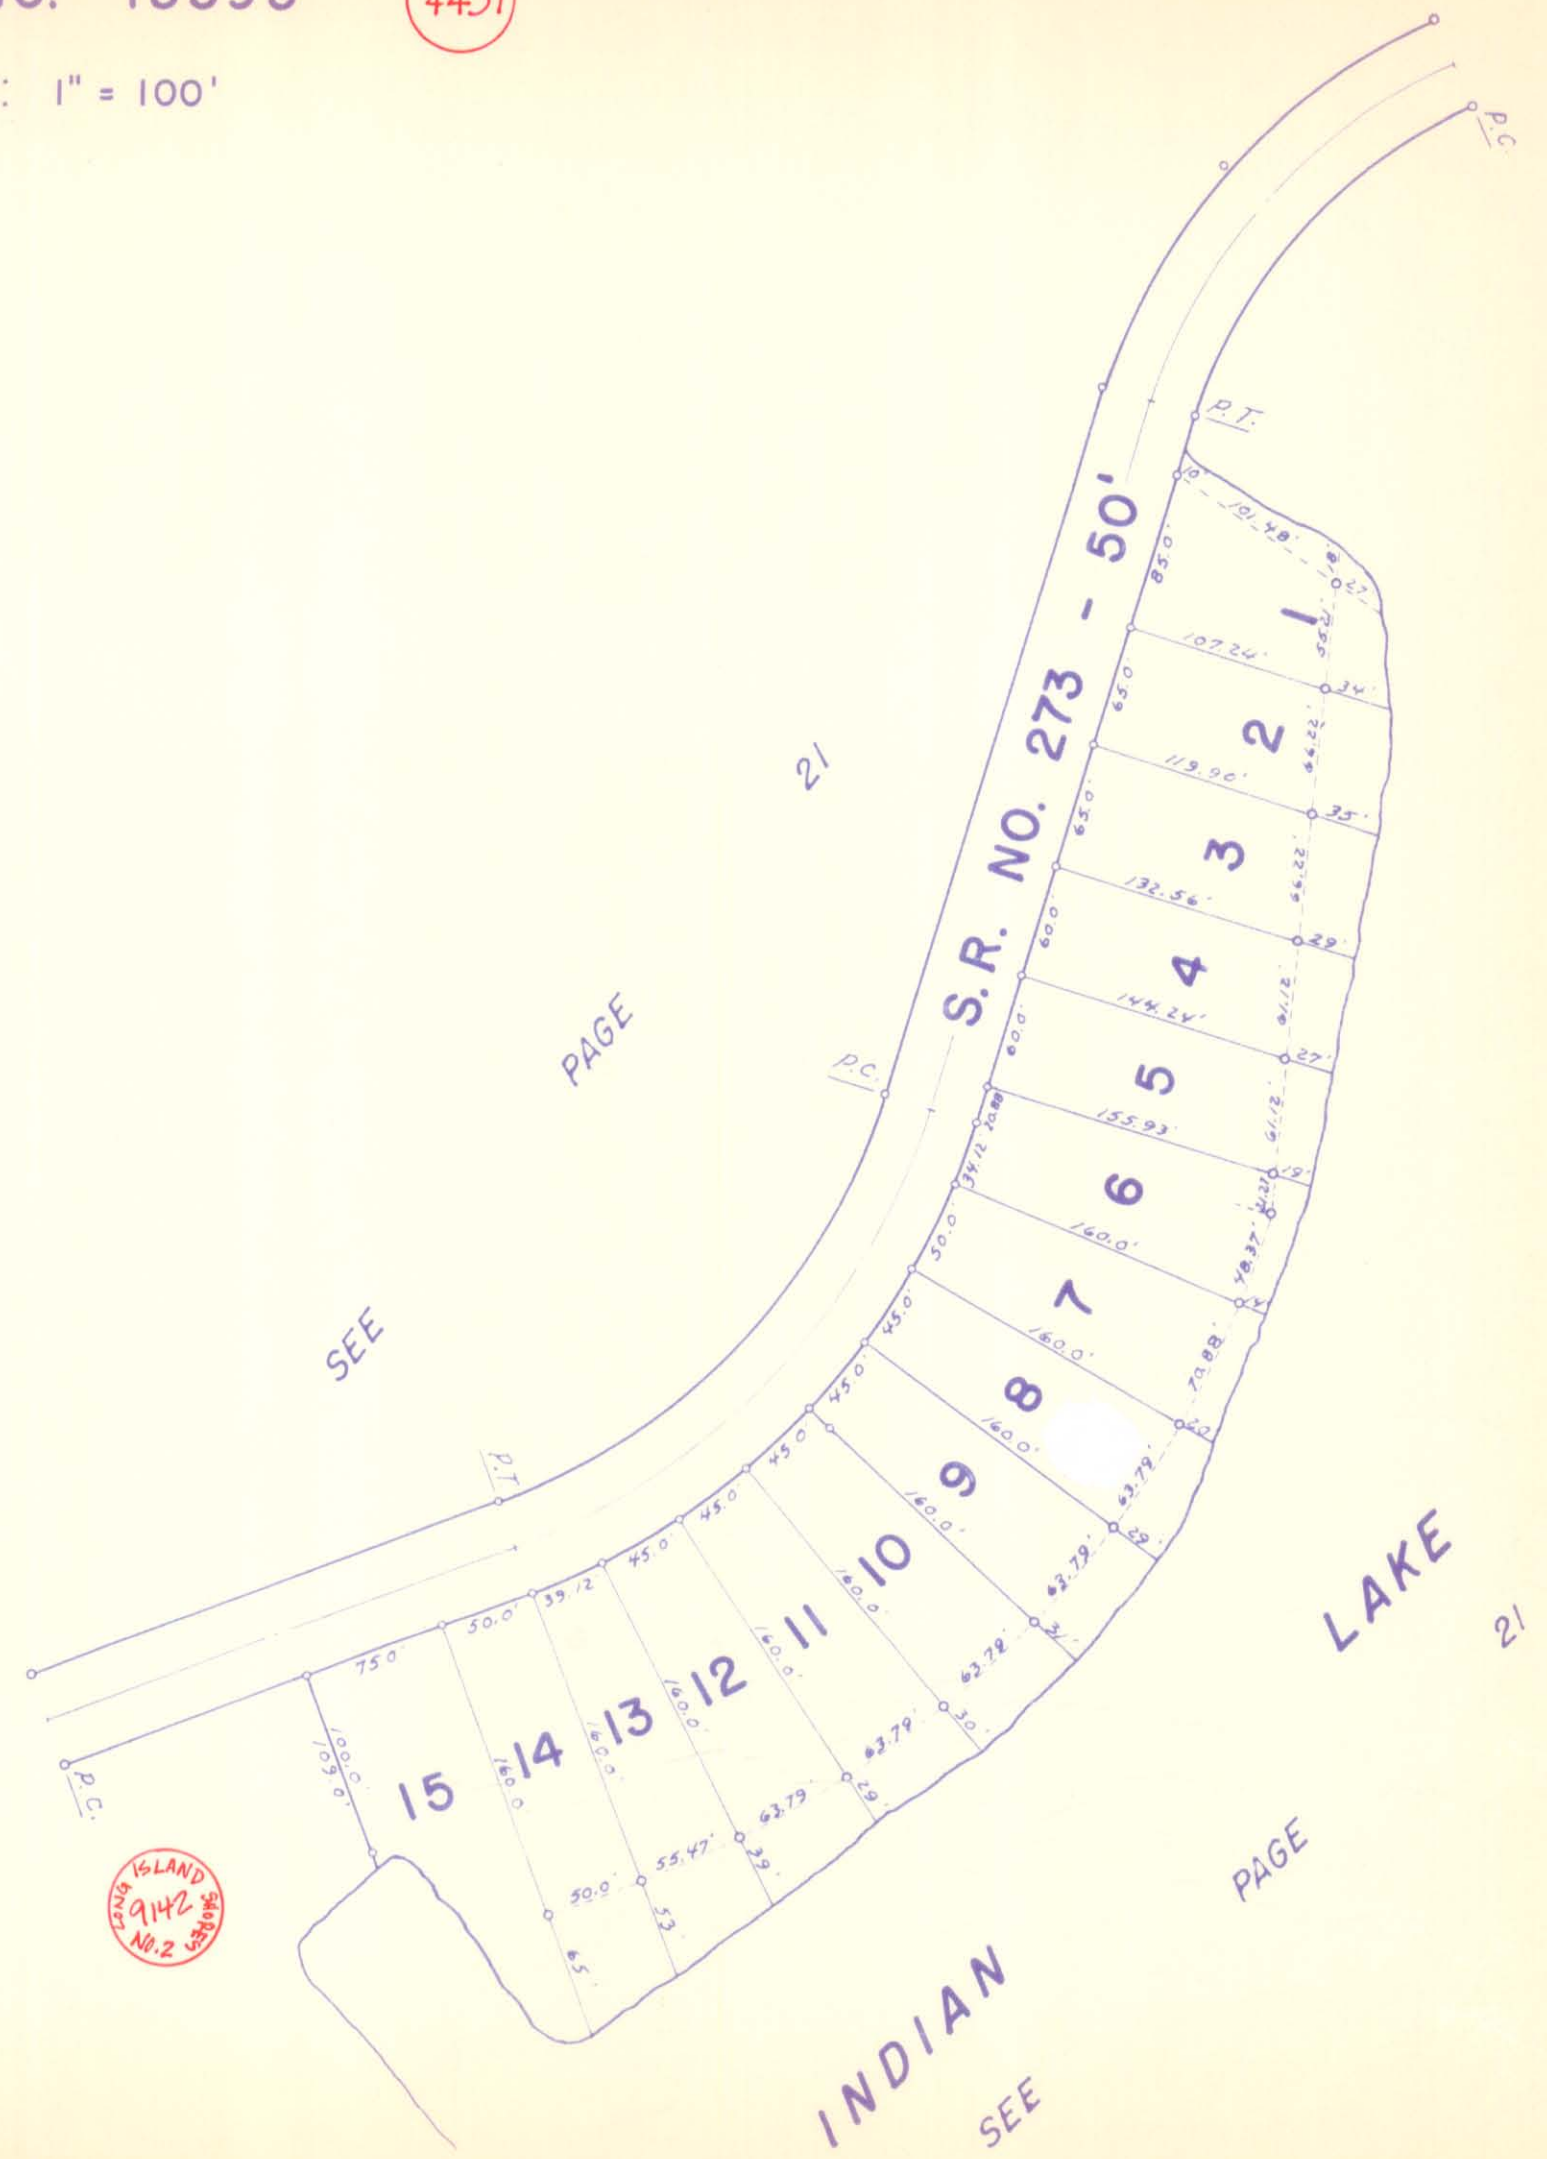

RICHLAND TOWNSHIP
 FERNWOOD MOBILE VILLAGE NO. 1

V. M. S. NO. 13393

4451

SCALE: 1" = 100'

SUBDIVISION NO. ONE		
LOT	NAME	DATE
1		
2		
3		
4		
5		
6		
7		
8		
9		
10		
11		
12		
13		
14		
15		

FERNWOOD MOBILE VILLAGE NO. 1
 LOTS 1 TO 15 INCL. - 3.60 ACRES.
 PLAT BOOK 6 VOL. F PAGE 27.
 ENGINEERS FILE J-177, NOV. 1968.

DRAWN: JULY 6, 1970
 DANIEL E. GILBERT, T.M.D.