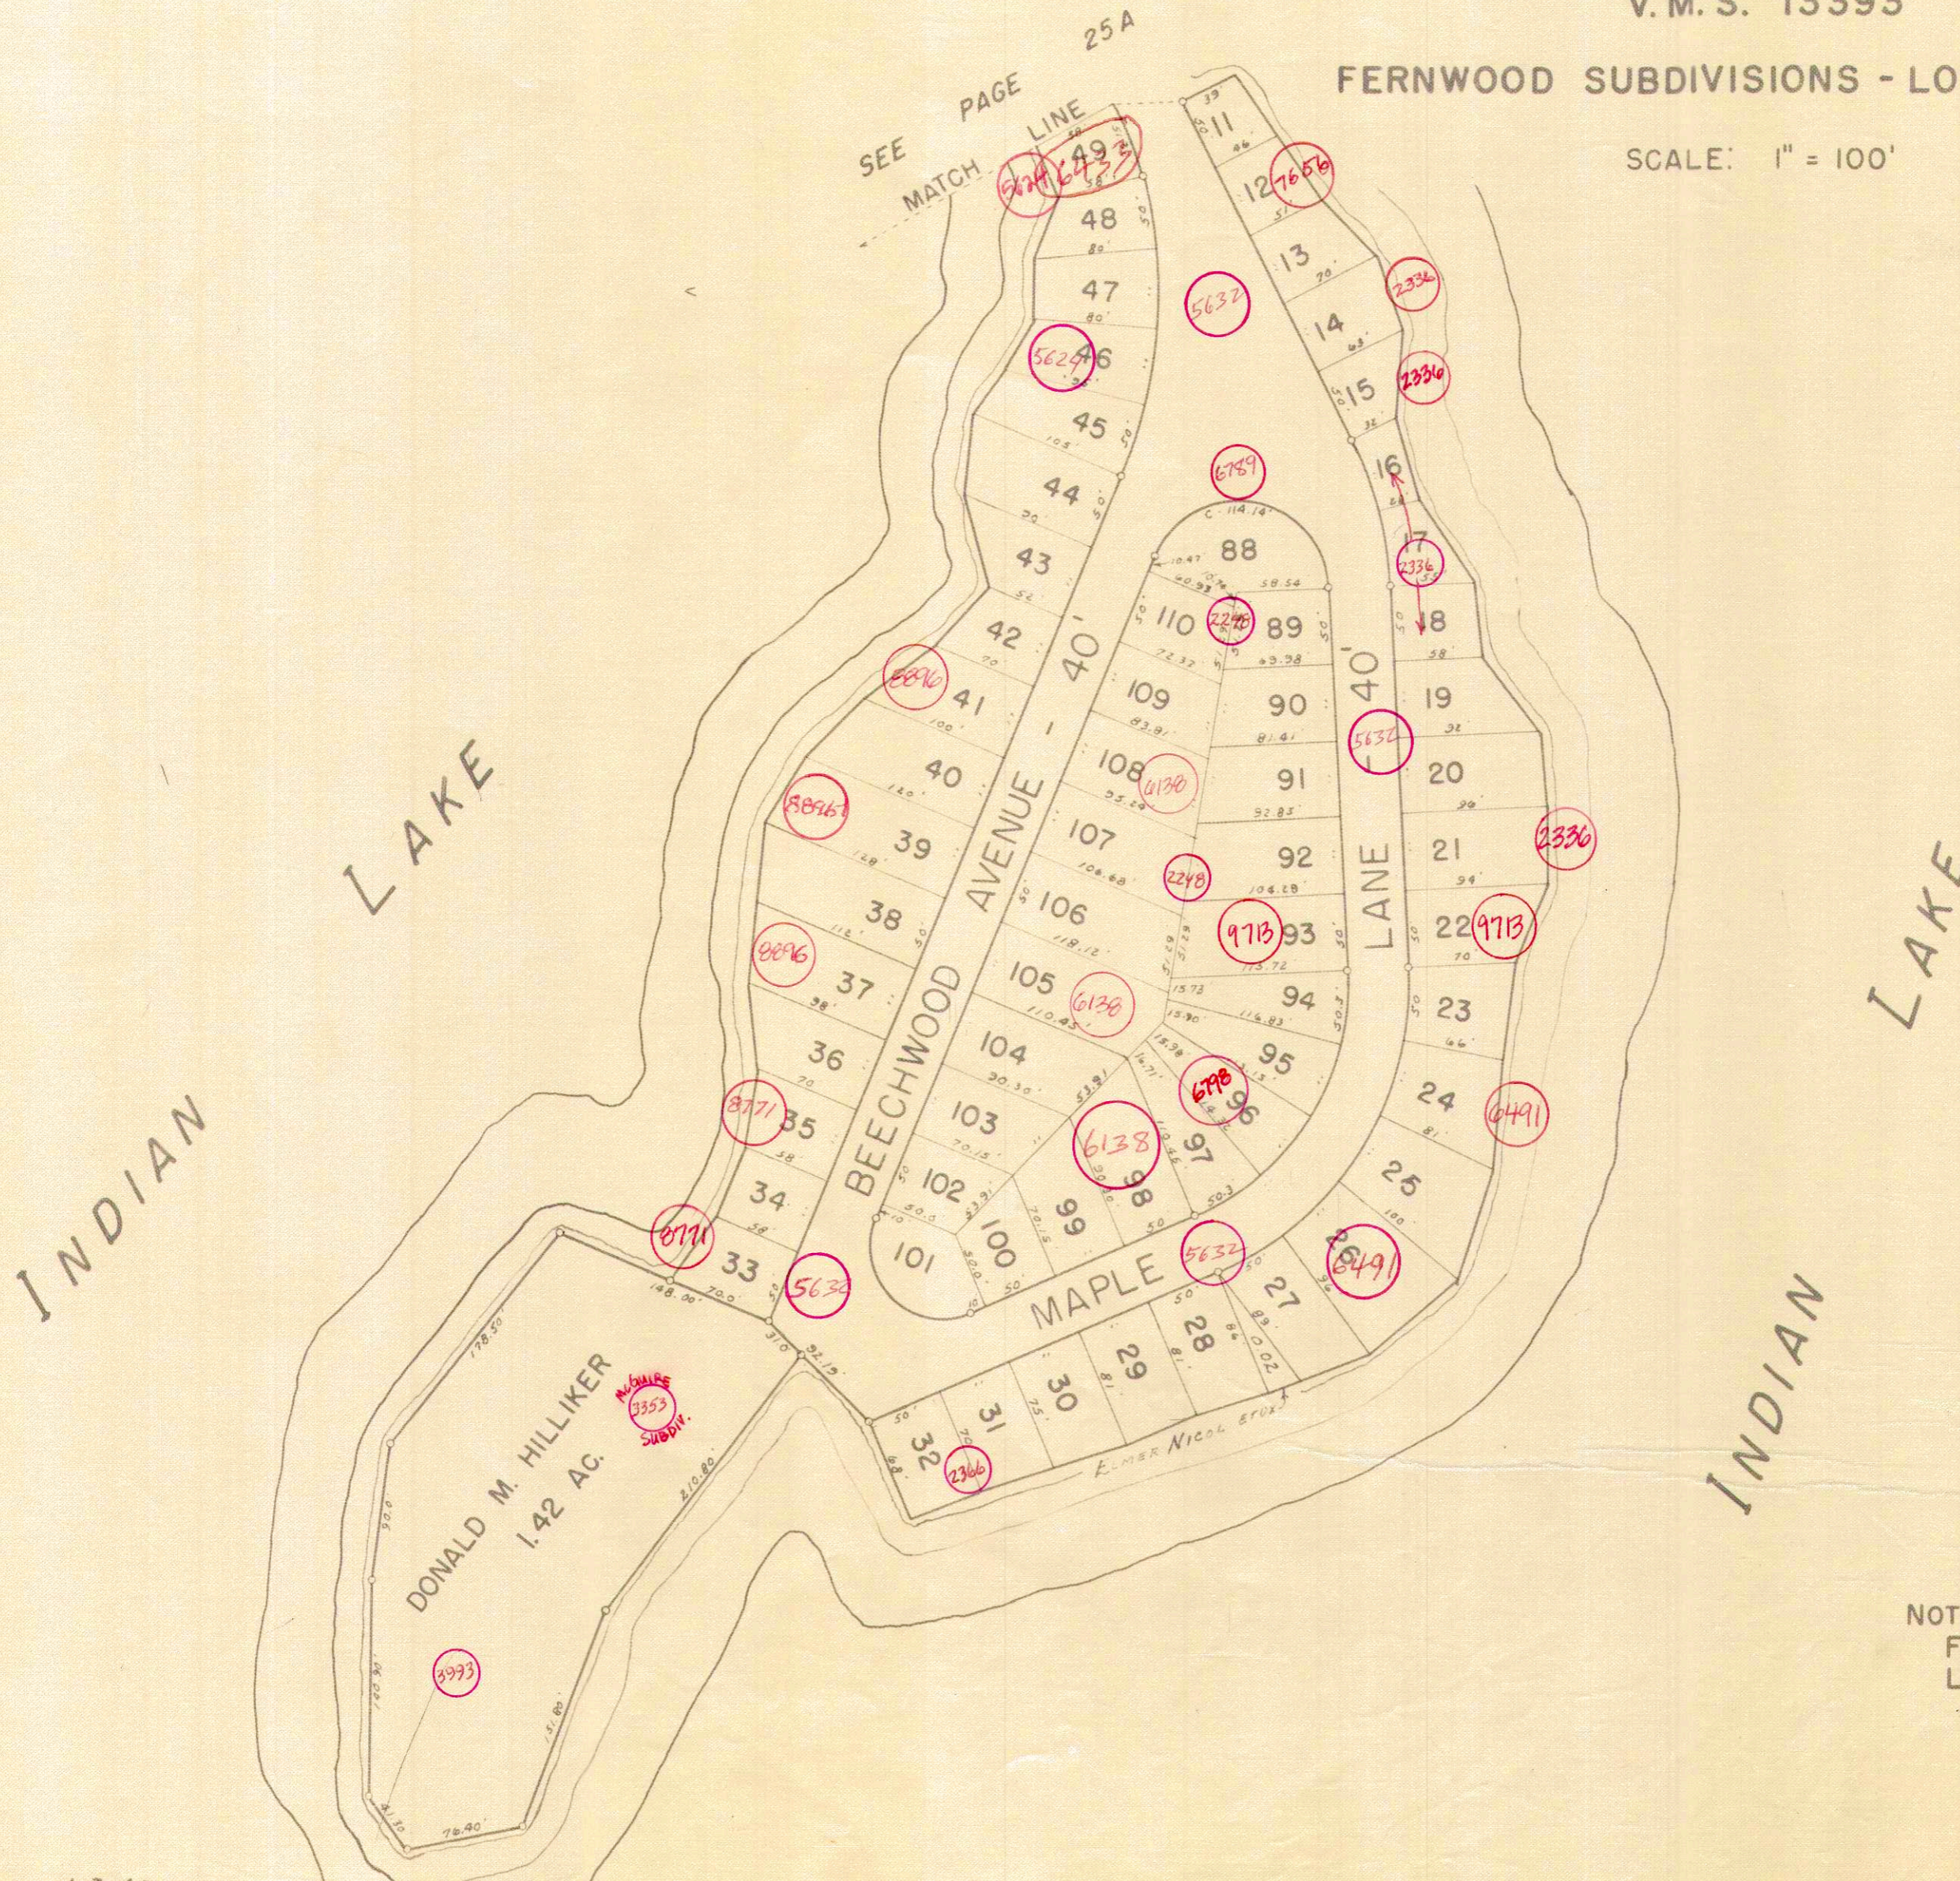

V.M.S. 13393

6793

FERNWOOD SUBDIVISIONS - LONG ISLAND

SCALE: 1" = 100'

NOTE:
FERNWOOD SUBDIVISION NO. I.
LOTS 11 TO 49, 88 TO 110.