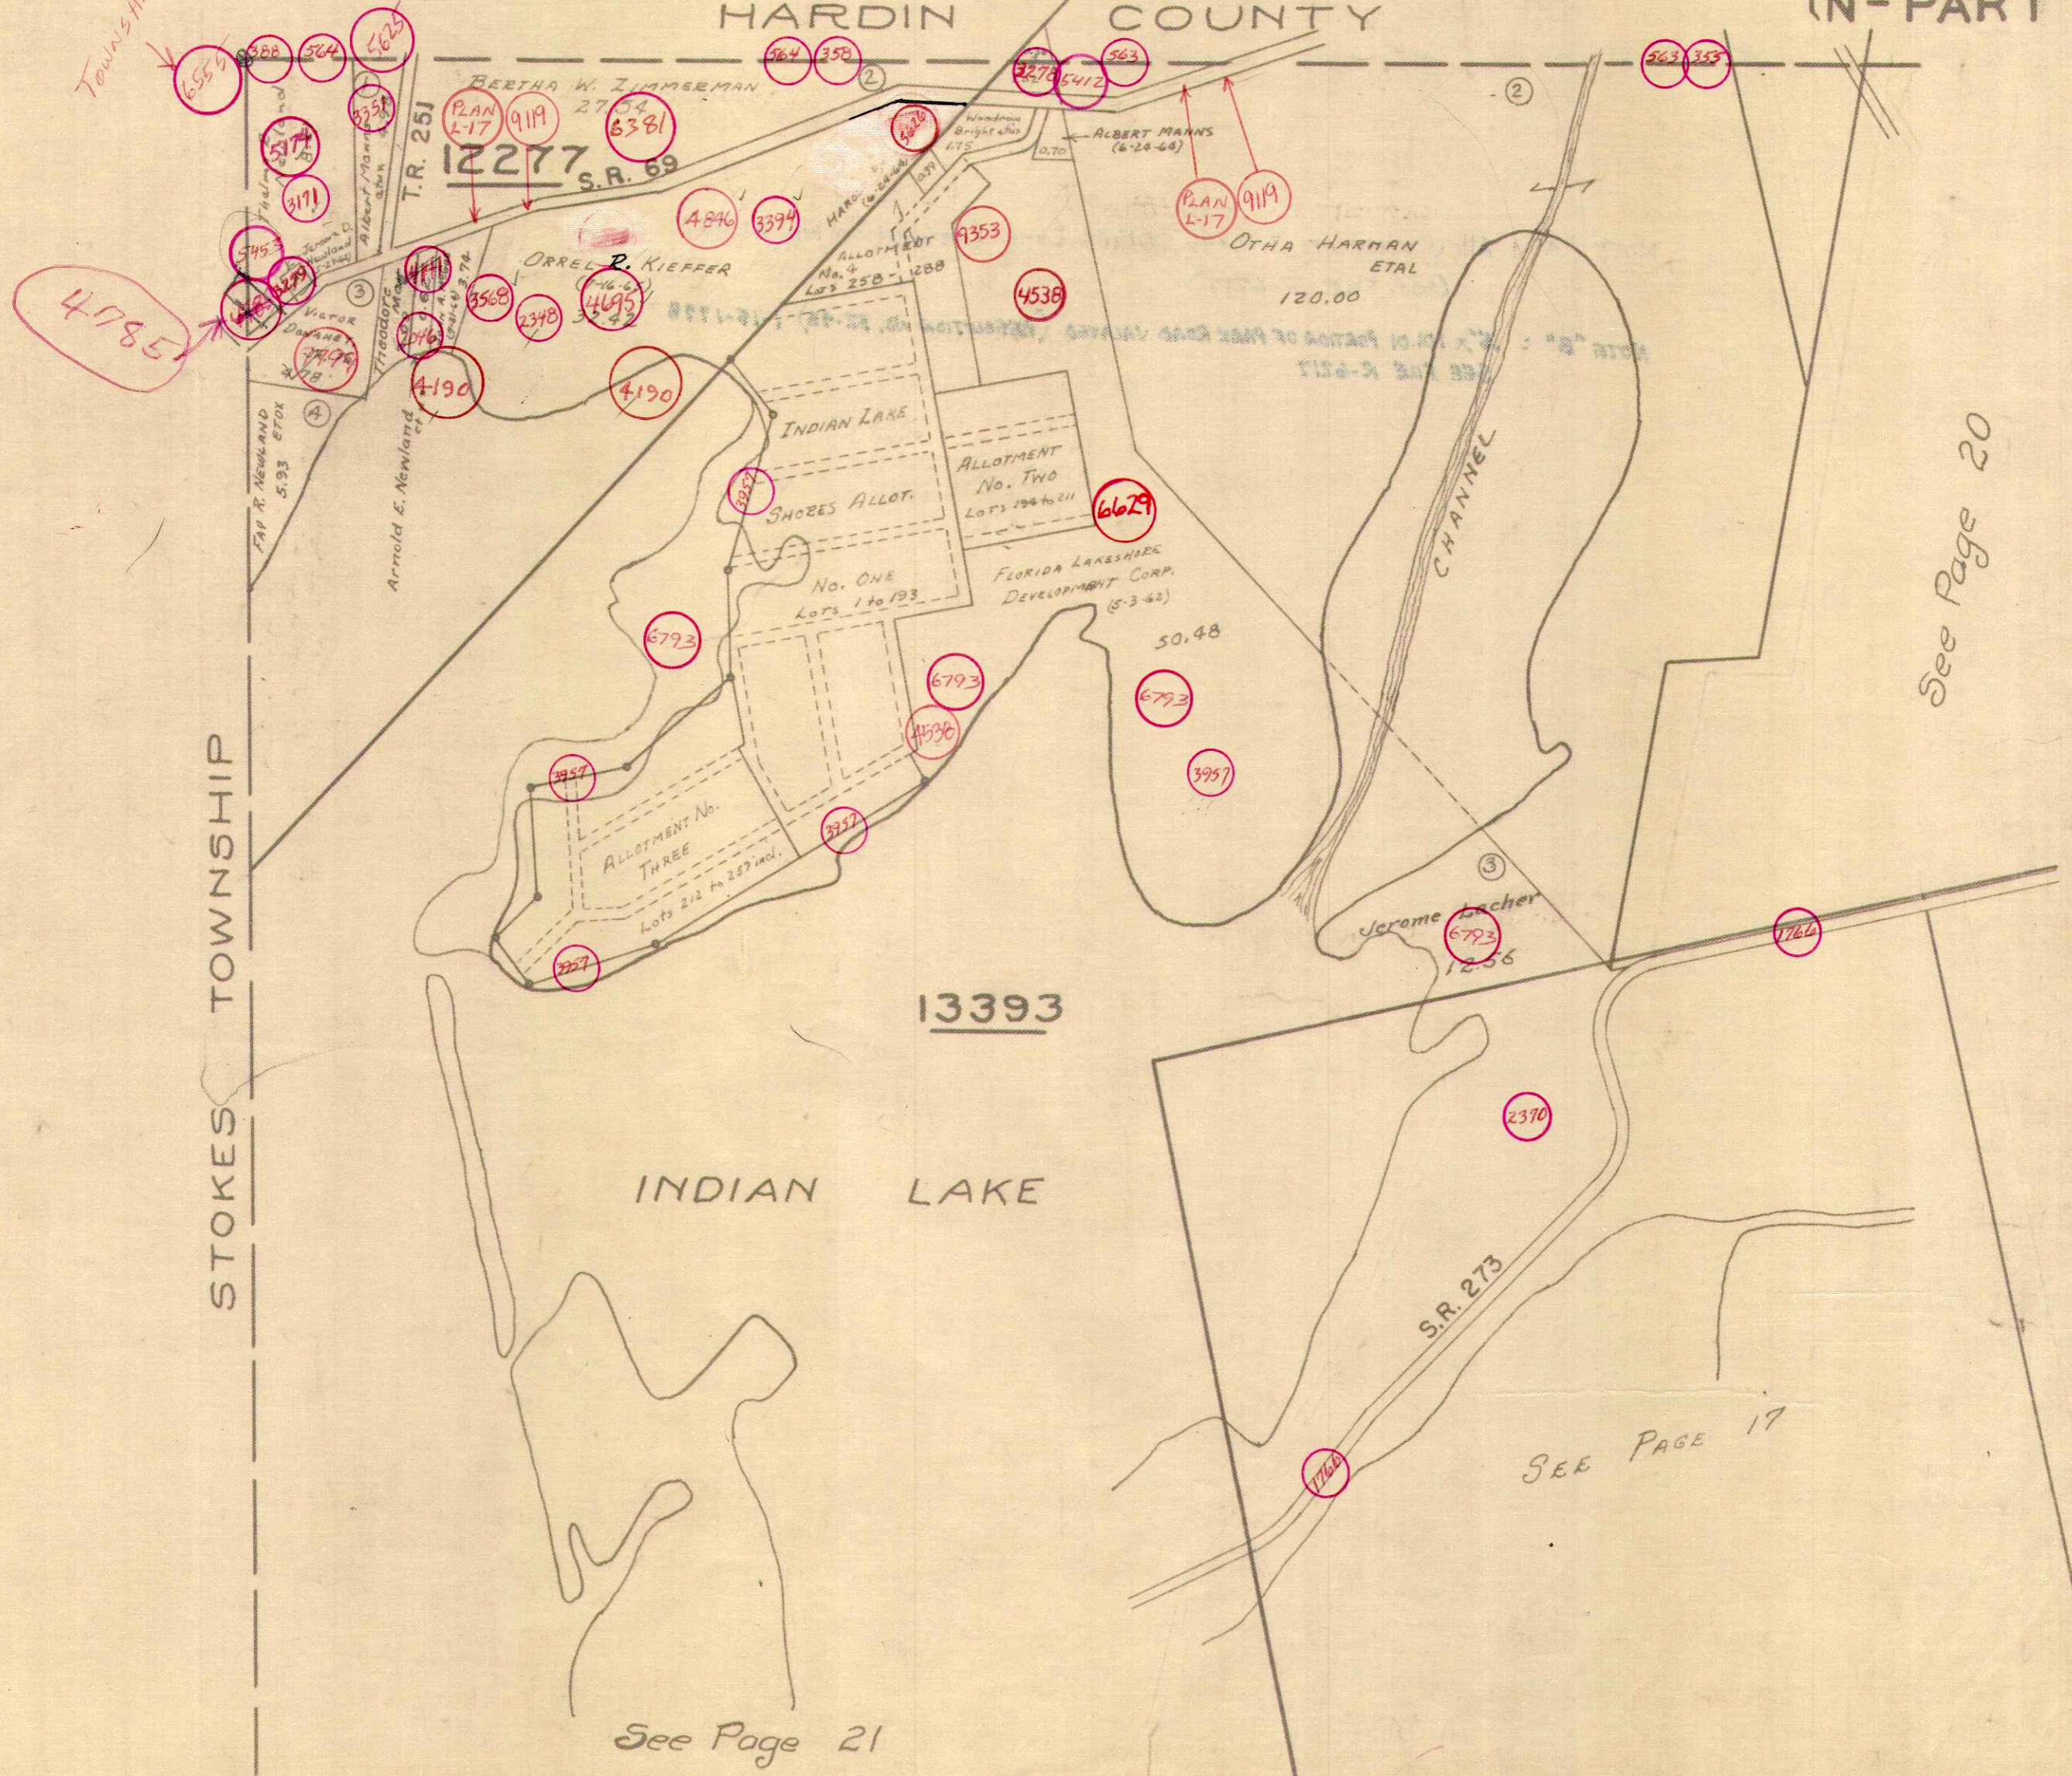

SCALE
10 CHAINS TO THE INCH

VIRGINIA MILITARY SURVEYS
HARDIN COUNTY

12277
13393
N-PART

TOWNSHIP AND COUNTY
SURVEY

4785

See Page 20

STOKES TOWNSHIP

13393

INDIAN LAKE

Jerome Scher
12-56

2370

S.R. 273

SEE PAGE 17

See Page 21