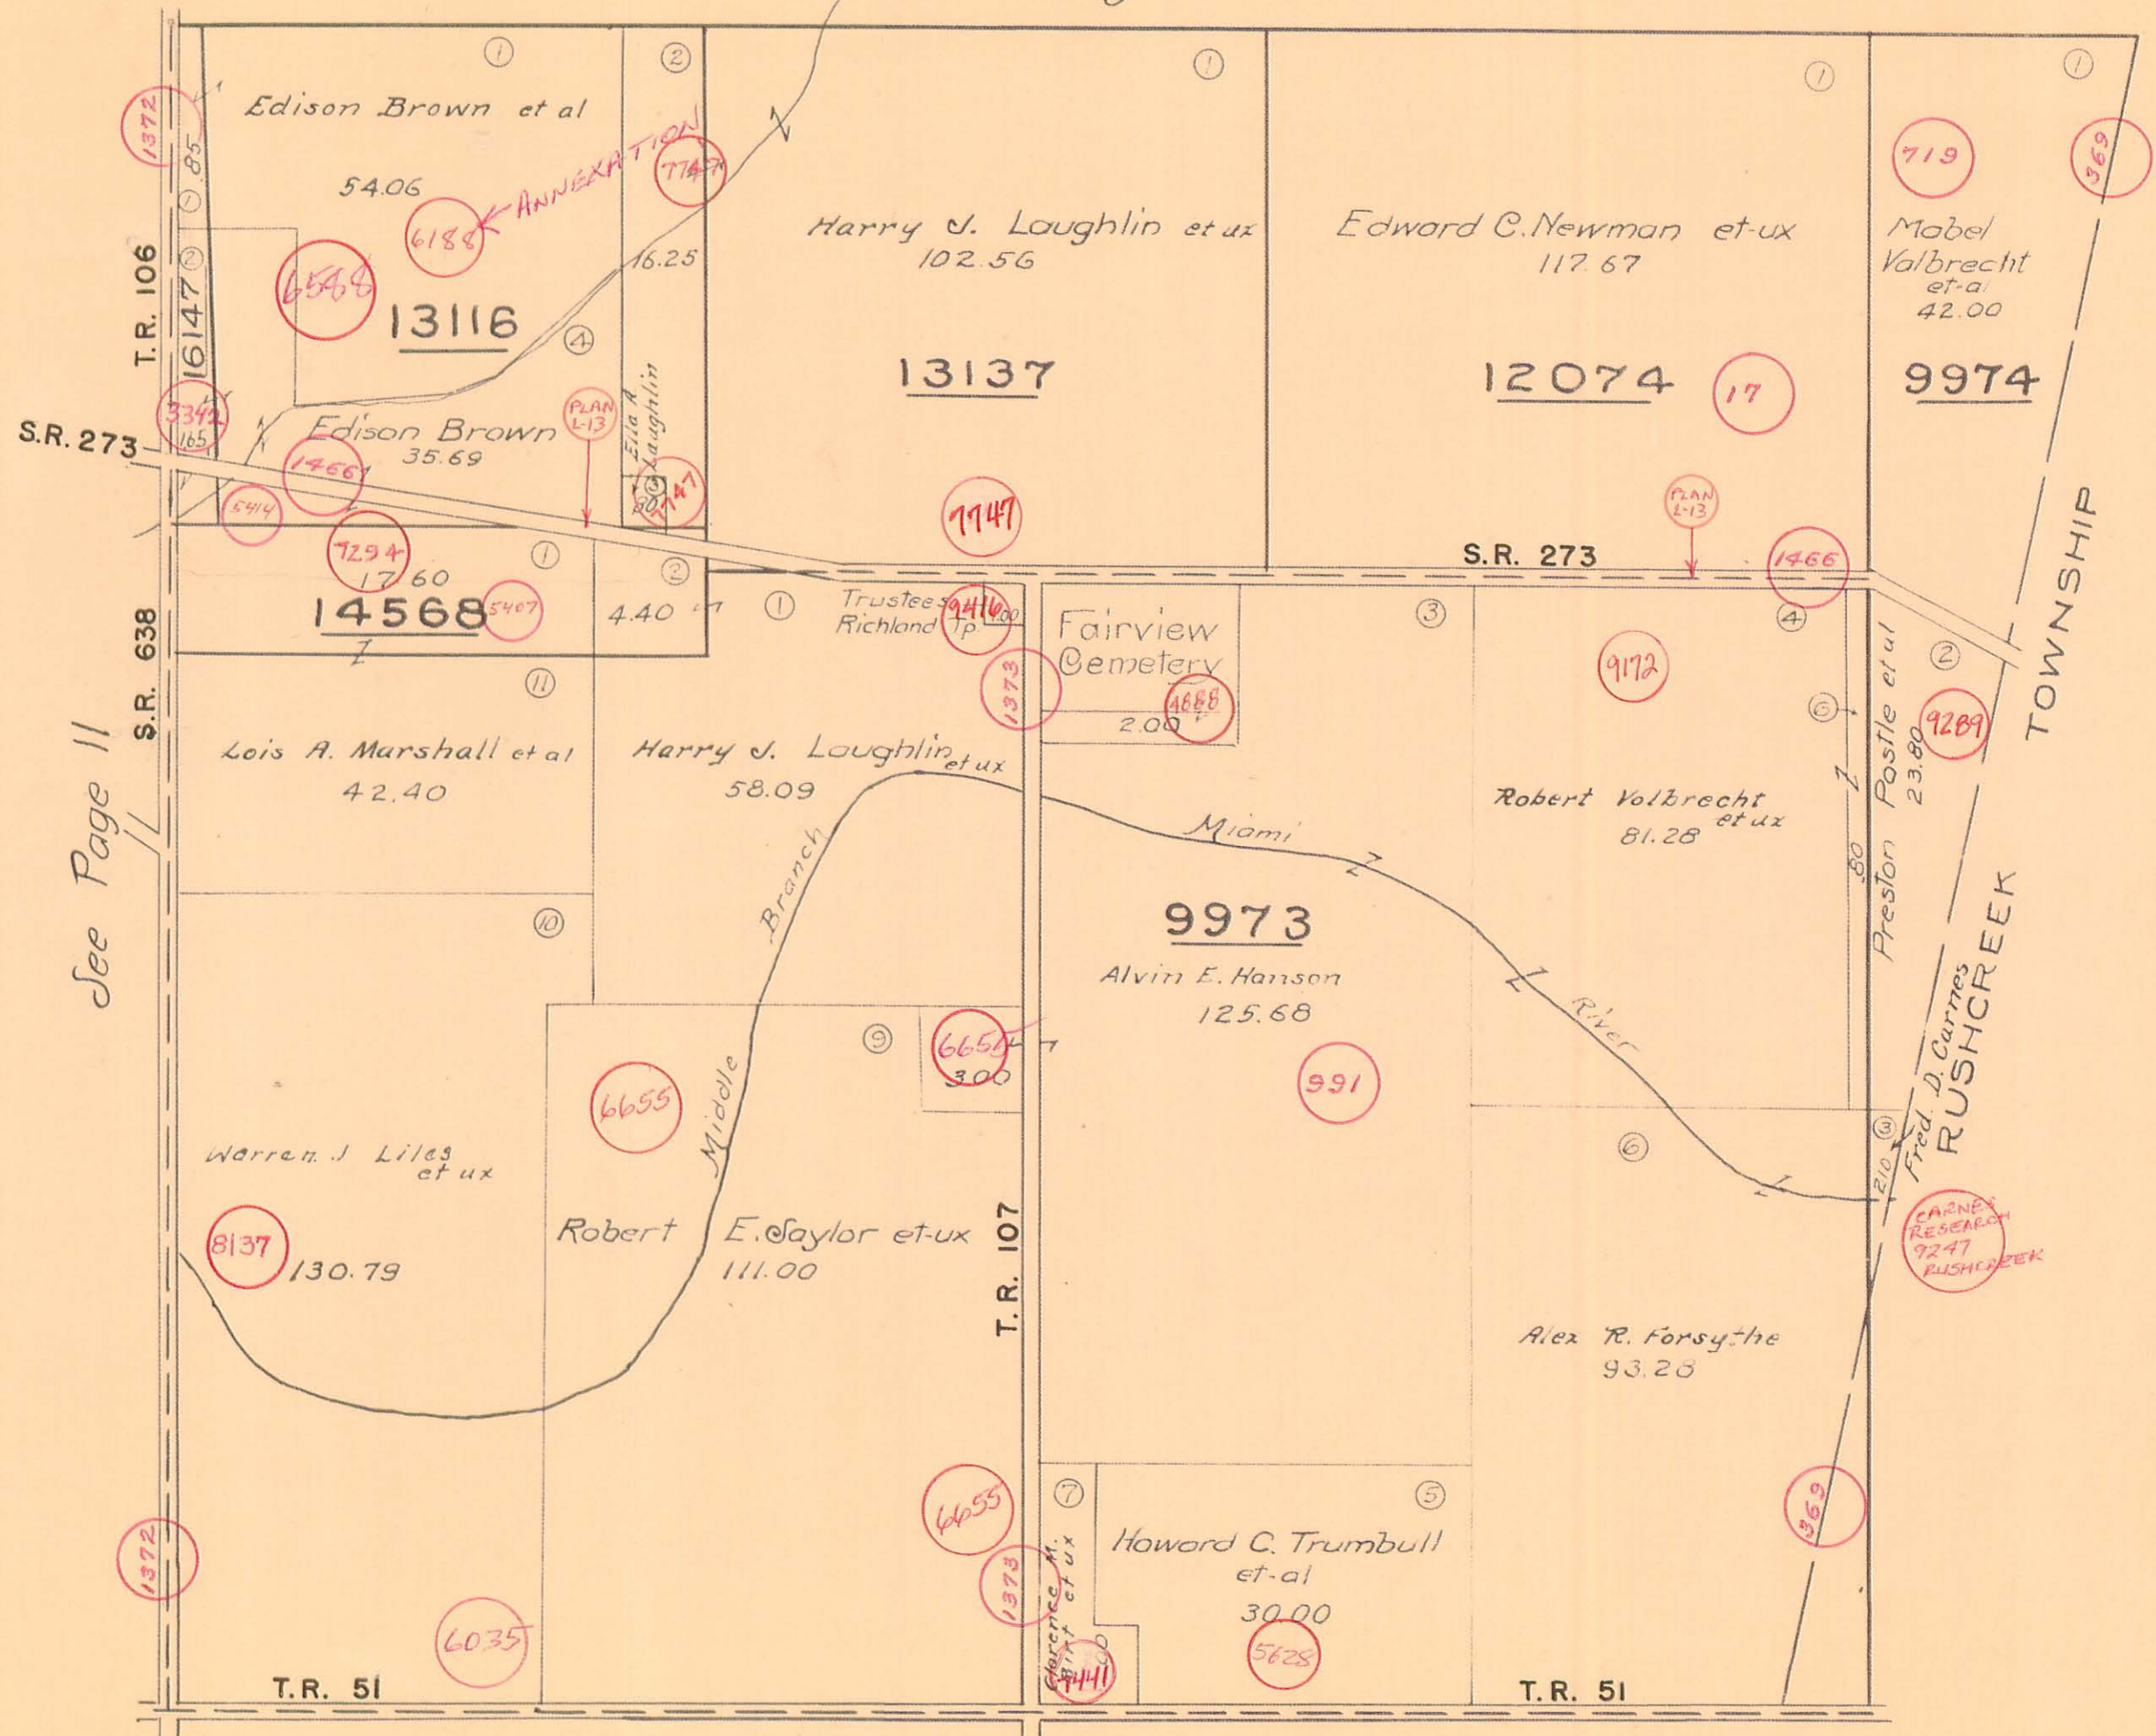

RICHLAND TOWNSHIP
VIRGINIA MILITARY SURVEYS

SCALE 10 CHAINS TO THE INCH

9973
14568
16147 (5959)
13116
13137
12074
9974

See Page 13

See Page 11

See Page 1