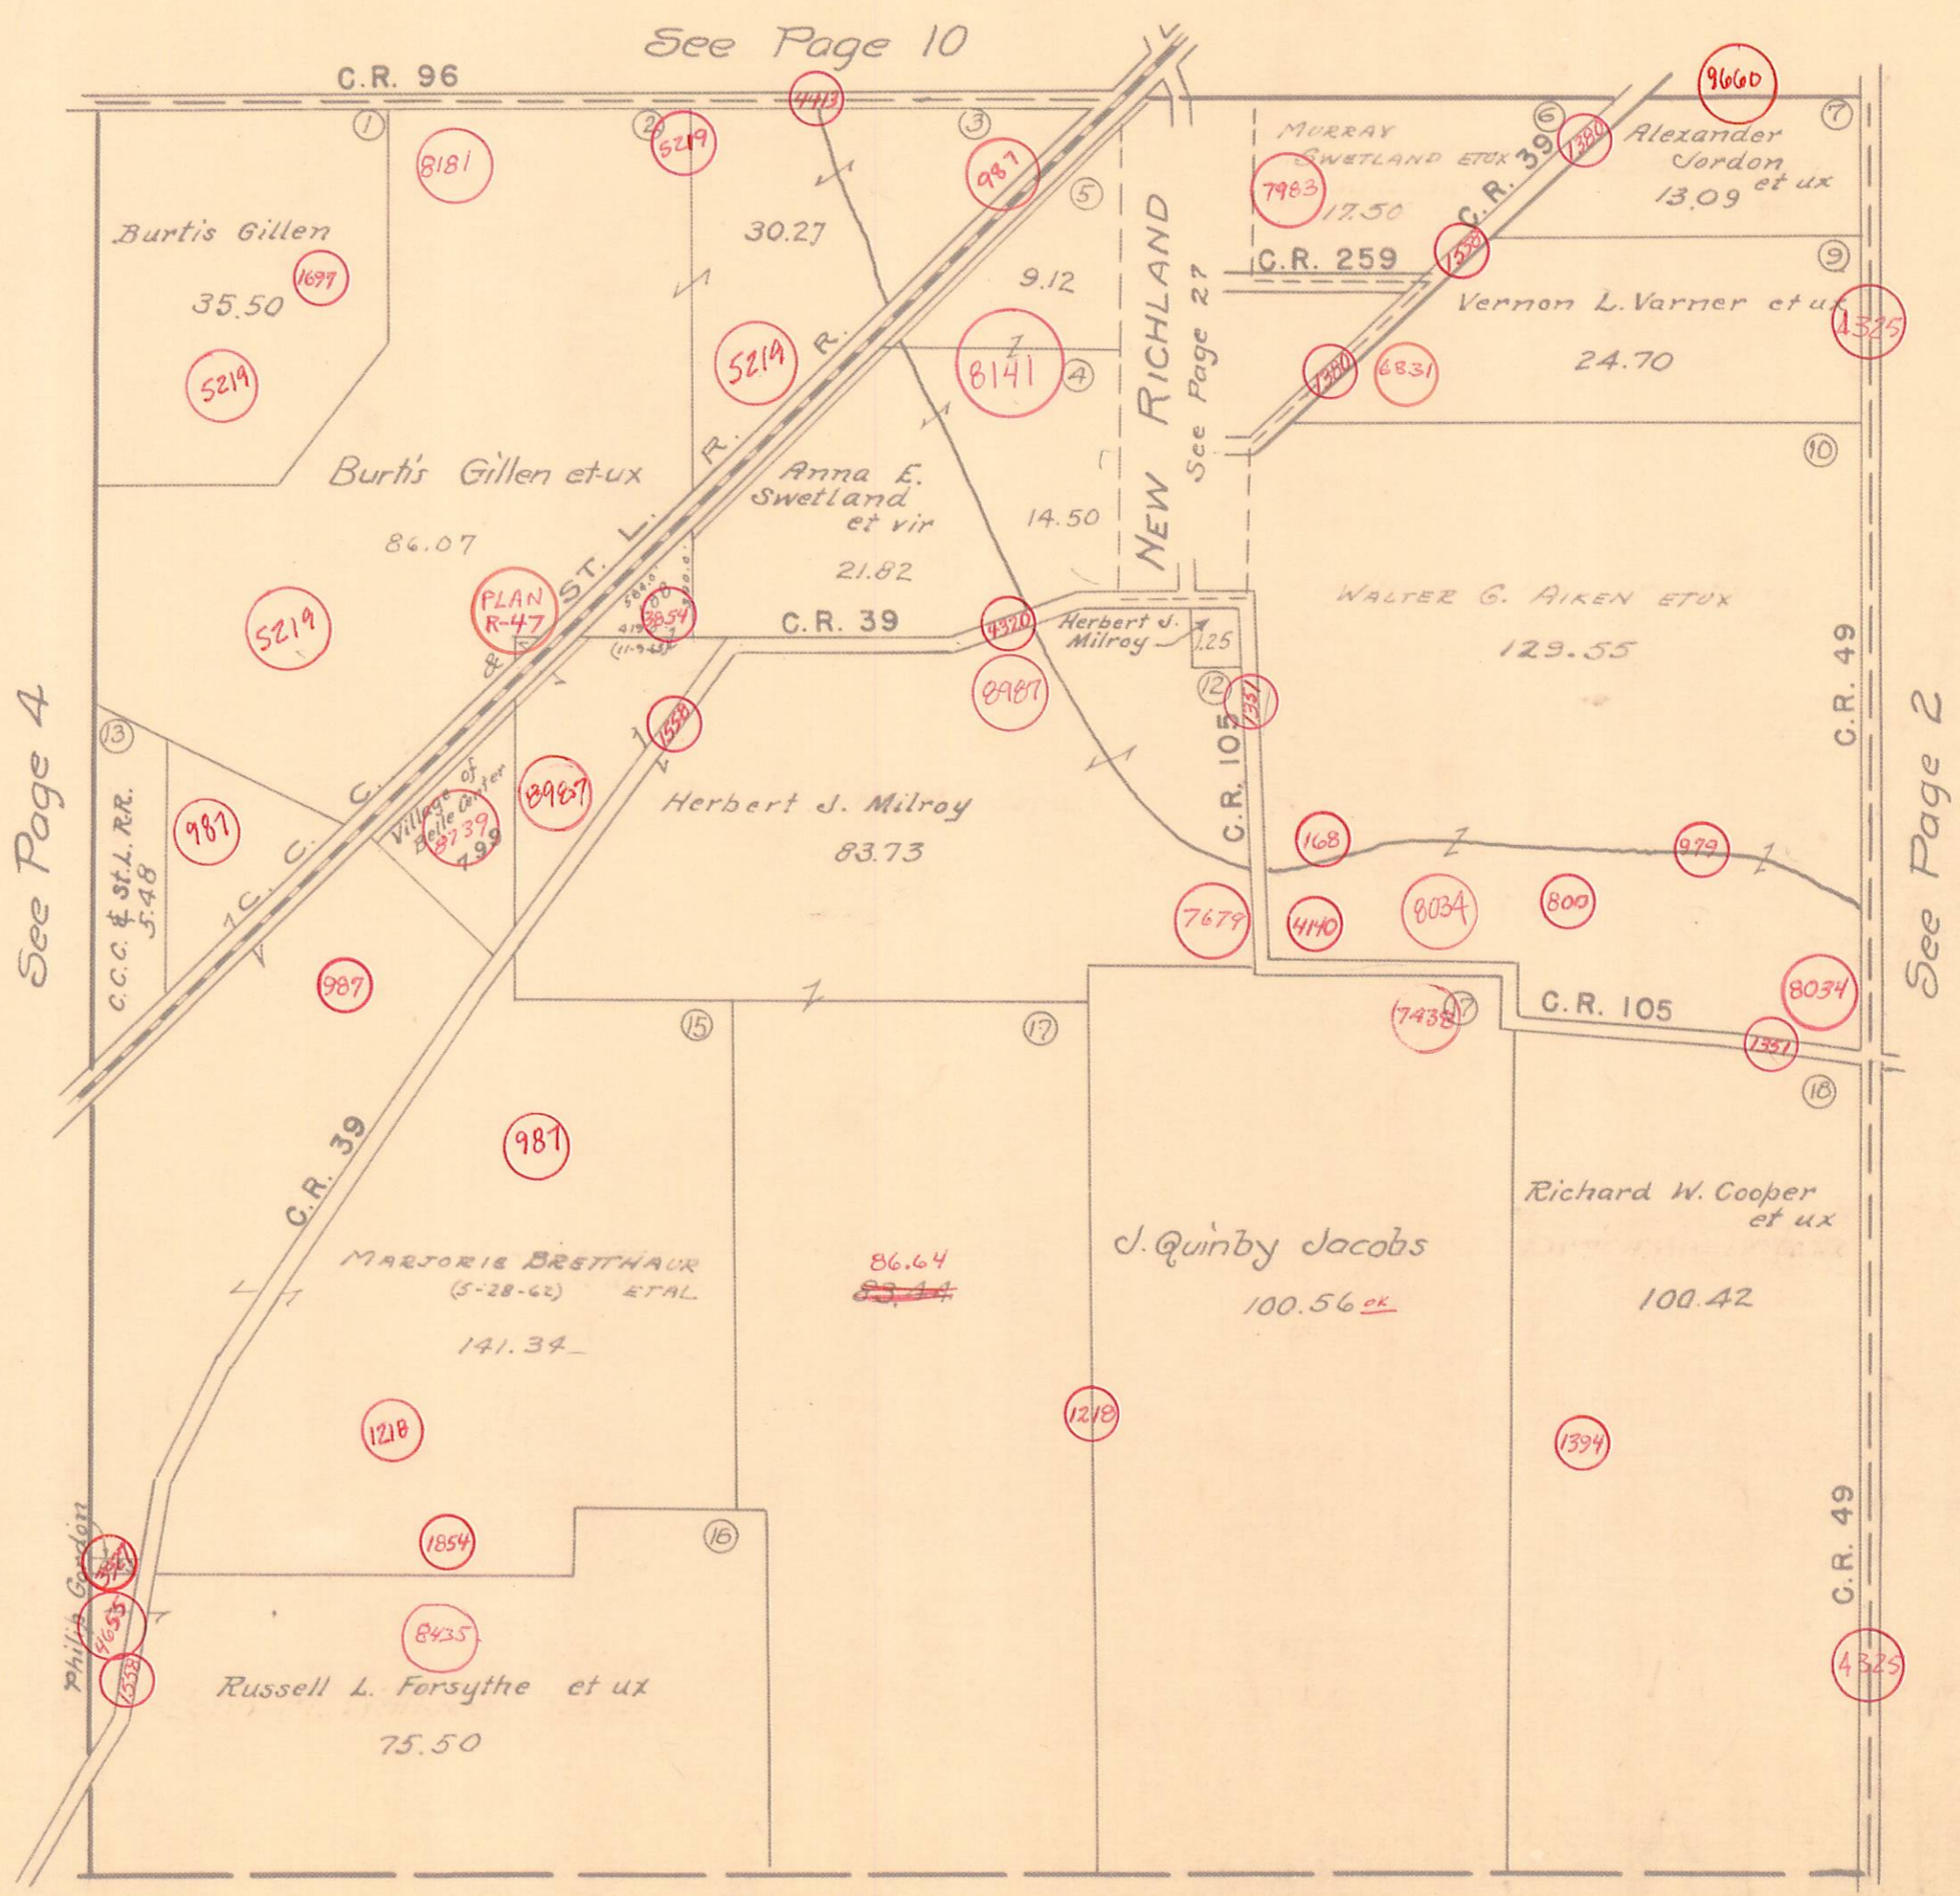

RICHLAND TOWNSHIP
VIRGINIA MILITARY SURVEY 9950
SCALE 10 CHAINS TO THE INCH

McARTHUR TOWNSHIP

H.S.D.