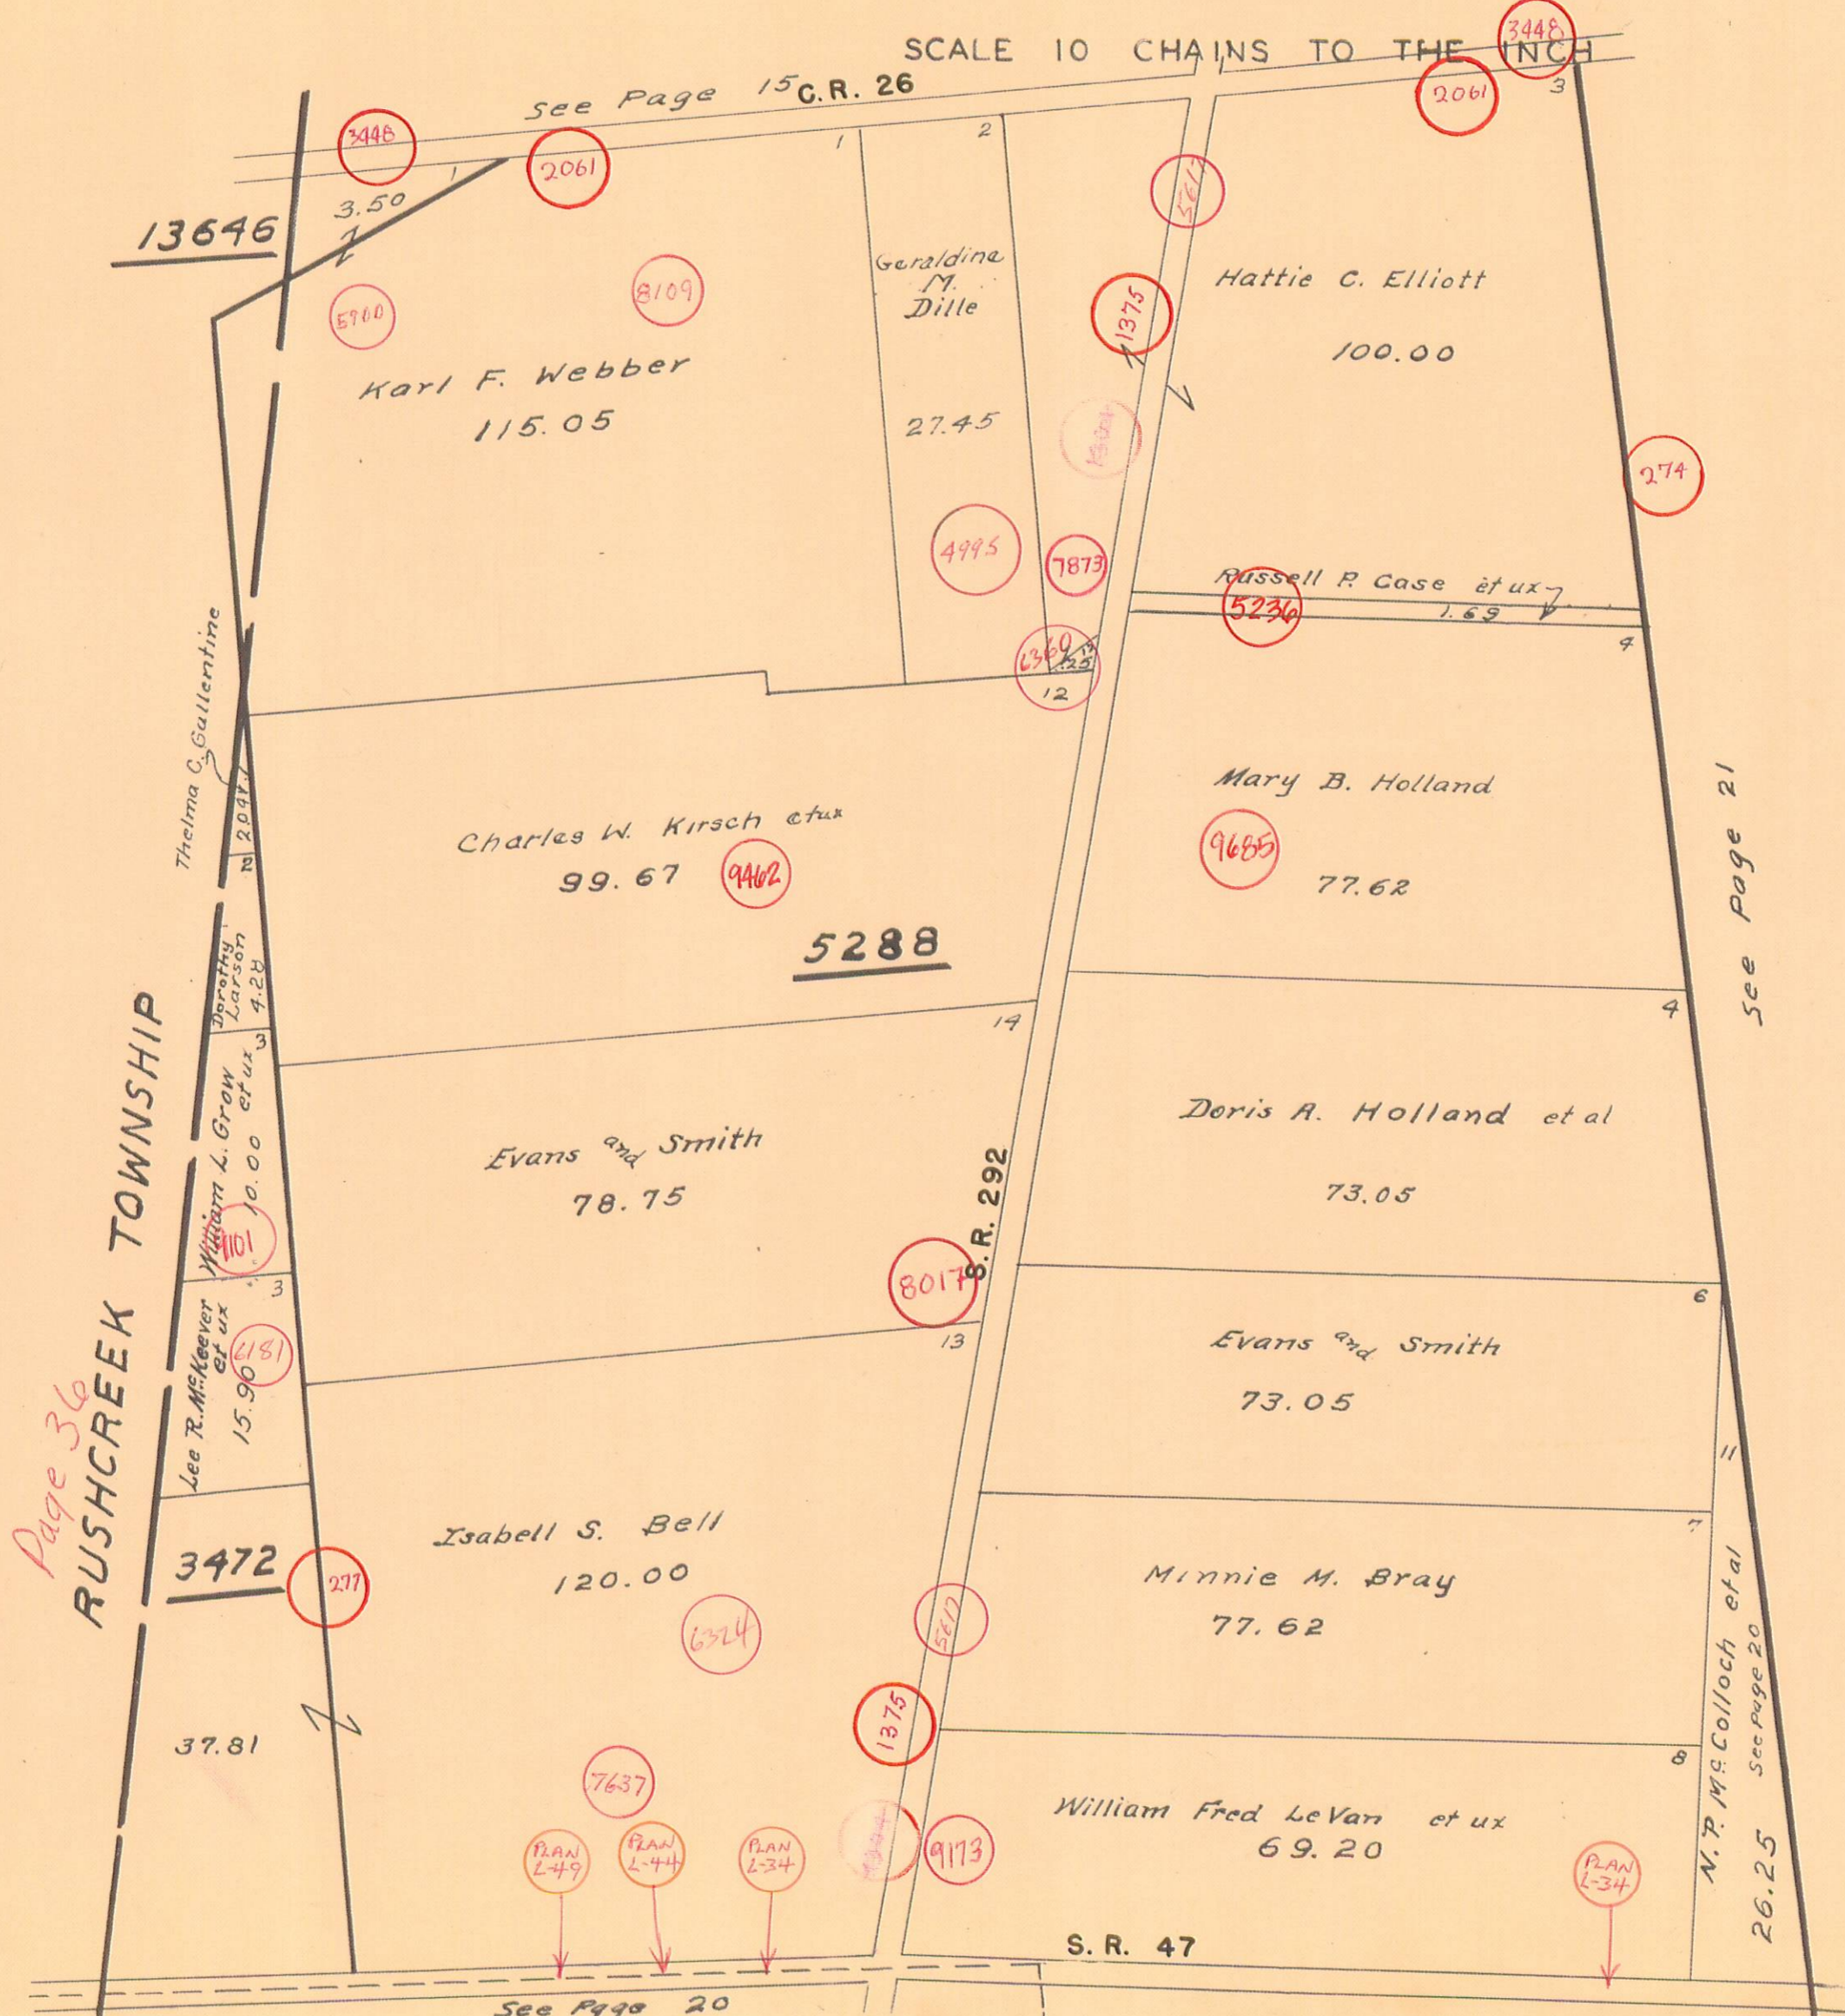

BOKE SCREEK TOWNSHIP
VIRGINIA MILITARY SURVEYS

5288
13646
3472

SCALE 10 CHAINS TO THE INCH

See Page 15 C.R. 26

Page 36
RUSHCREEK TOWNSHIP

See Page 21

N. P. McColloch et al
See Page 20
26.25