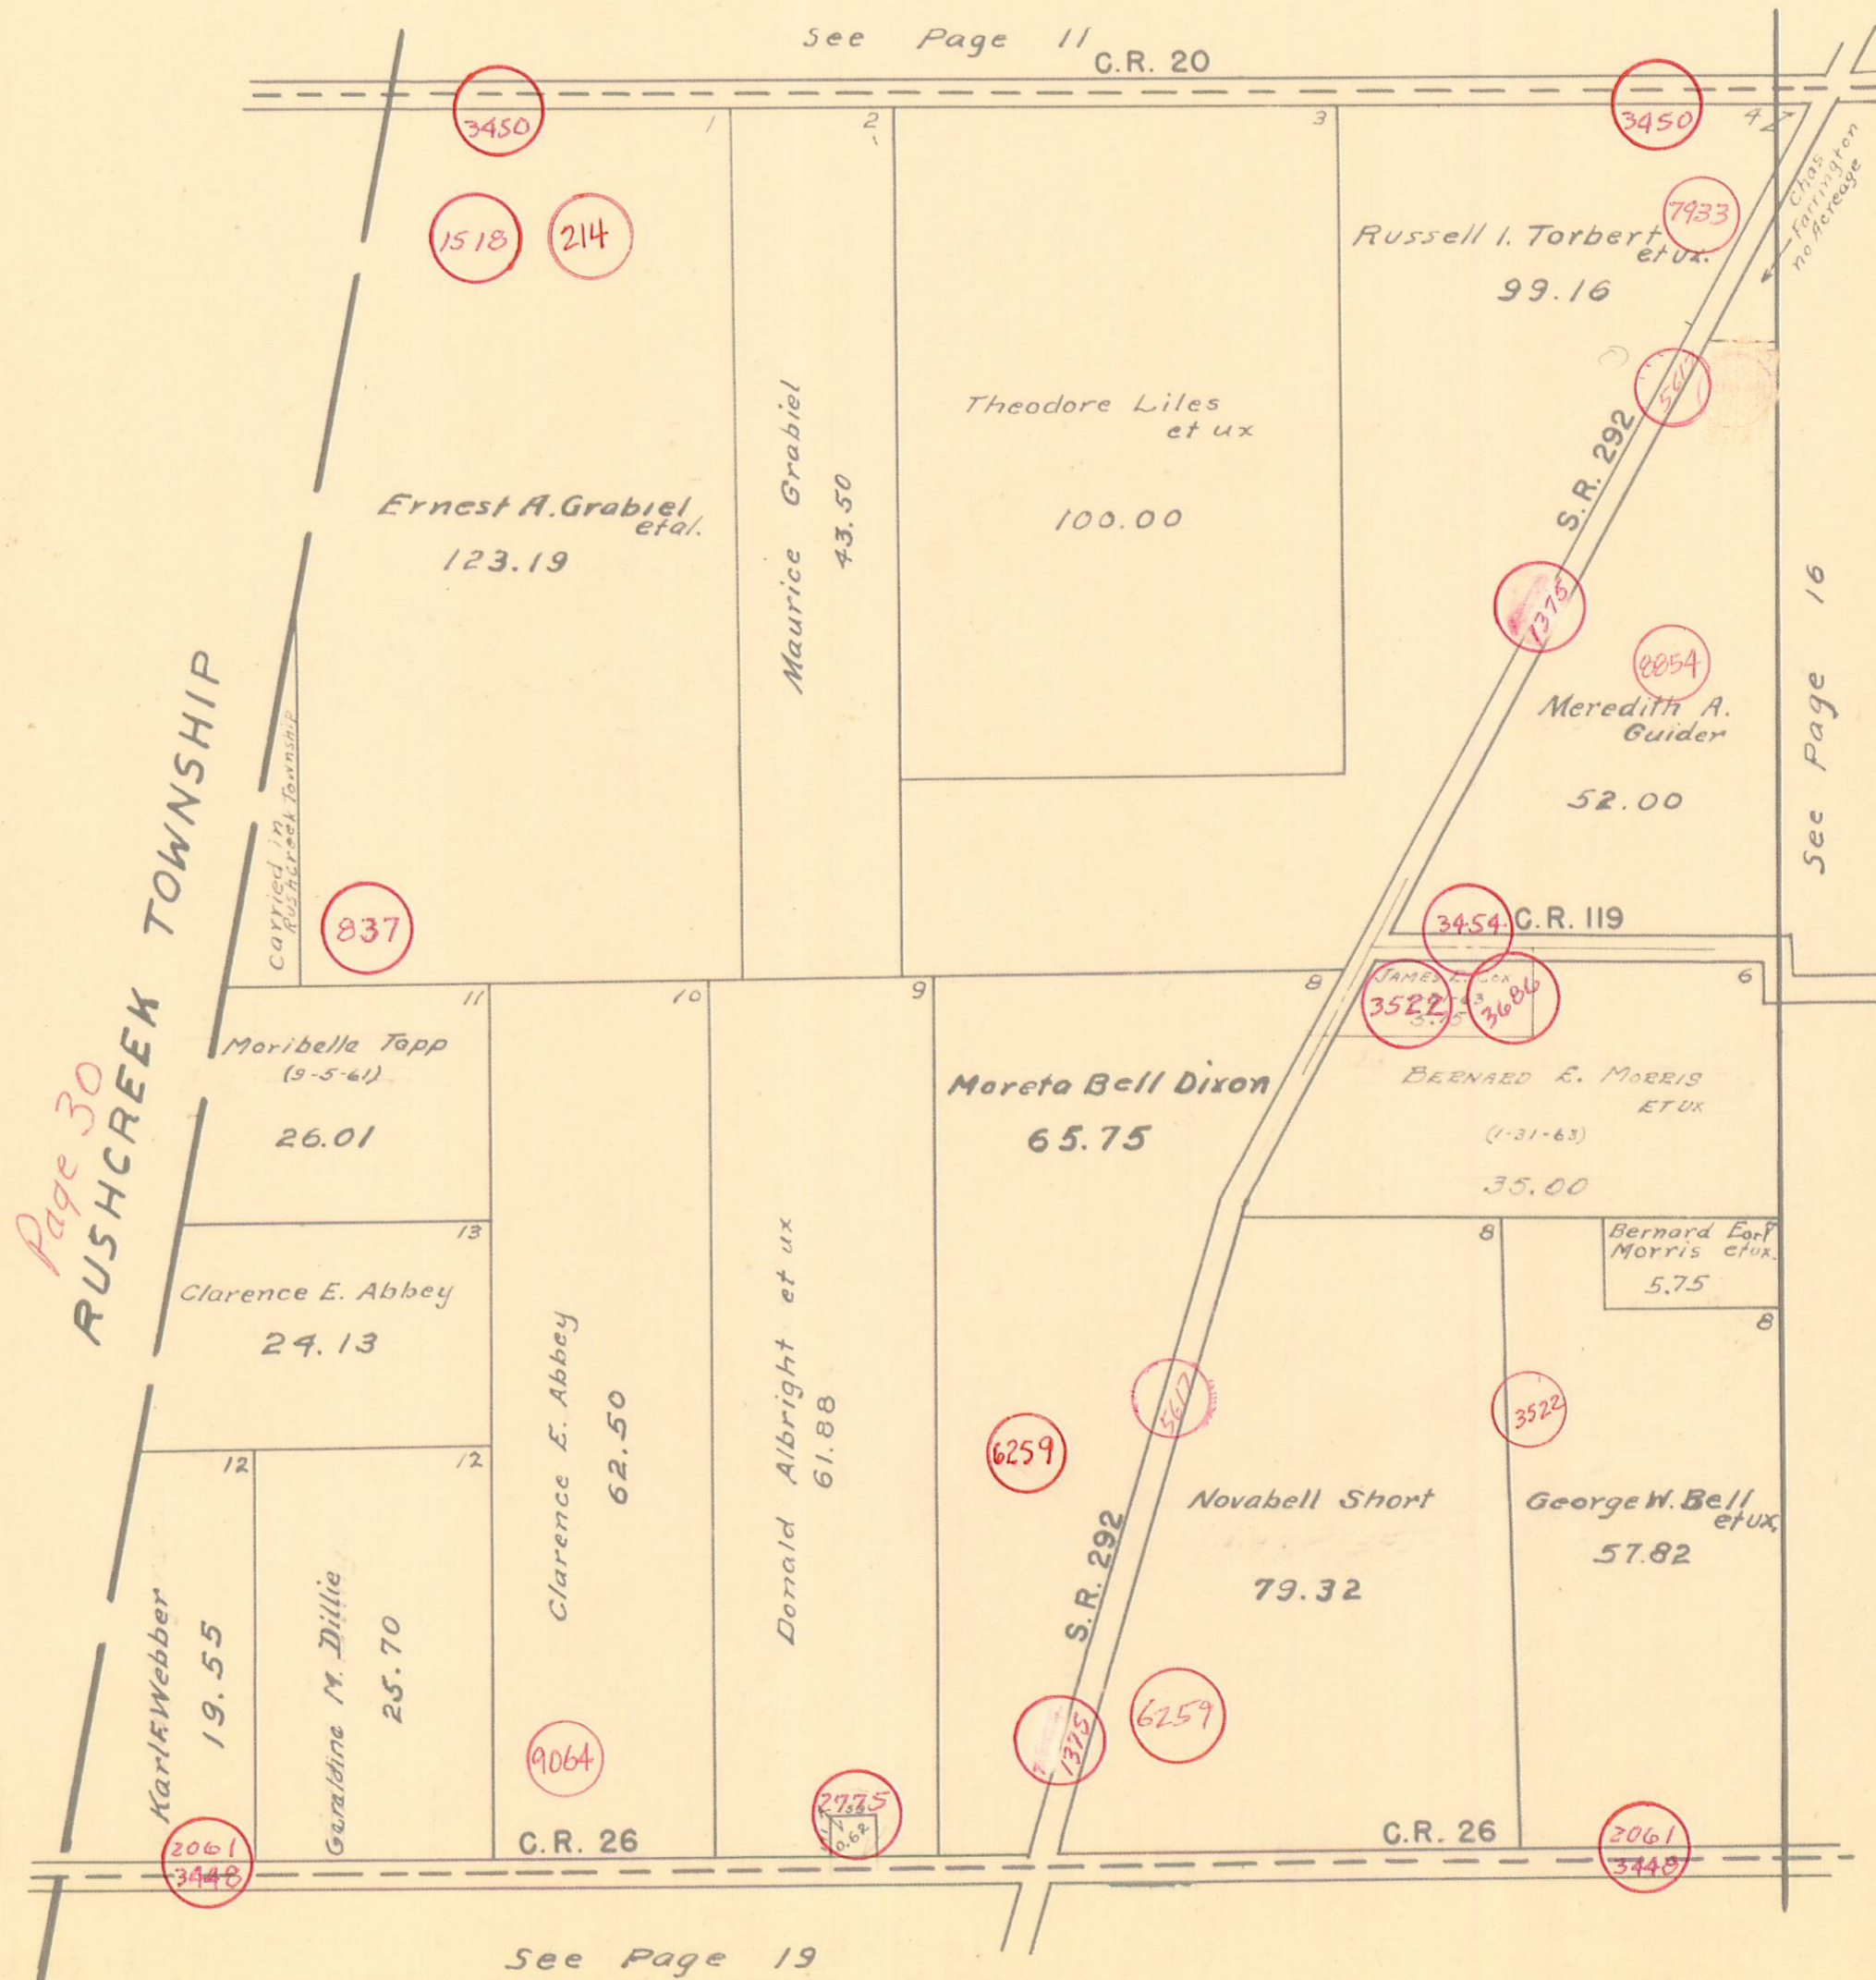

BOKE SCREEK TOWNSHIP
 VIRGINIA MILITARY SURVEY 9890

SCALE 10 CHAINS TO THE INCH

See Page 11 C.R. 20

See Page 16

Page 30
 RUSHCREEK TOWNSHIP

See Page 19

1/1/63
 D.E.G.