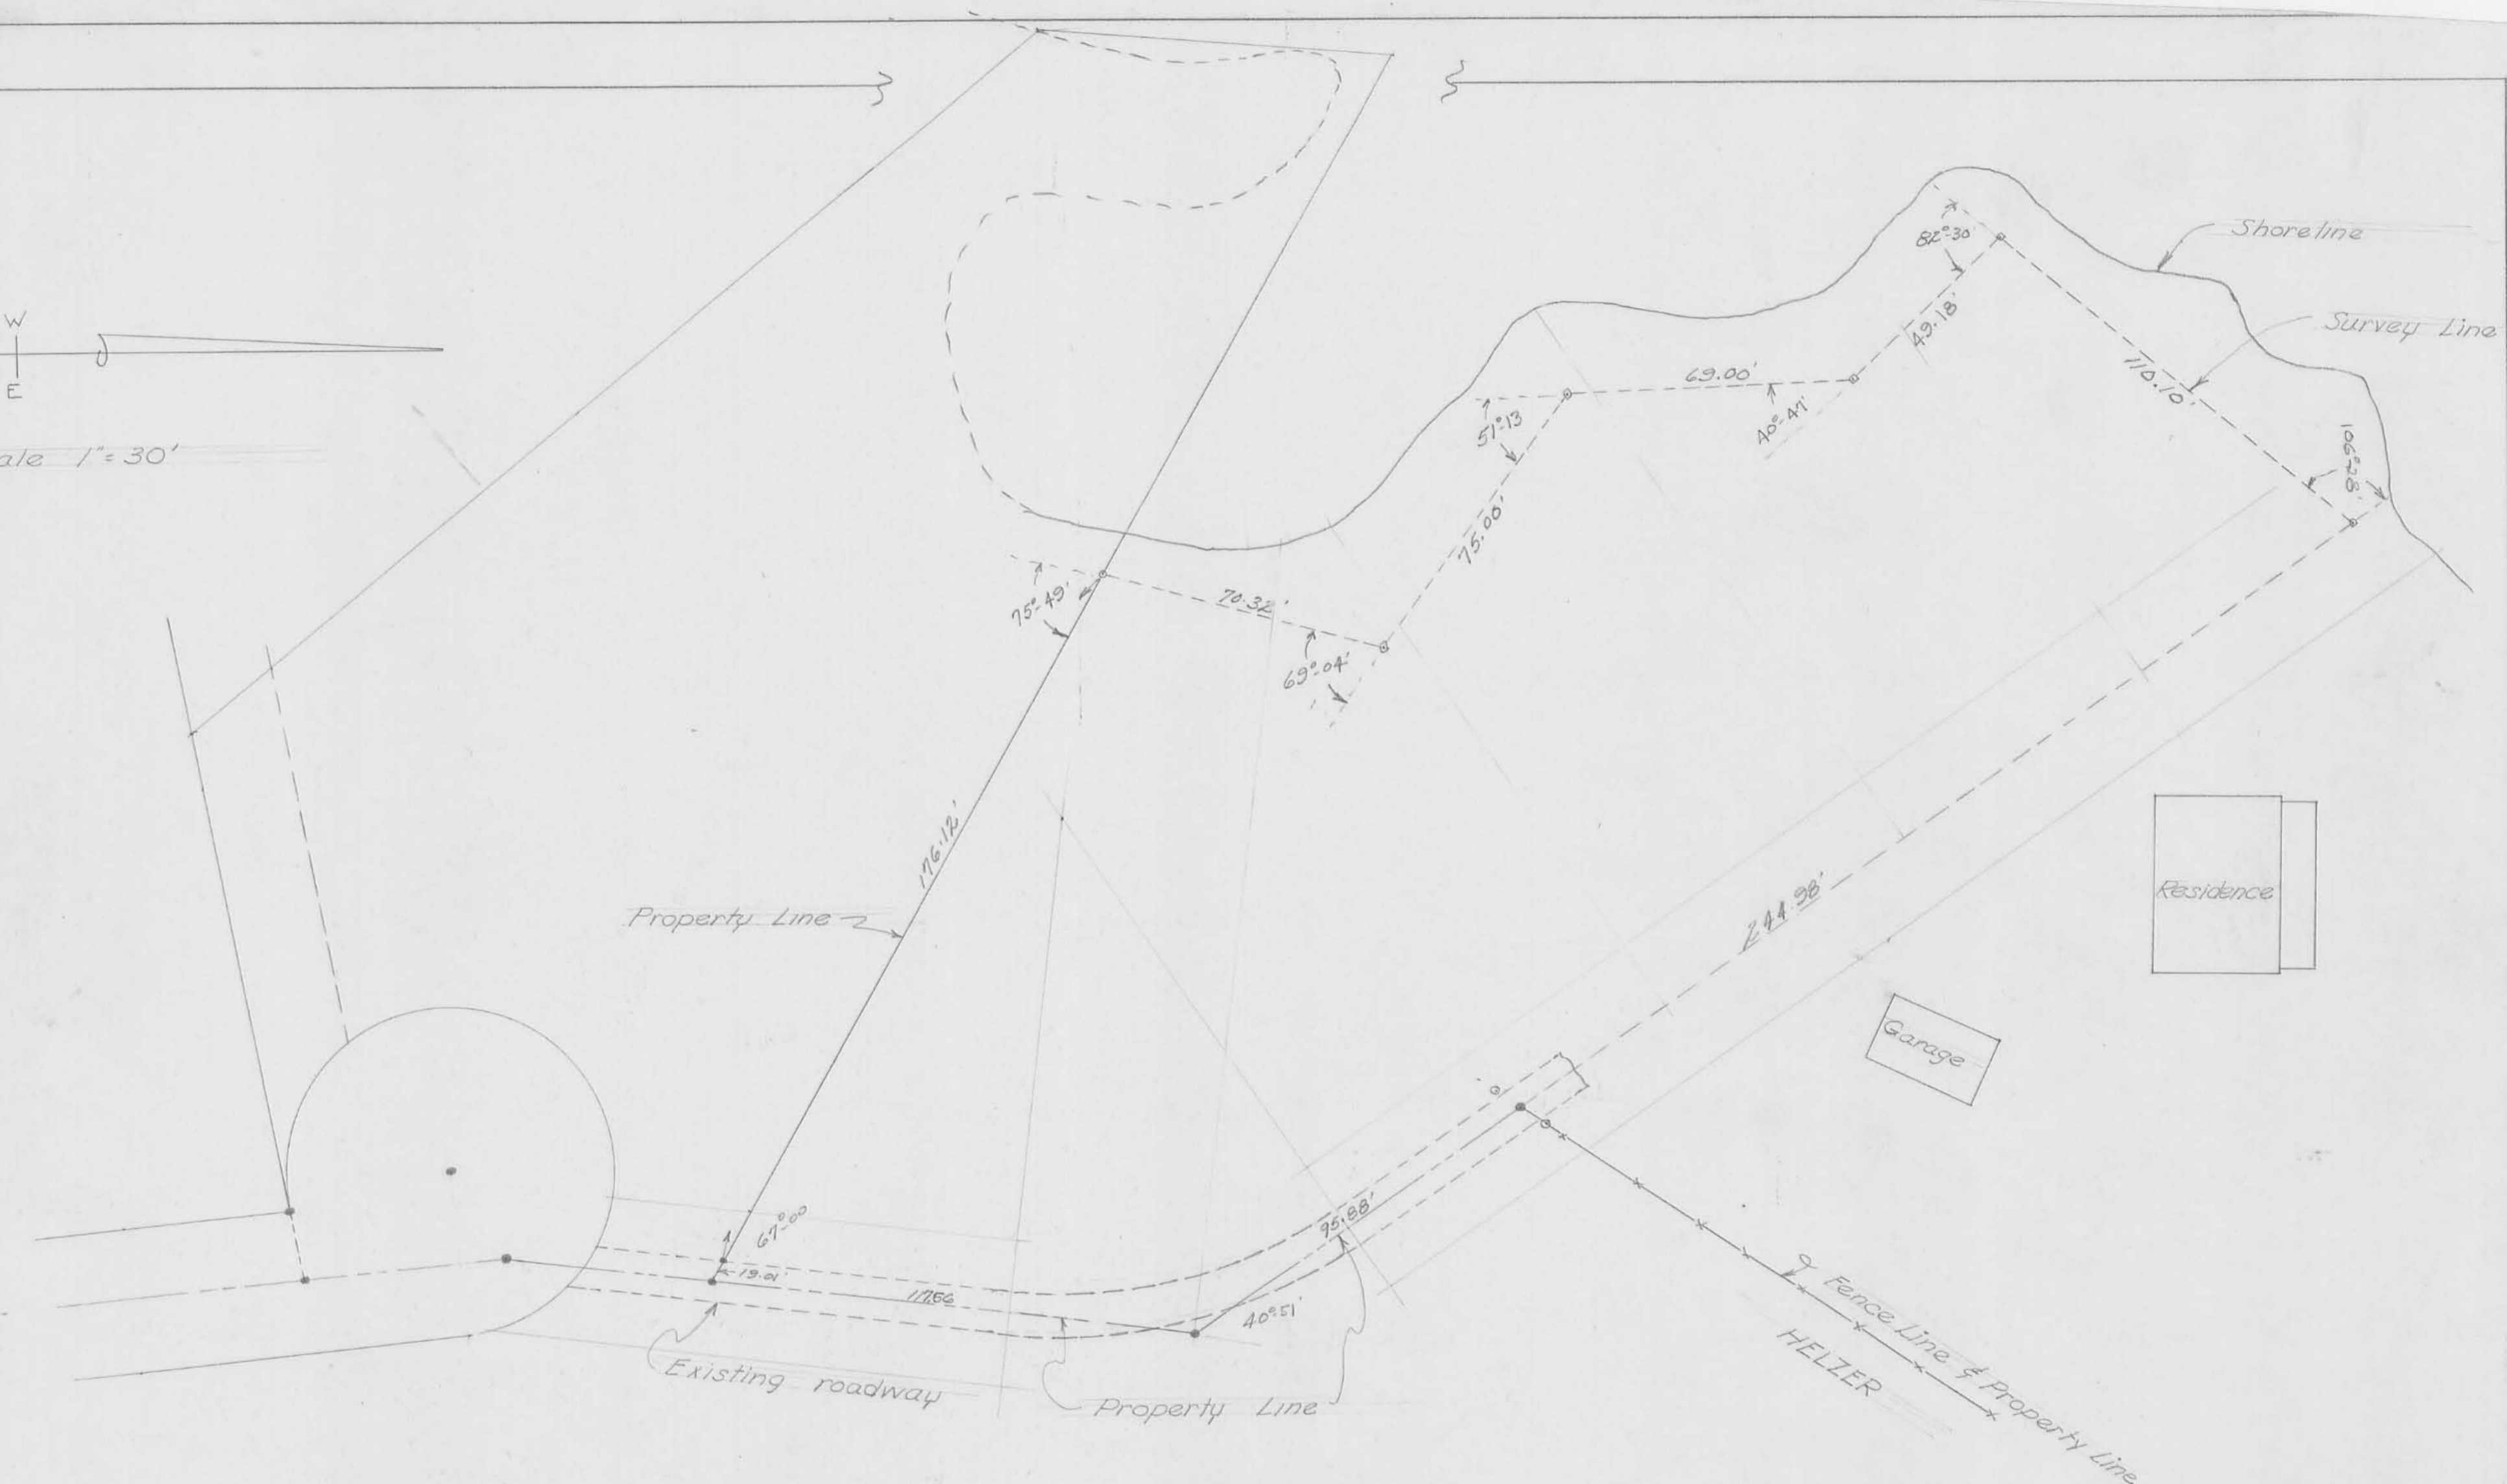

Scale 1" = 30'

WOLF ISLAND
VERNON HOSSELMAN JR