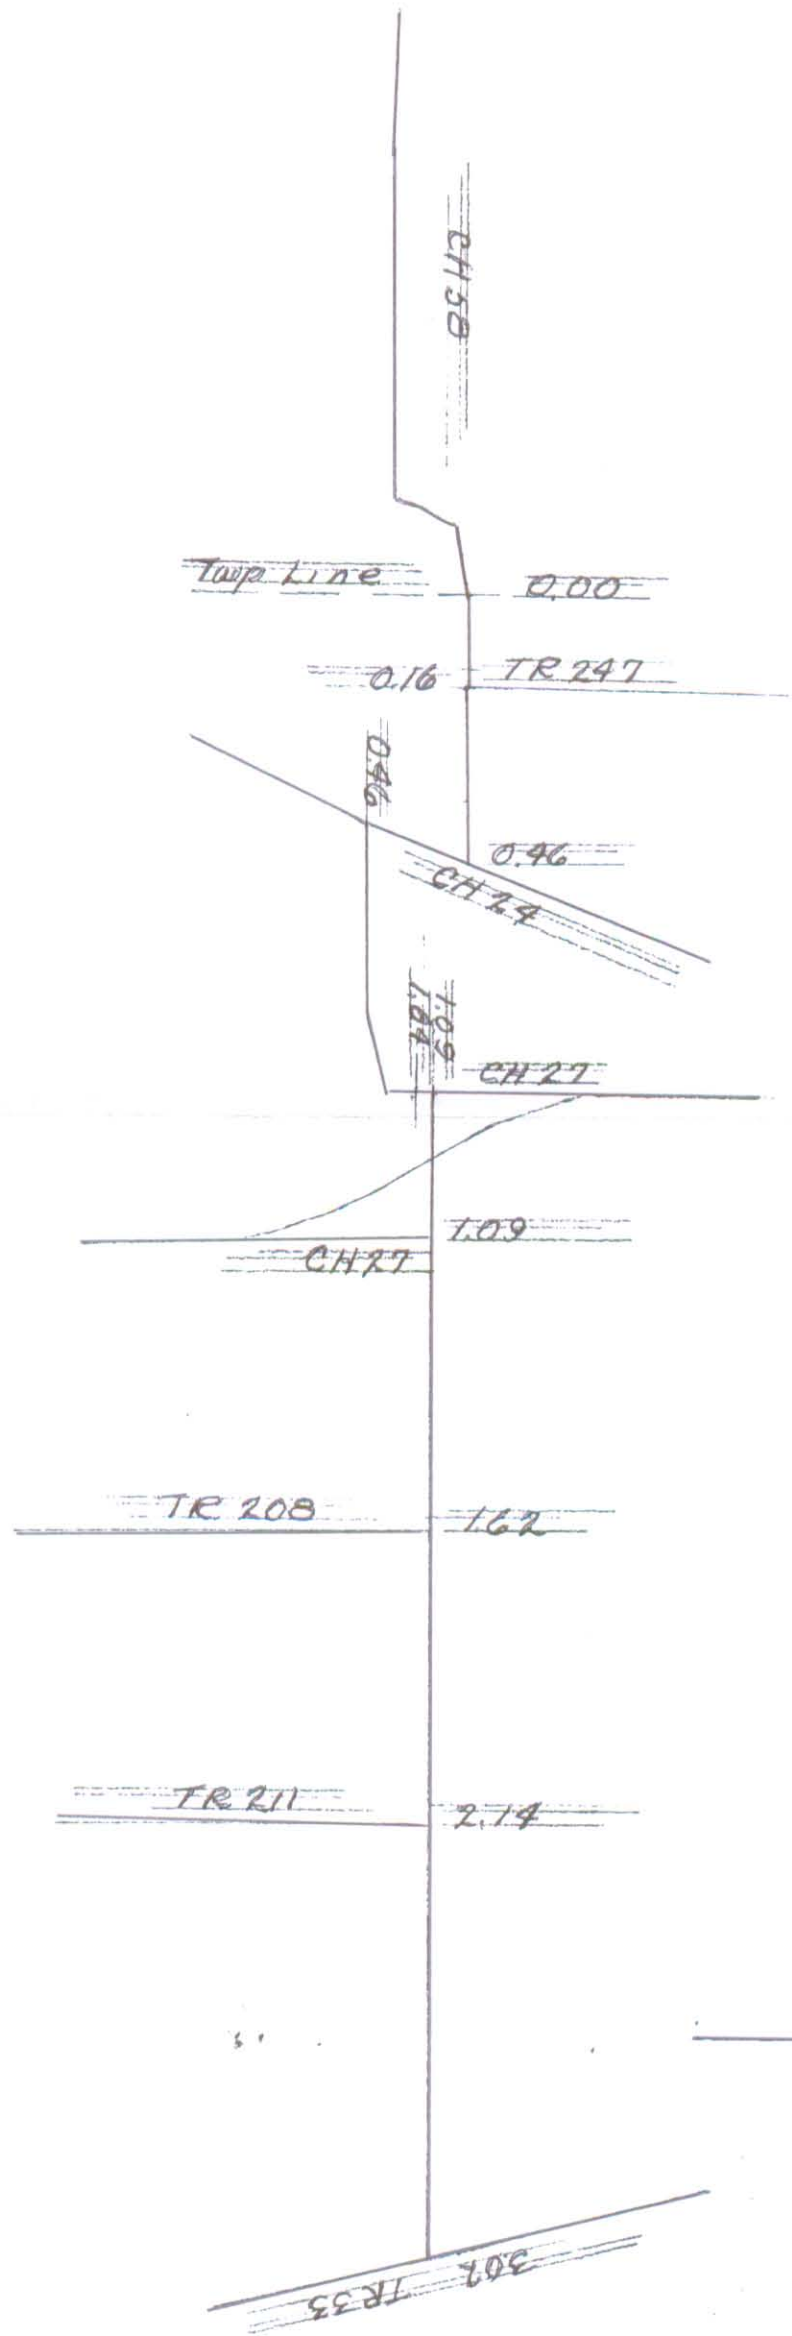

Sec 000 to 104
 Sec 104 to 109
 Sec 109 to 302

40' Right of way
 40' Right of way

Road 207

Washington Township
 Saddle 3" = 1 MI