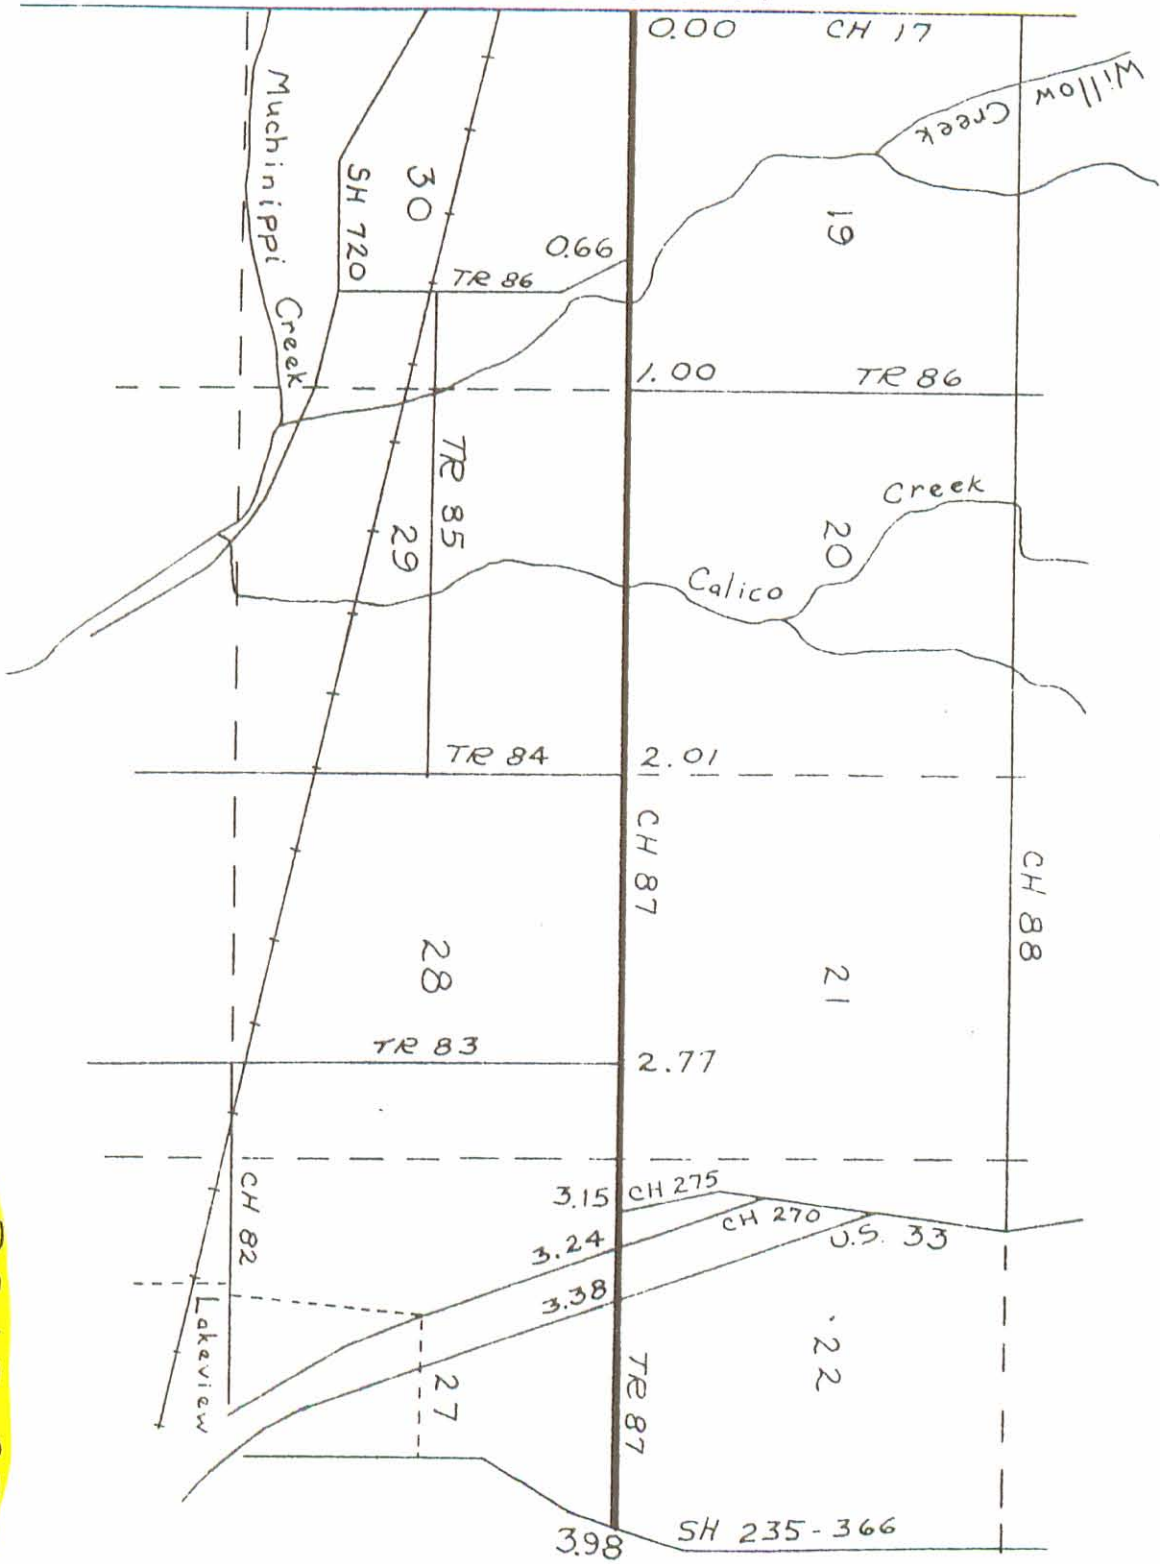

AUGLAIZE COUNTY

Right of Way
Sec. 0.00 to 3.98 40 feet

ROAD 87