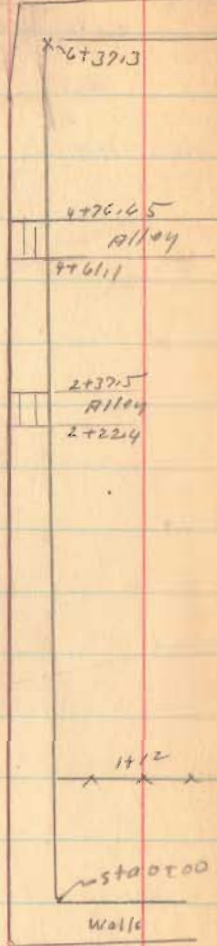

Columbus St.

Zanesfield,

S.H. 235

Route 32

To Columbus

1-16-34
17

Main St.