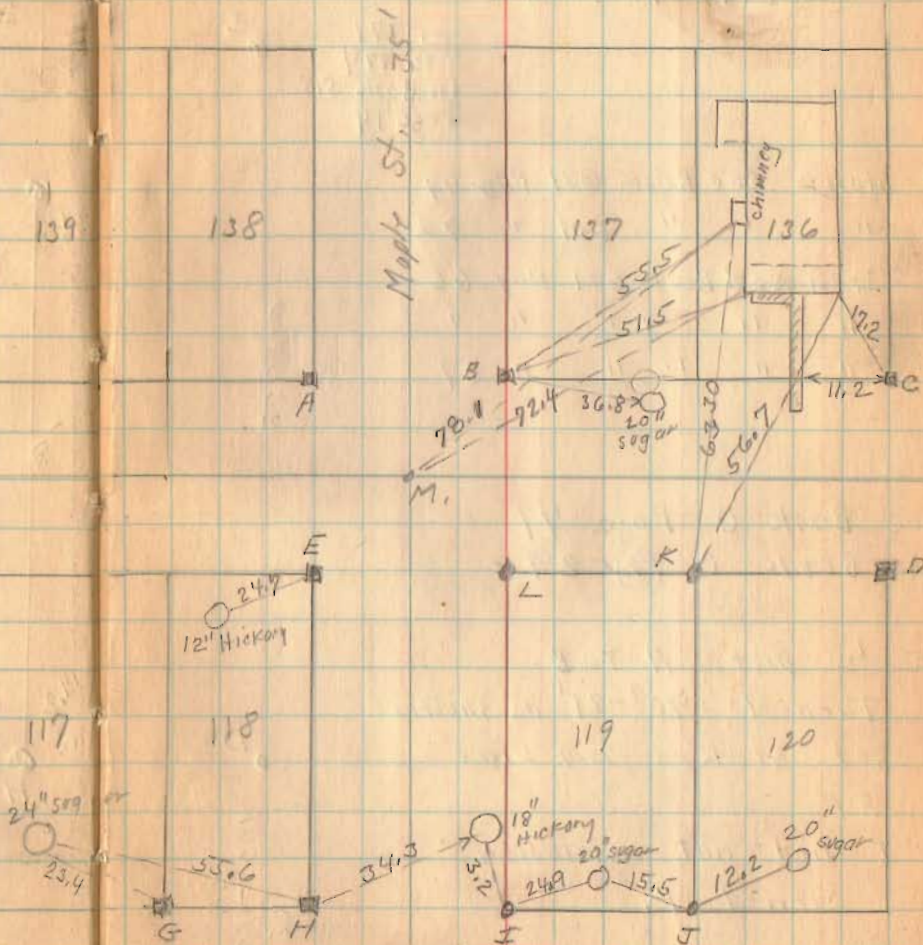

June-5-1937  
 Wm  
 F. Wright.  
 W. B. Wright

40

Lot 119  
 Mountwood.  
 Washington Twp.

See J-9  
 See Plat Book 3-C Page 9

- A Found old Hub Placed 2"x2"x24" Hub
- B " " " " "
- C " " " " "
- D " " " " "
- E " " " " "
- F " " " " "
- G " " " " "
- H " " " " "
- I Placed Iron Pipe
- J Found old Hub Placed Pipe
- K " " " " "
- L " " " " "
- M. I. Pipe Found

For Conrad Flockencier  
 101 N. Elm Bellefontaine

1782

INDEXED ON