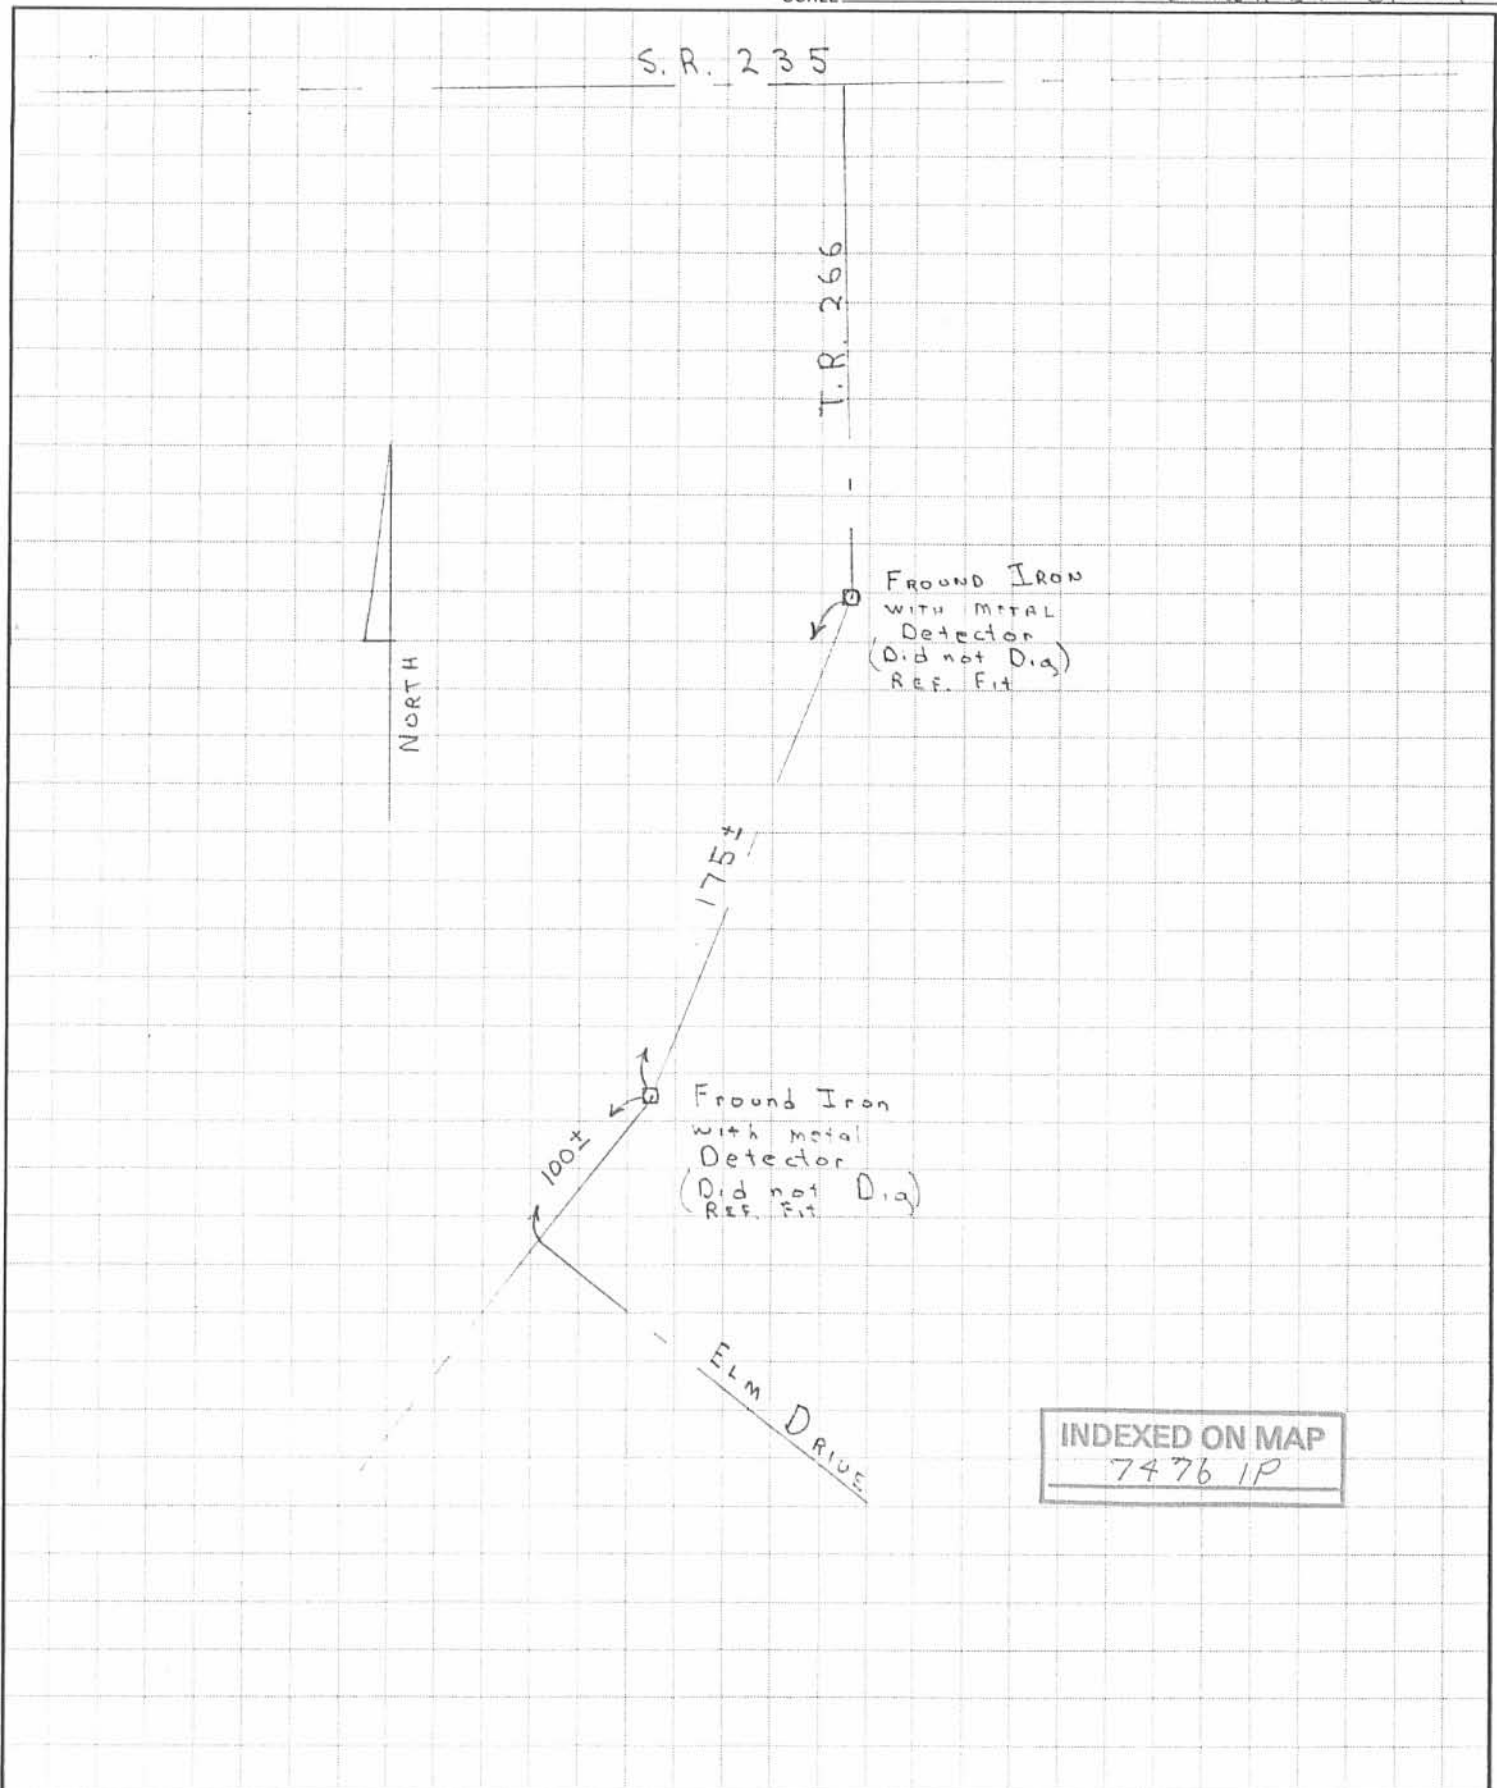

7476

LESLIE H. GEESLIN
P. O. Box 274
RUSHSVLVANIA, OHIO 43347
(513) 468-2793

JOB SASSAFRAS POINT (SURVEY POINT RE)
STOKES TWP. (PLAT PAGE 37)
SHEET NO. V.M.S 12276 OF
LOGAN CO.
CALCULATED BY DATE
CHECKED BY DATE
SCALE Drawn BY: D.H.G. 1-24-86

INDEXED ON MAP
7476 IP