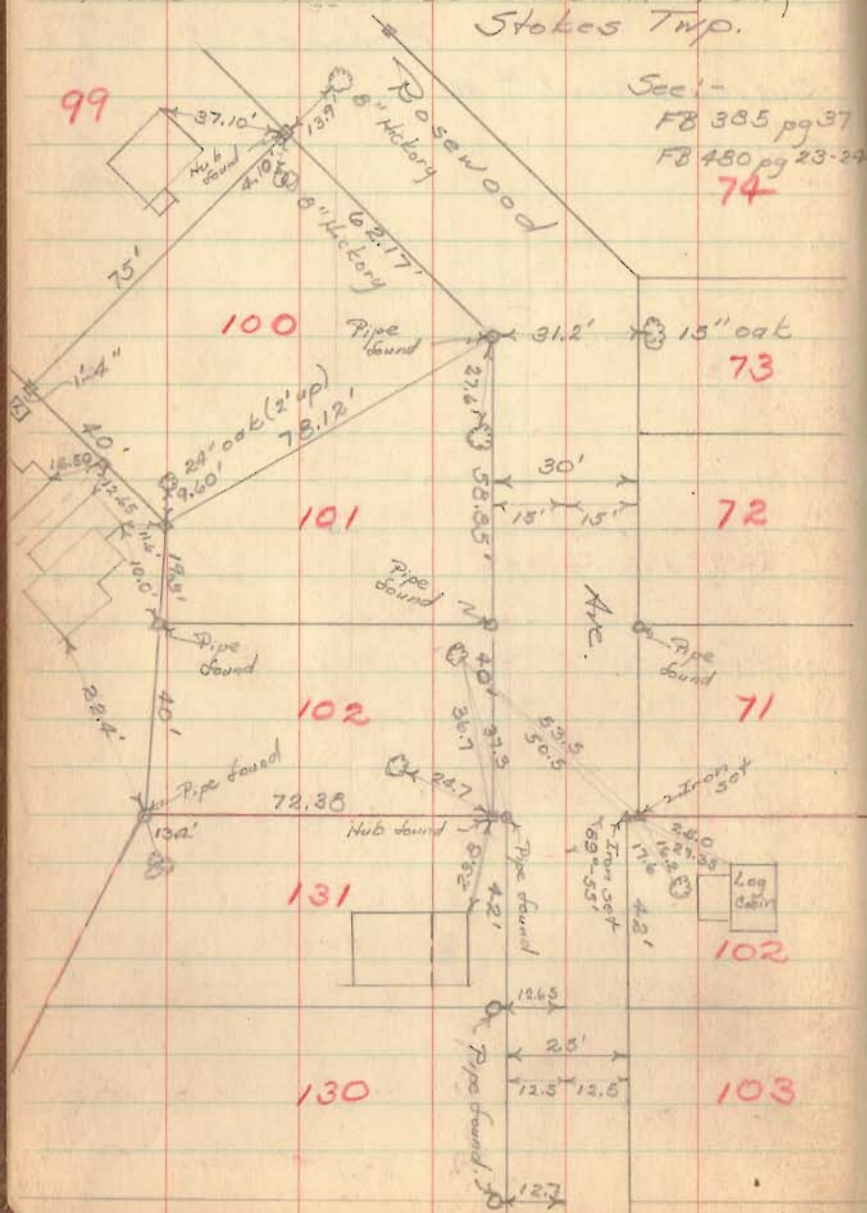

# Survey of Rosewood Avenue

Wises + Nicholson's Island View,  
Stokes Twp.

Party:-  
C. Keyser  
D. Dodson  
D. Mitchell  
N. Keyser

June 4 1949  
Fair Hot 80° 5

2000 Indexed on map

See detail  
←