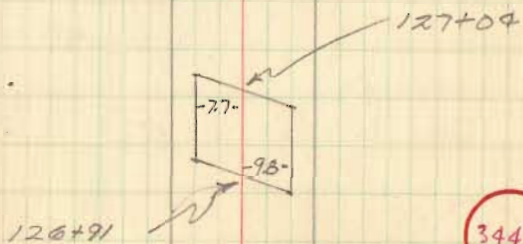

Iron Set
Sta. 102+31.2
No Angle

Iron found

Gilbert Kinney

142+31.2

"Double" Arch

10" Arch

Gortet Boring

Gilbert Kinney
102+31.2

Paul A. McGrath

344Z