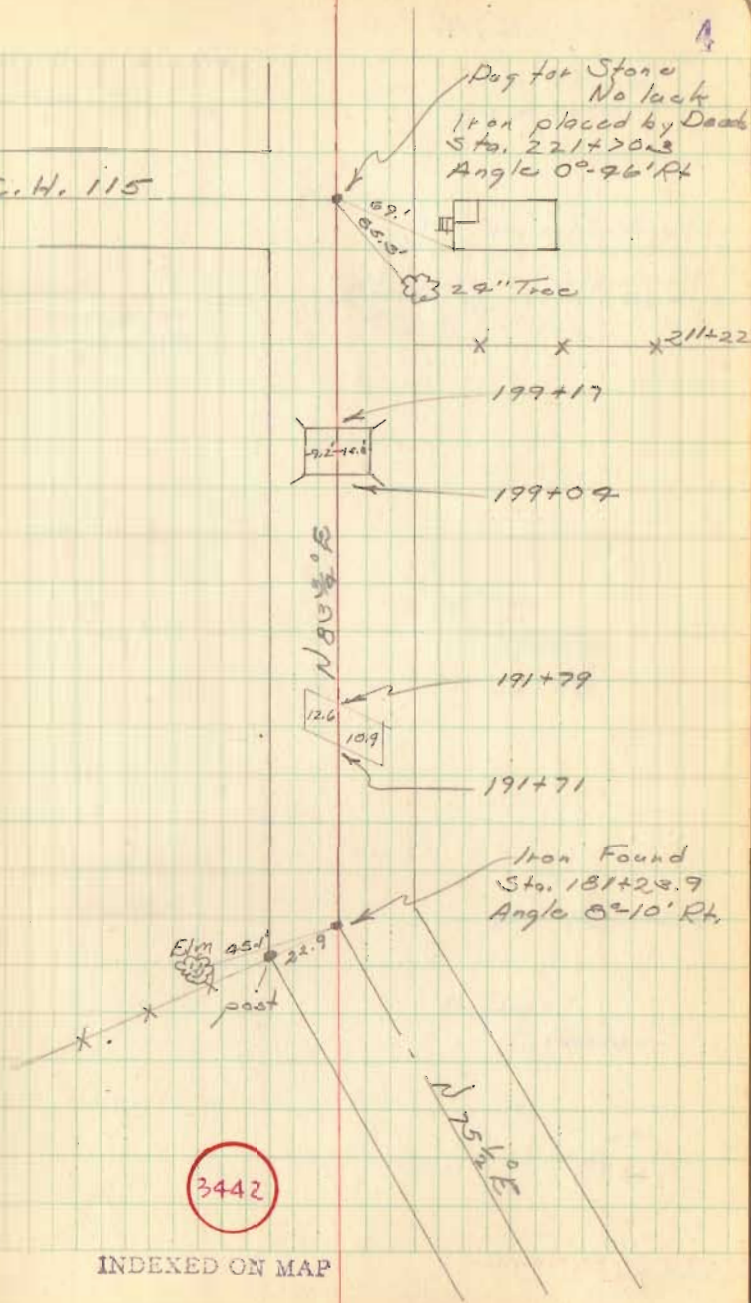

Iron Set  
Sta. 102+31.2  
No Angle

Iron found

Gilbert Kinney

142+31.2

"Double" Arch

10" Arch

Gortet Boring

Gilbert Kinney  
102+31.2

Paul A. McGrath

344Z

FB 701 C.H. 12

3442

INDEXED ON MAP

FB 701 C.H. 12

C.H. 115

Abbie Romire  
248+01.8 — x x

← Iron found  
No Angle

Herbert  
Crankleton  
21.73

Iron - No Angle  
found 12" pin on June 27  
C.N.  
24.55 cor. post, capped nail  
27.2+37  
21.77 18" Walnut

240+15.7 — x x

N 09 1/4 E

Moud  
Ramsey  
22.78