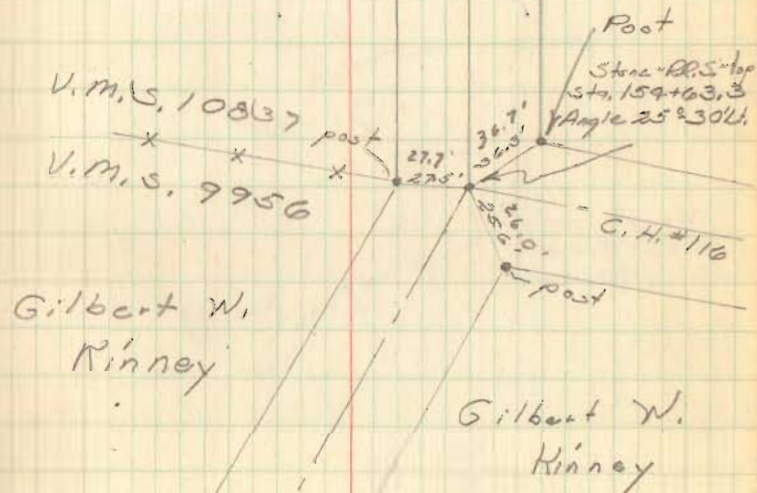

Iron Set  
Sta. 102+31.2  
No Angle

Iron found

Gilbert Kinney

142+31.2

"Double" Arch

10" Arch

Gortet Boring

Gilbert Kinney  
102+31.2

Paul A. McGrath

344Z

FB 701 C.H. 12

3442

INDEXED ON MAP

FB 701 C.H. 12

C.H. 115

Abbie Romire  
248+01.8 — x x

← Iron found  
No Angle

Herbert  
Crankleton  
21.73

Iron - No Angle  
found 12" pin on June 27  
C.N.  
24.55 cor. post, capped nail  
27.2+37  
21.77 18" Walnut

240+15.7 — x x

N 09 1/4 E

Moud  
Ramsey  
22.78