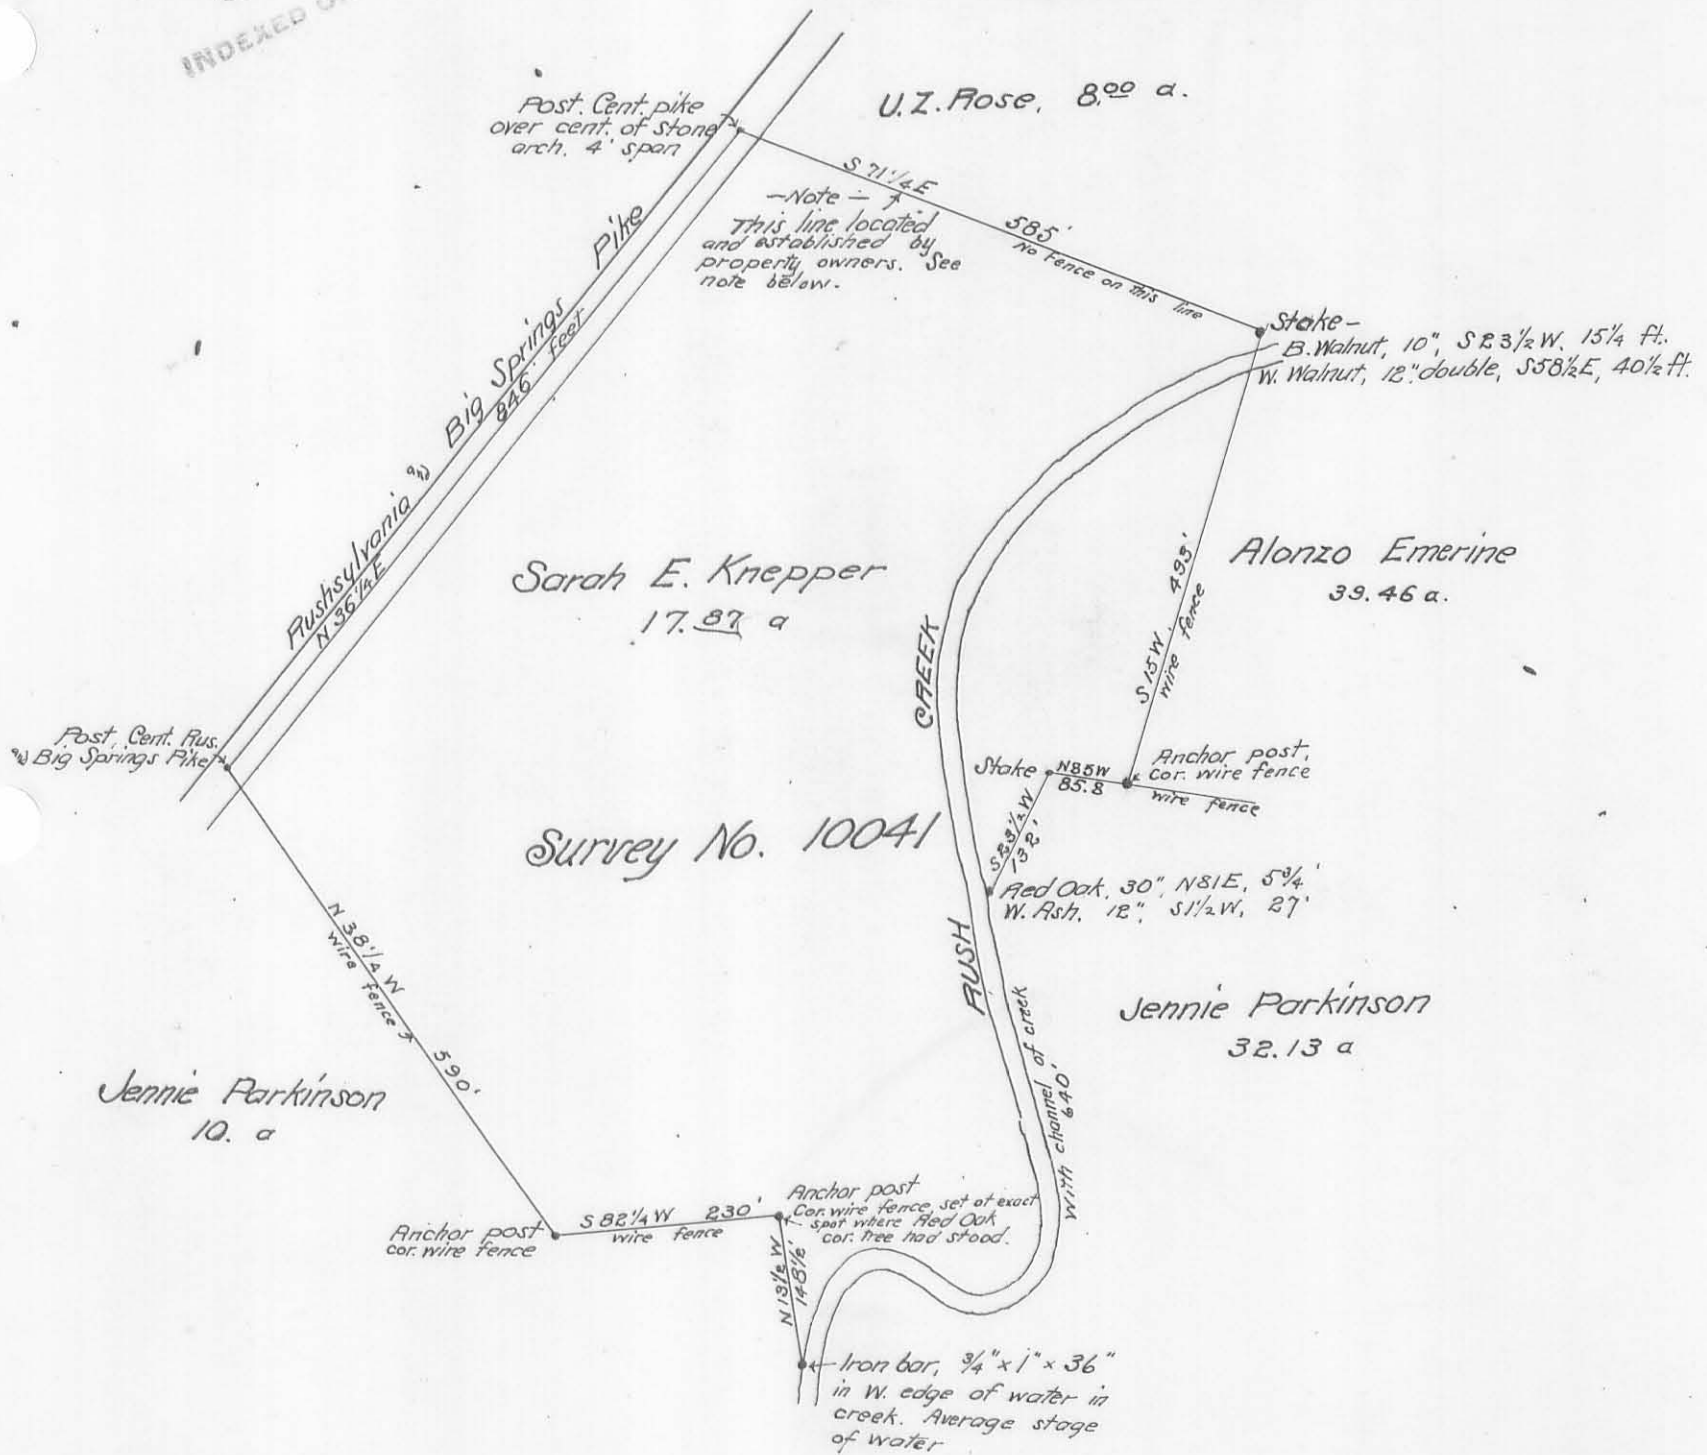

Compared

— Plat —

Sarah E. Knepper Surv.

in Surv. 10041

May 14, 07

(156)

INDEXED ON MAP

Note - The line between the lands of Sarah E. Knepper and U.Z. Rose, located and established this day by U.Z. Rose and Dr. A.V. Knepper, authorized agent for said Sarah E. Knepper.

May 14, 1907.

S.A. Buchanan,
Surveyor.