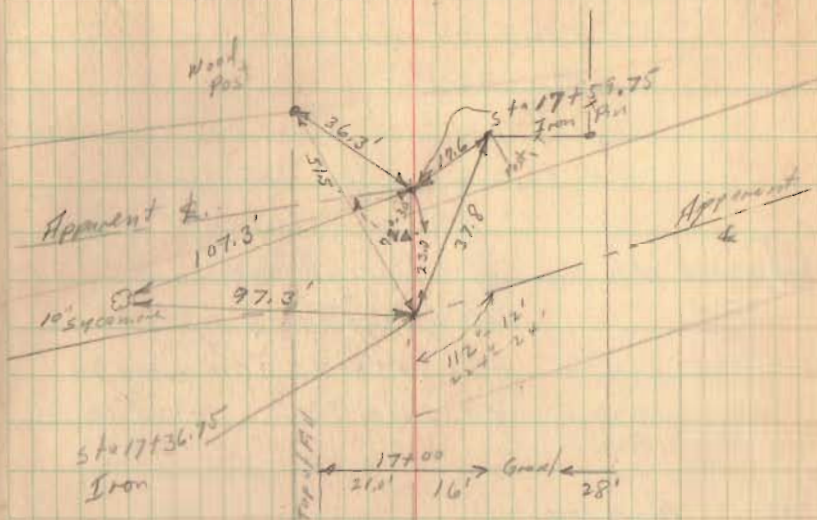

Road 155 - East Liberty - Perry TWP.
VMS 4689

May. 27, 1945
E. Cone
G.W. 30

1820

INDEXED ON MAP

1820

INDEXED ON MAP

1020

INDEXED ON MAP

1820

INDEXED ON MAP