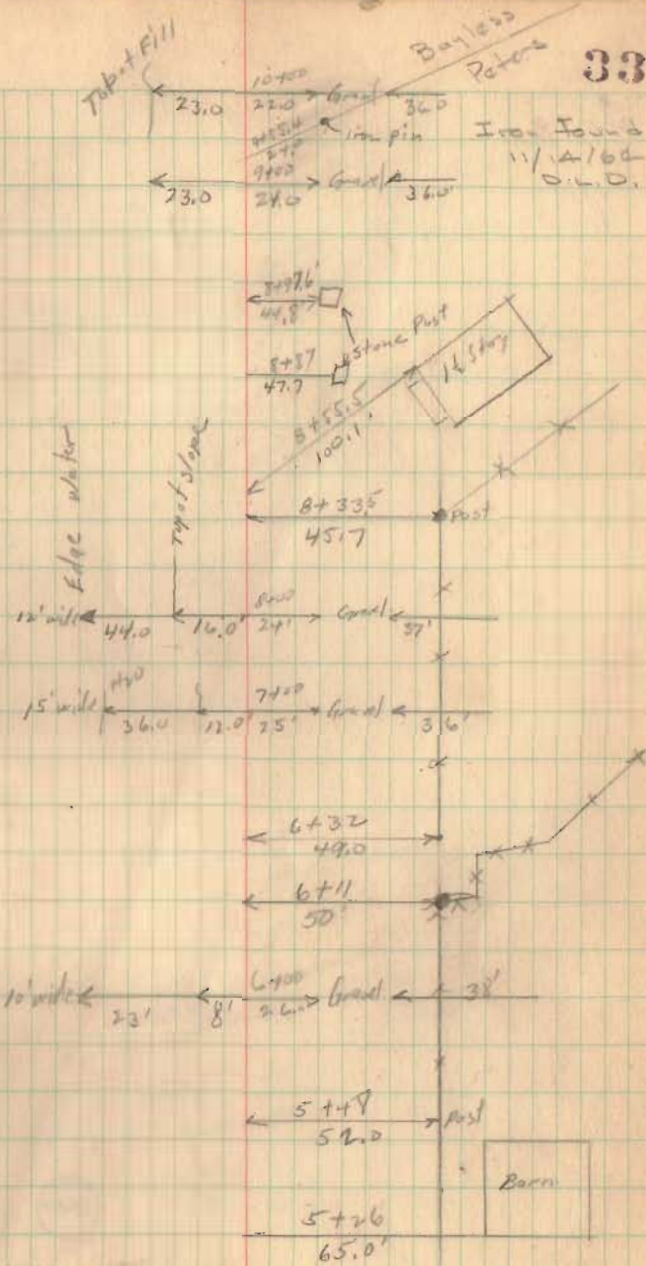

Road 155 - East Liberty - Perry TWP.
VMS 4689

May. 27, 1945
E. Cone
G.W. 30

1820

INDEXED ON MAP

1820

INDEXED ON MAP

1020

INDEXED ON MAP

1820

INDEXED ON MAP