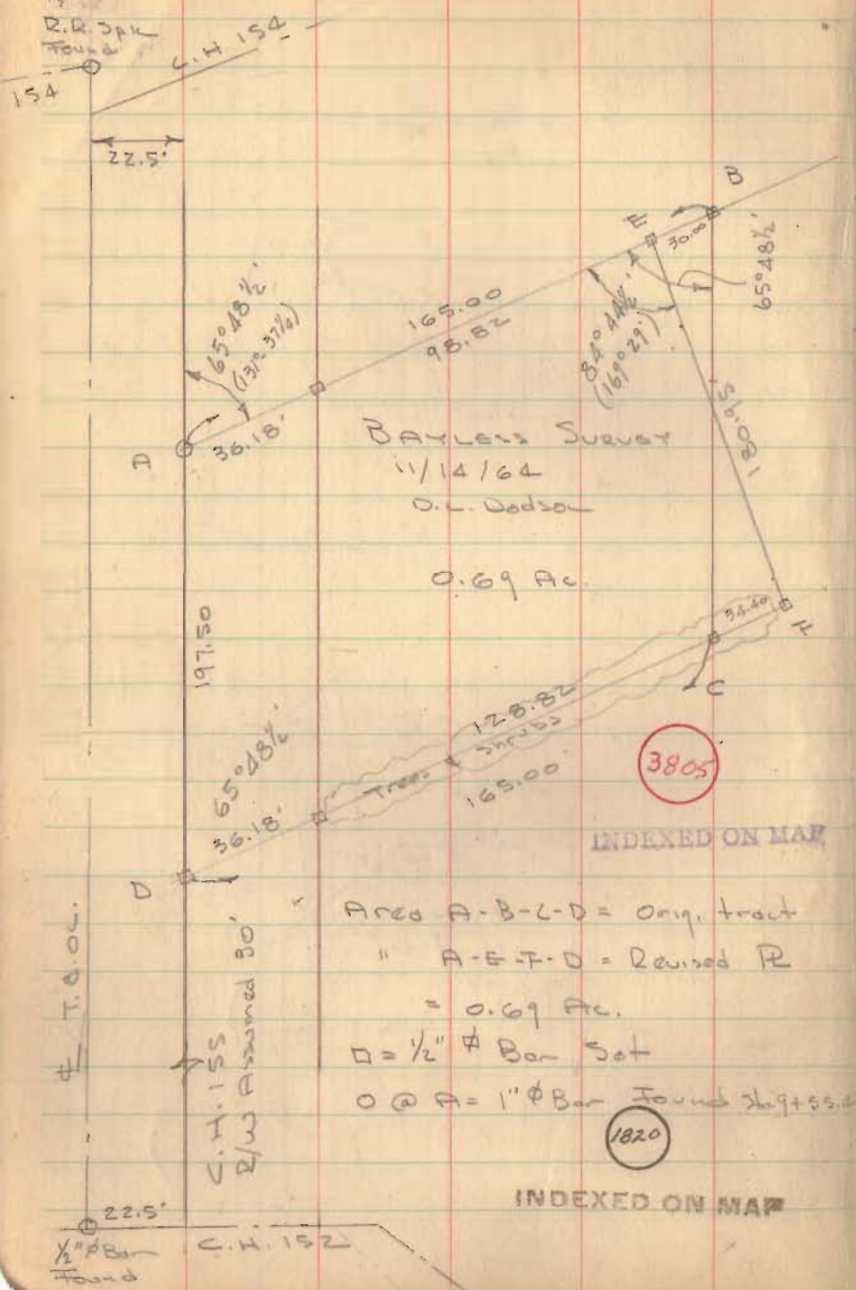

Road 155 - East Liberty - Perry TWP.
VMS 4689

May. 27, 1945
E. Cone
G.W. 30

1820

INDEXED ON MAP

1820

INDEXED ON MAP

1020

INDEXED ON MAP

1820

INDEXED ON MAP