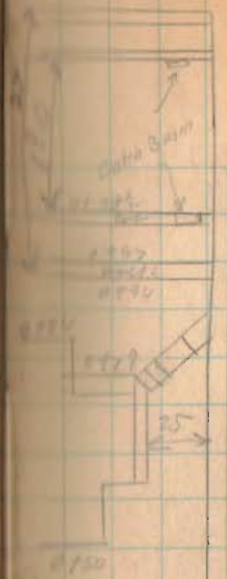

I.C.H. 130 W. Sandusky Ave

July 28 1930 25

cloudy  
Wright.  
M=Kirkham.

& Walker 1 to 7 1/2

2 Story  
Frame  
# 504  
W. C. Brownfield

INDEXED ON MAP

4932

0+00 End of Present concrete 0+13