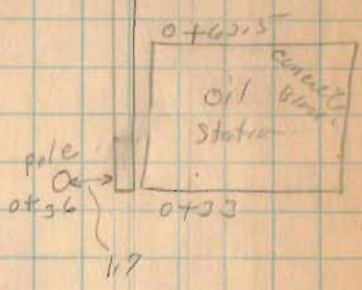

I.C.H. 130 W. Sandusky Ave

July 28 1930 25

cloudy  
Wright.  
M=Kirkham.

& Walker 1 to 7 1/2

2 Story  
Frame  
# 504  
W. C. Brownfield

INDEXED ON MAP

4932

0+00 End of Present concrete 0+13