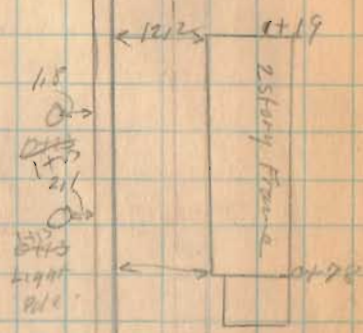

I.C.H. 130 W. Sandusky Ave

July 28 1930 25

cloudy  
Wright.  
M=Kirkham.

& Walker 1 to 7 1/2

2 Story  
Frame  
# 504  
W. C. Brownfield

INDEXED ON MAP

4932

0+00 End of Present concrete 0+13