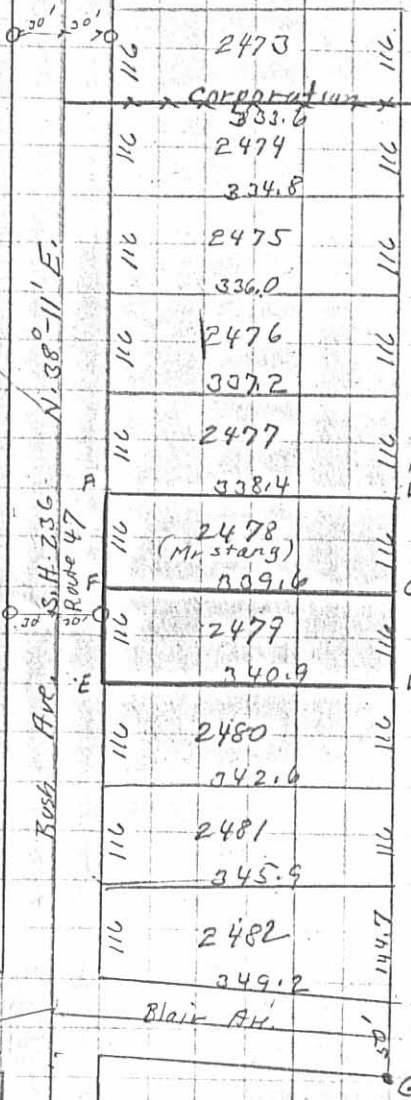

Oct. 3-1936
 F. Wright
 W. Wright
 G. Posey

stang.
 Lot 2478 and 2479
 Rush Ave. Bellefontaine
 V.M.S. 5245

Lot Numbers and sides as
 shown in Logan County
 Recorder's office Book Page

A Found old Iron
 C " " "
 G " " "
 Dist C To G O.K.

Sta. 12+36
 R/W Posts
 plan L-5
 Page 3

R/W Posts
 Sta. 5+00
 plan L-5
 Page 3

INDEXED ON MAP
 1750

1750 10

INDEXED ON MAP

(over)