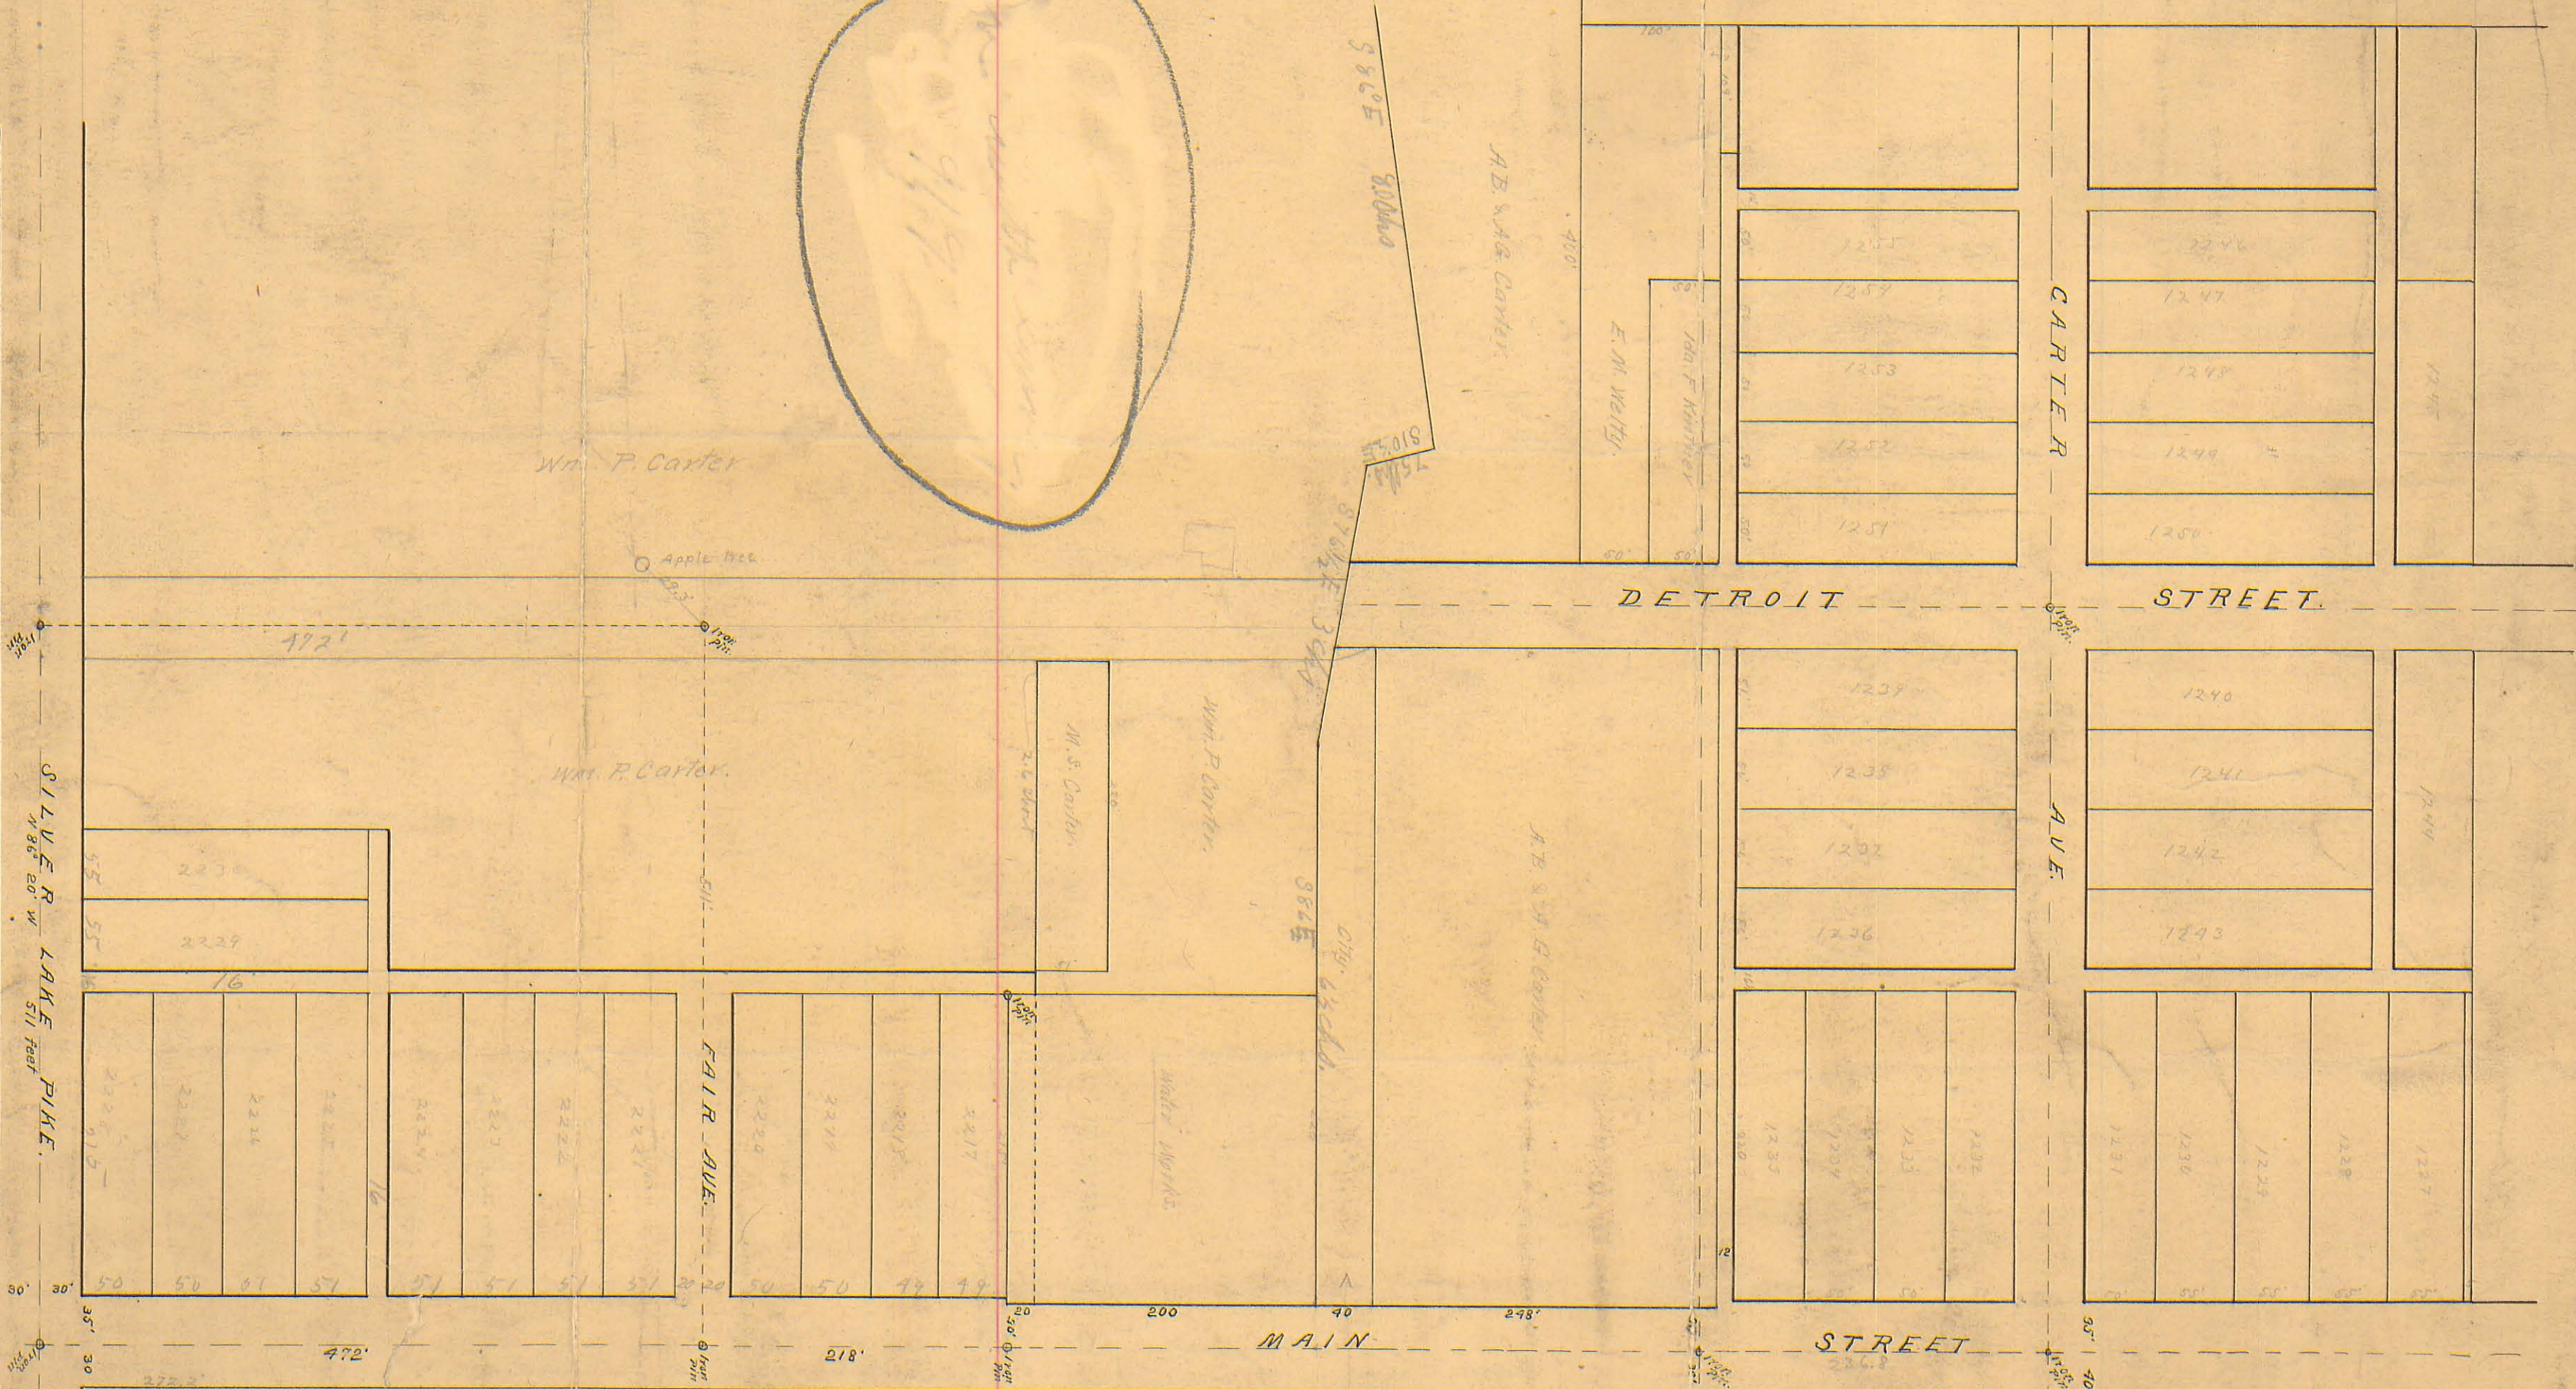

SOUTH DETROIT STREET
EXTENSION

INDEXED ON MAP 1268 IP

B-5

Surveyed for W.A. Marion Carter
 February 16th 1911.
 1911.

1269 2P
 MODIFIED BY

1500.3
190.0
1070.3

**SOUTH DETROIT STREET
EXTENSION**

SILVER LAKE PIKE.
1/86' 20' W
511 Feet

FAIR AVE.

MAIN STREET

DETROIT STREET

CARRIER

AVE.

30'

35'

50'