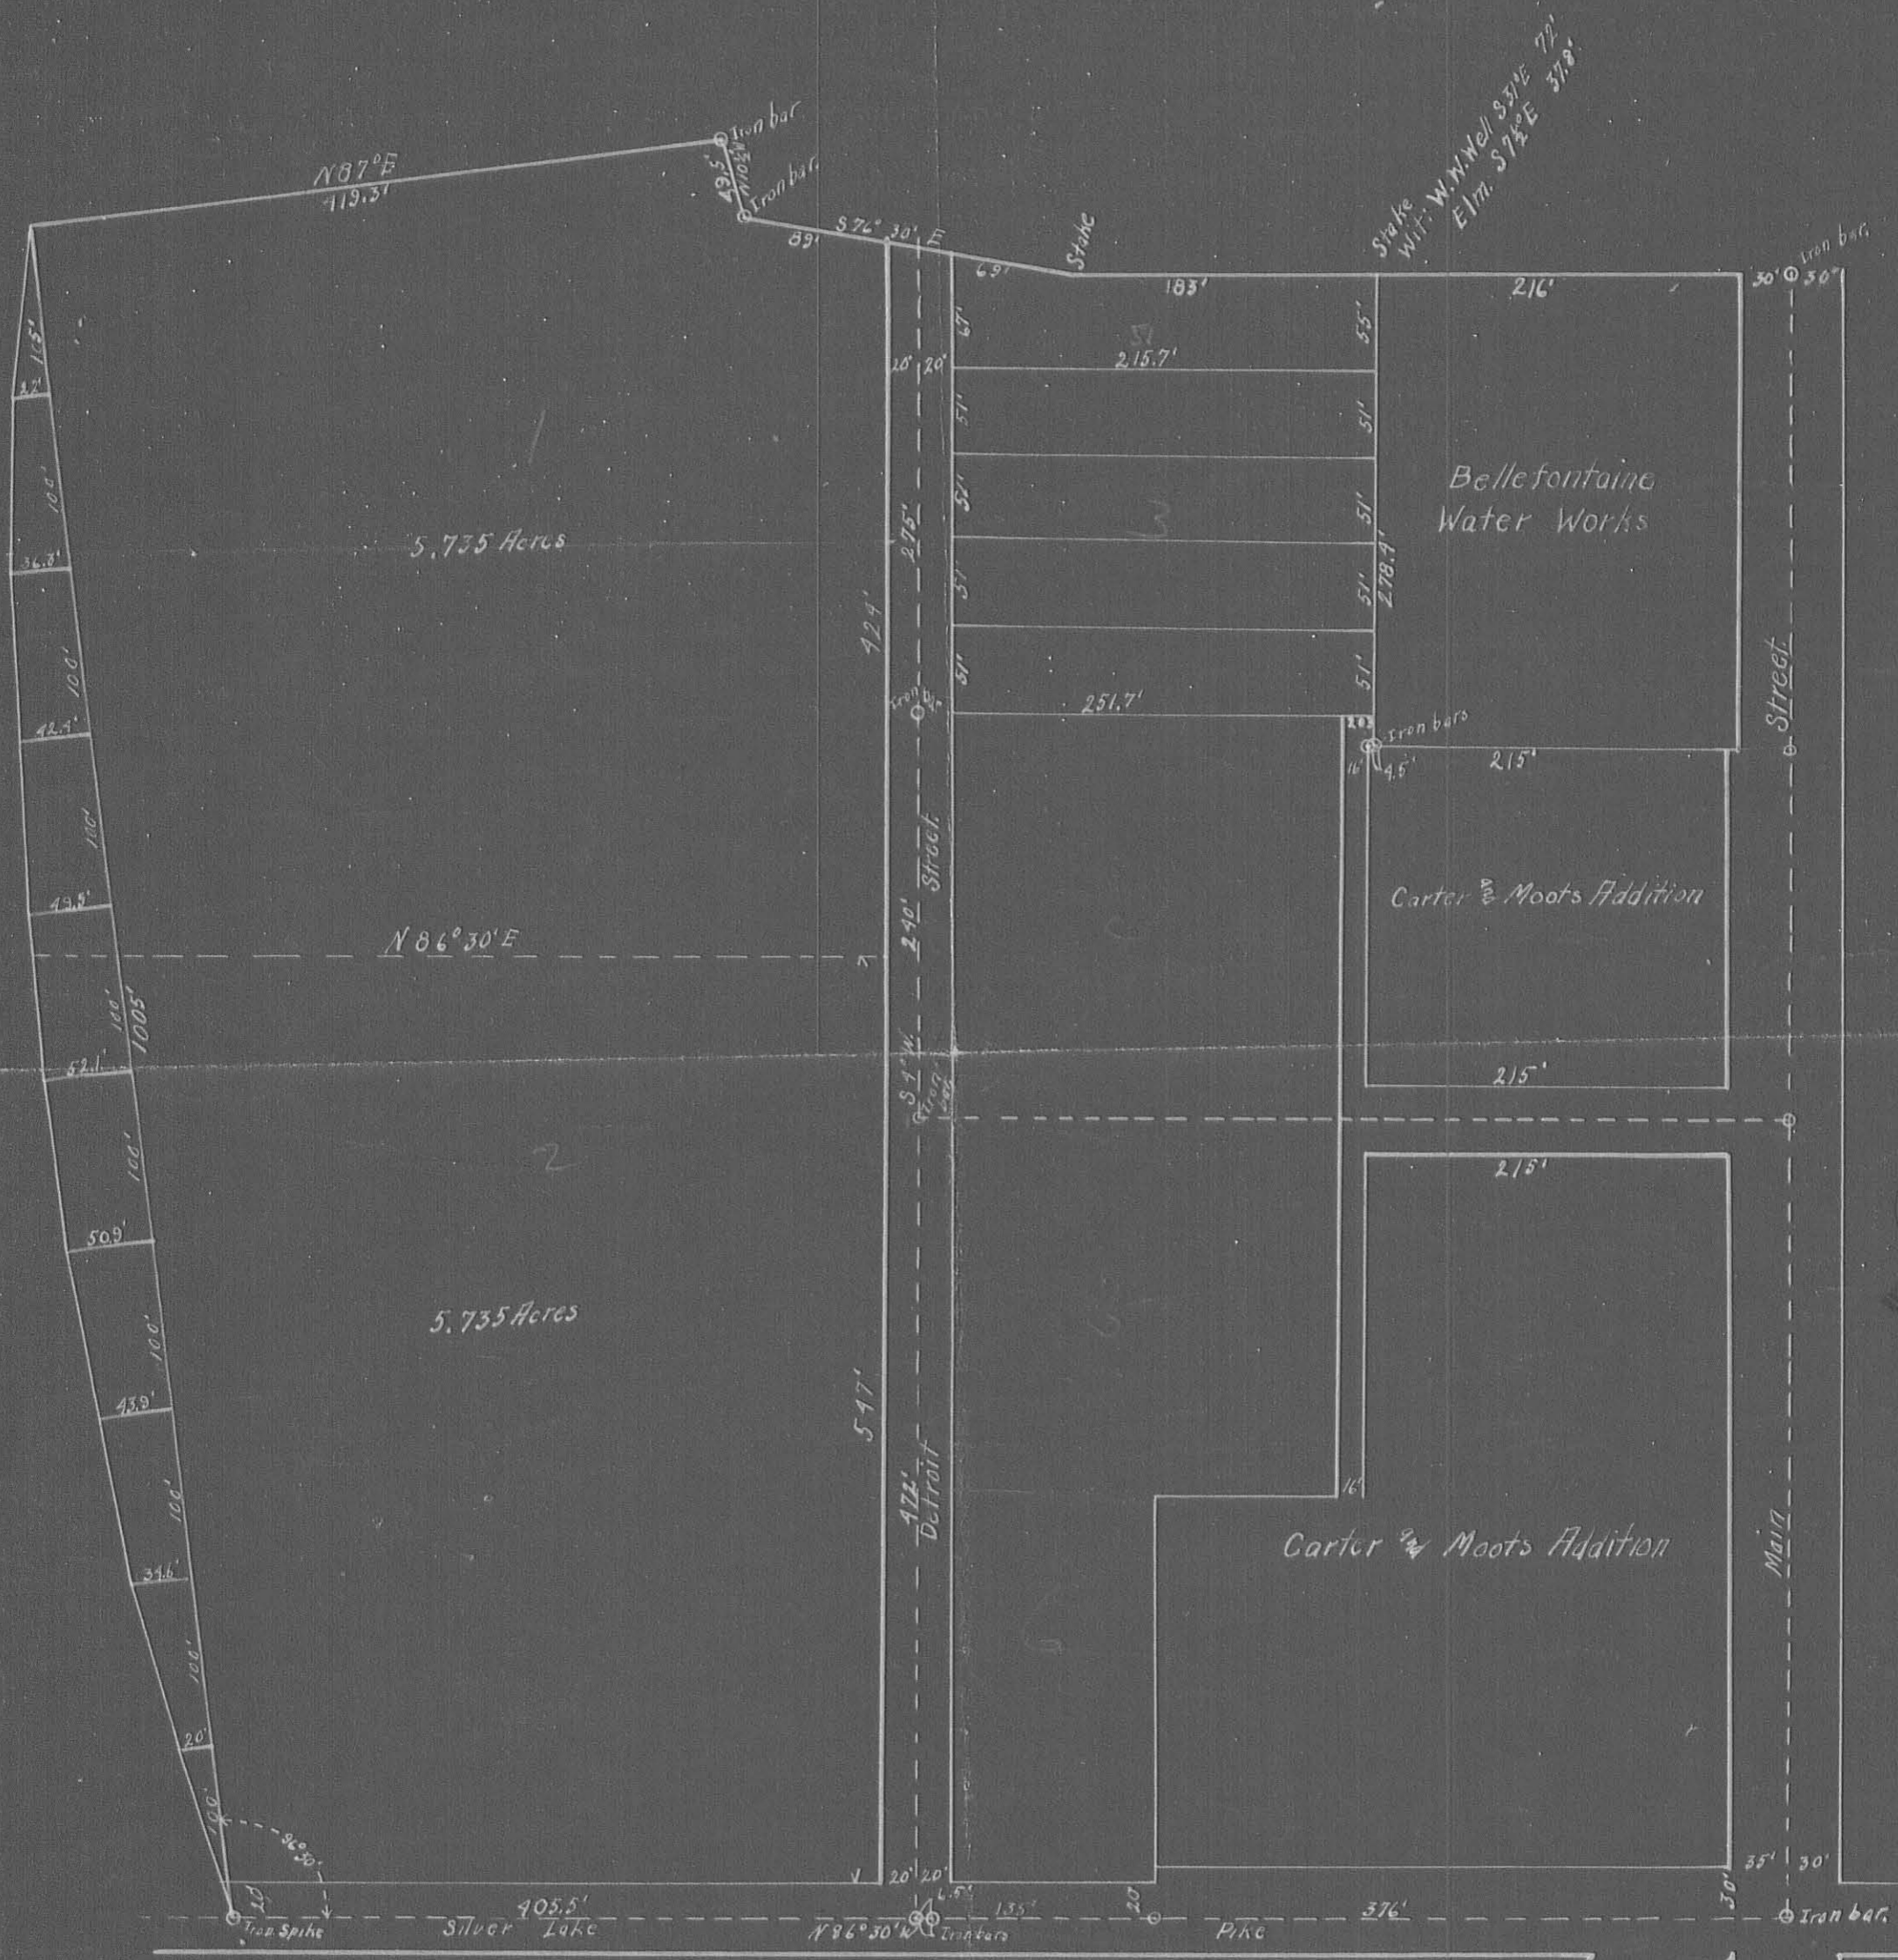

SOUTH DETROIT STREET
EXTENSION

INDEXED ON MAP 1268 IP

B-5

Surveyed for W.A. Marion Carter
 February 16th 1911.
 1911.

1269 2P
 MODIFIED BY

1500.3
190.0
1070.3

**SOUTH DETROIT STREET
EXTENSION**

SILVER LAKE PIKE.
1/86' 20' W
511 Feet

FAIR AVE.

MAIN STREET

DETROIT STREET

CARRIER

AVE.

30'

35'

50'

40'

248'

95'

40'

511
515
30
485 1/2

483 1/2
306
177 1/2

35
215
176
266

158
30
576

240
240
144

511
35
376
576

INDEXED ON MAP
208
3P