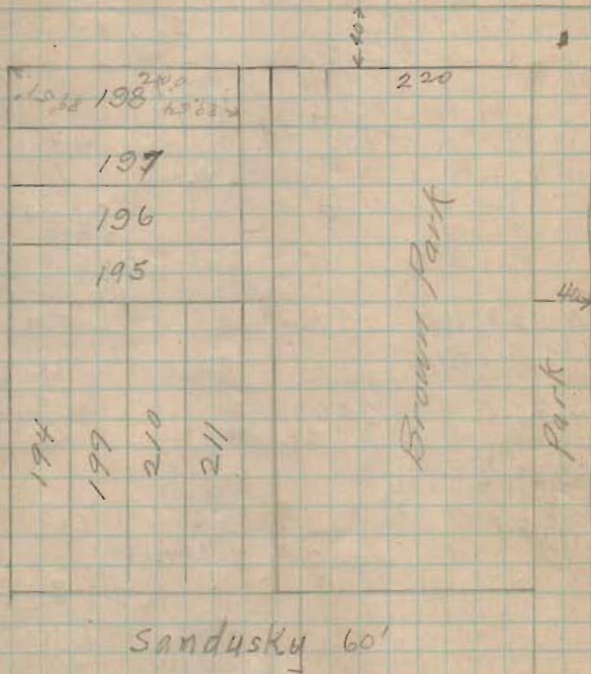

Survey for Hamilton

427 1.70
132 .85

(1069)

INDEXED ON MAP

(See Page 55)

443 2.80 20.26 3
364
160
063
220
126
126
185

BELLEFONTAINE

W A Montgomery 12/29/23
Wm Smucker

1.38

2.50
1.12
1.38

Brown: 504.80 506.5 - 1.7
Sandusky 498.70 501.5 - 2.8
for further notes see page 55