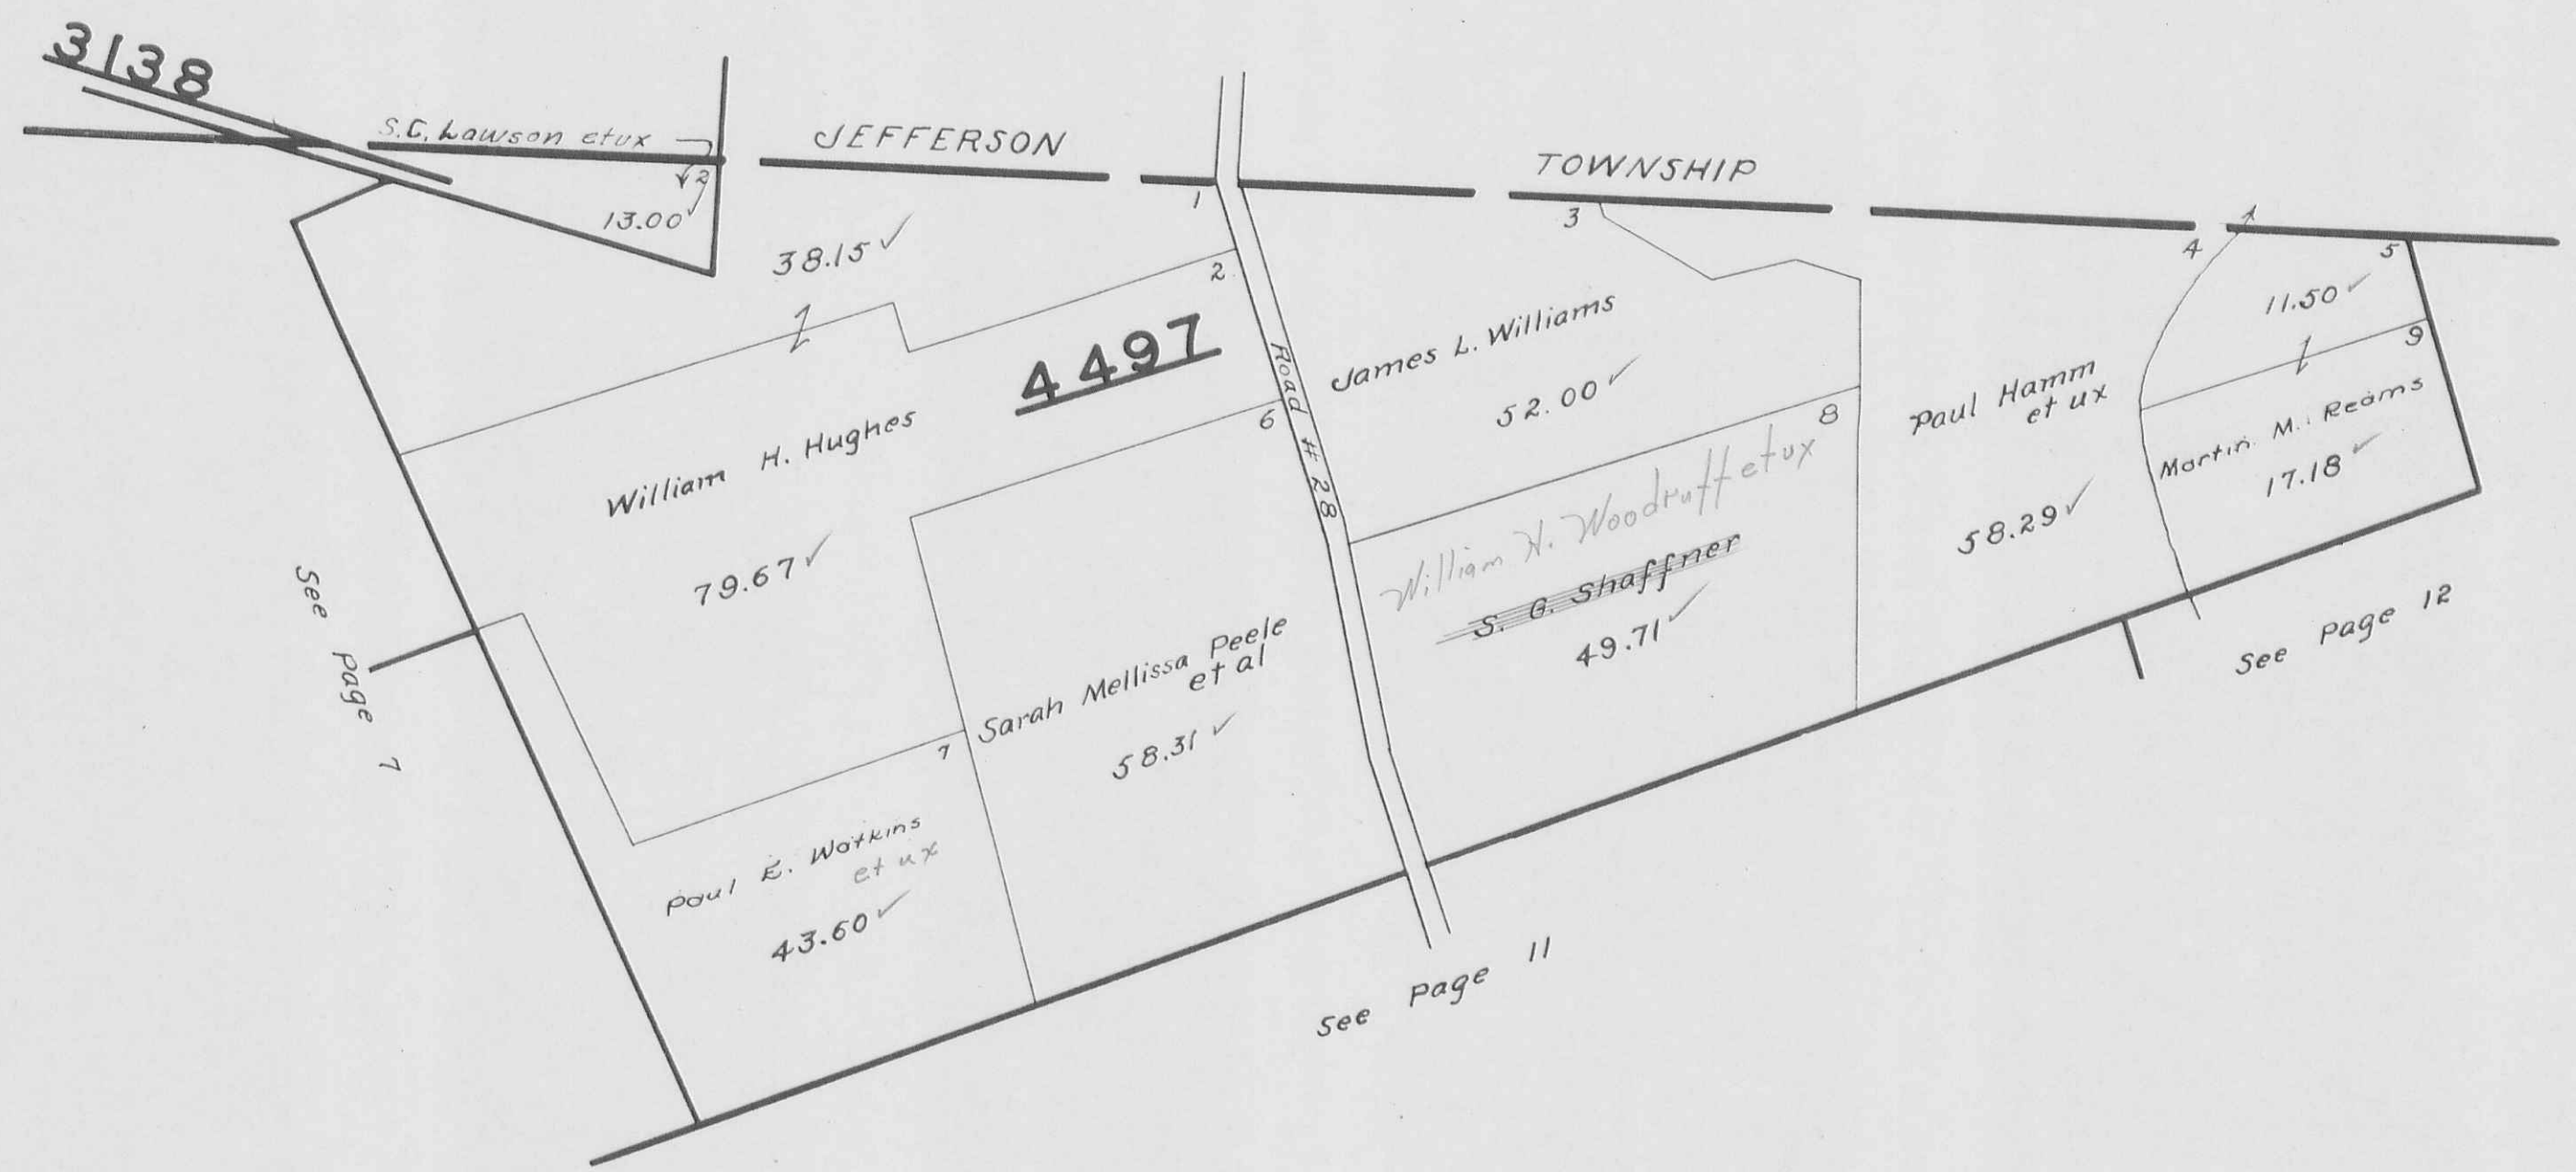

MONROE TOWNSHIP
VIRGINIA MILITARY SURVEY 12099

SCALE 10 CHAINS TO THE INCH

MONROE TOWNSHIP

VIRGINIA MILITARY SURVEYS

SCALE 10 CHAINS TO THE INCH

9592
9618
10075
3242

SCALE 10 CHAINS TO THE INCH

MONROE TOWNSHIP
 VIRGINIA MILITARY SURVEYS