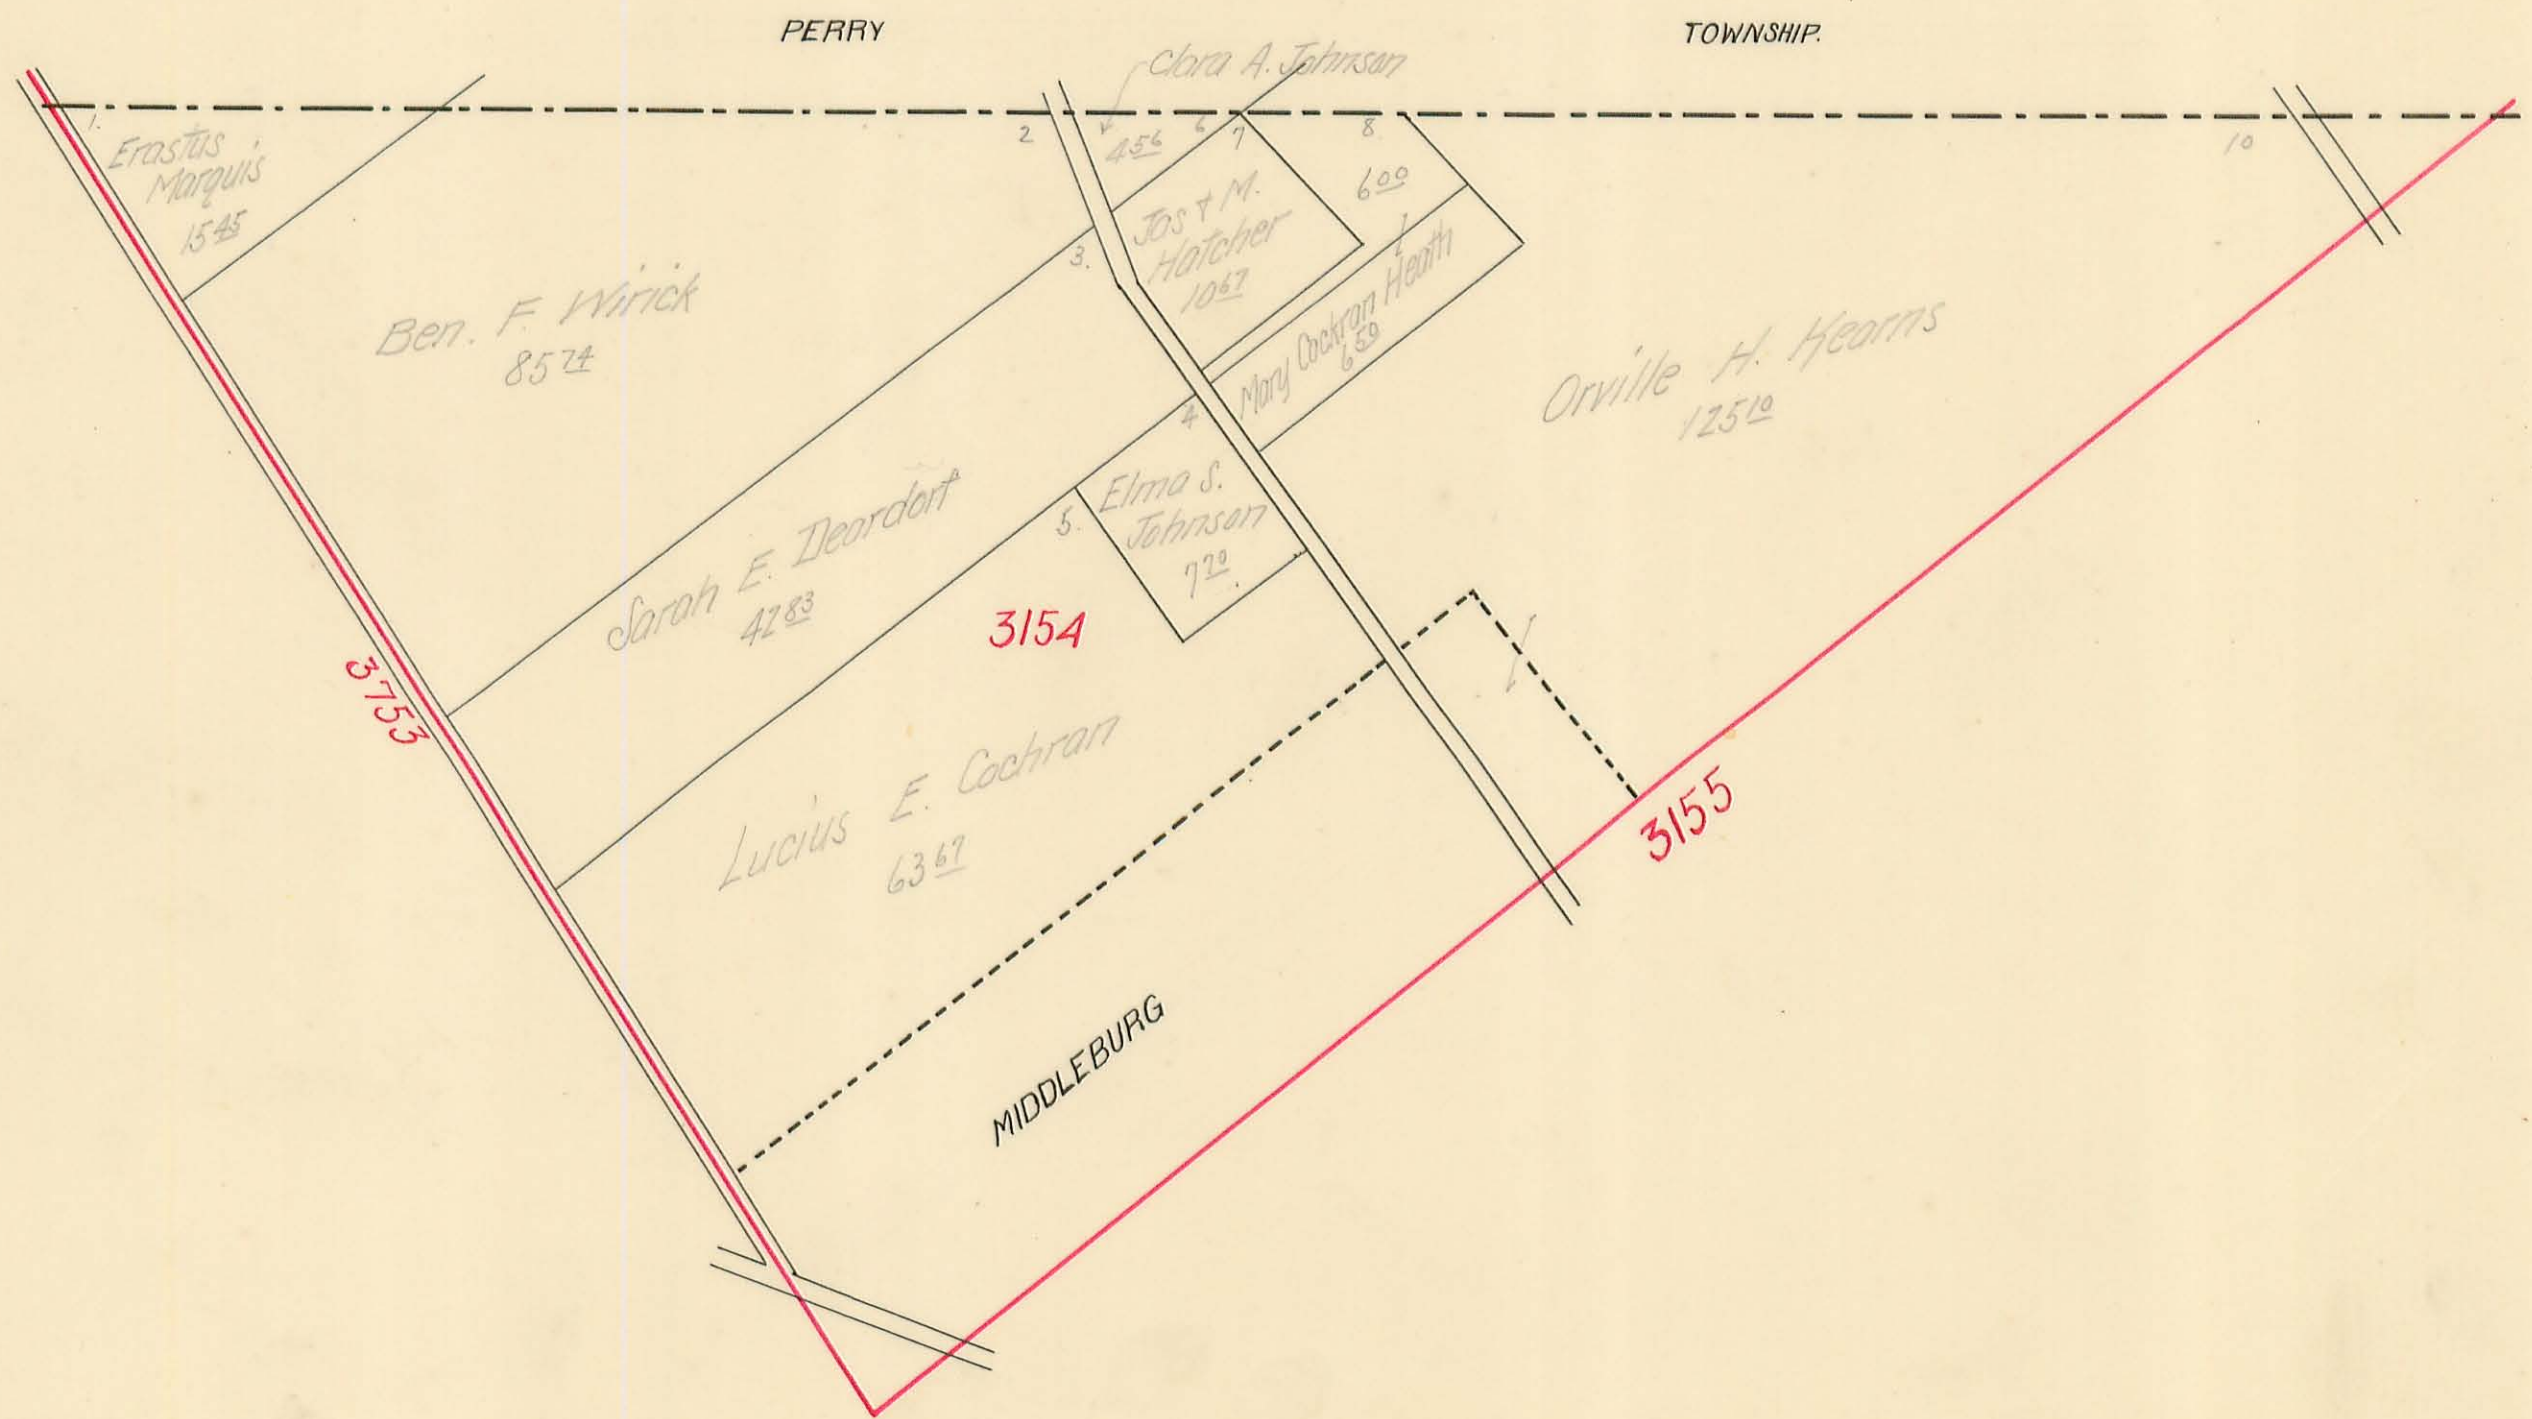

Virginia Military Survey No. 3154

SCALE: 10 Chains to the Inch

ZANE TOWNSHIP

Virginia Military Survey No. 4811

SCALE: 10 Chains to the Inch

12399
12402
12395
12427
12428

ZANE TOWNSHIP

Virginia Military Survey No. ^{N. Pt.} 4570

SCALE: 10 Chains to the Inch.

ZANE TOWNSHIP

Virginia Military Survey No. ^{S.P.} 4570

SCALE: 10 Chains to the Inch

ZANE TOWNSHIP

Virginia Military Survey No. ^{N. P.} 3680

SCALE: 10 Chains to the Inch

ZANE TOWNSHIP

Virginia Military Survey No. ^{S. Pt.} 3680

SCALE: 10 Chains to the Inch

ZANE TOWNSHIP

Virginia Military Survey No. 3155

SCALE: 10 Chains to the Inch

ZANE TOWNSHIP

Virginia Military Survey No. ³¹⁶⁰~~4606~~
~~12256~~

SCALE: 10 Chains to the Inch

ZANE TOWNSHIP

Virginia Military Survey No. ³²³⁰~~3231~~

SCALE: 10 Chains to the Inch

ZANE TOWNSHIP

Virginia Military Survey No. 9679 ⁹⁶⁵⁷/₉₇₄₀

SCALE: 10 Chains to the Inch

ZANE TOWNSHIP