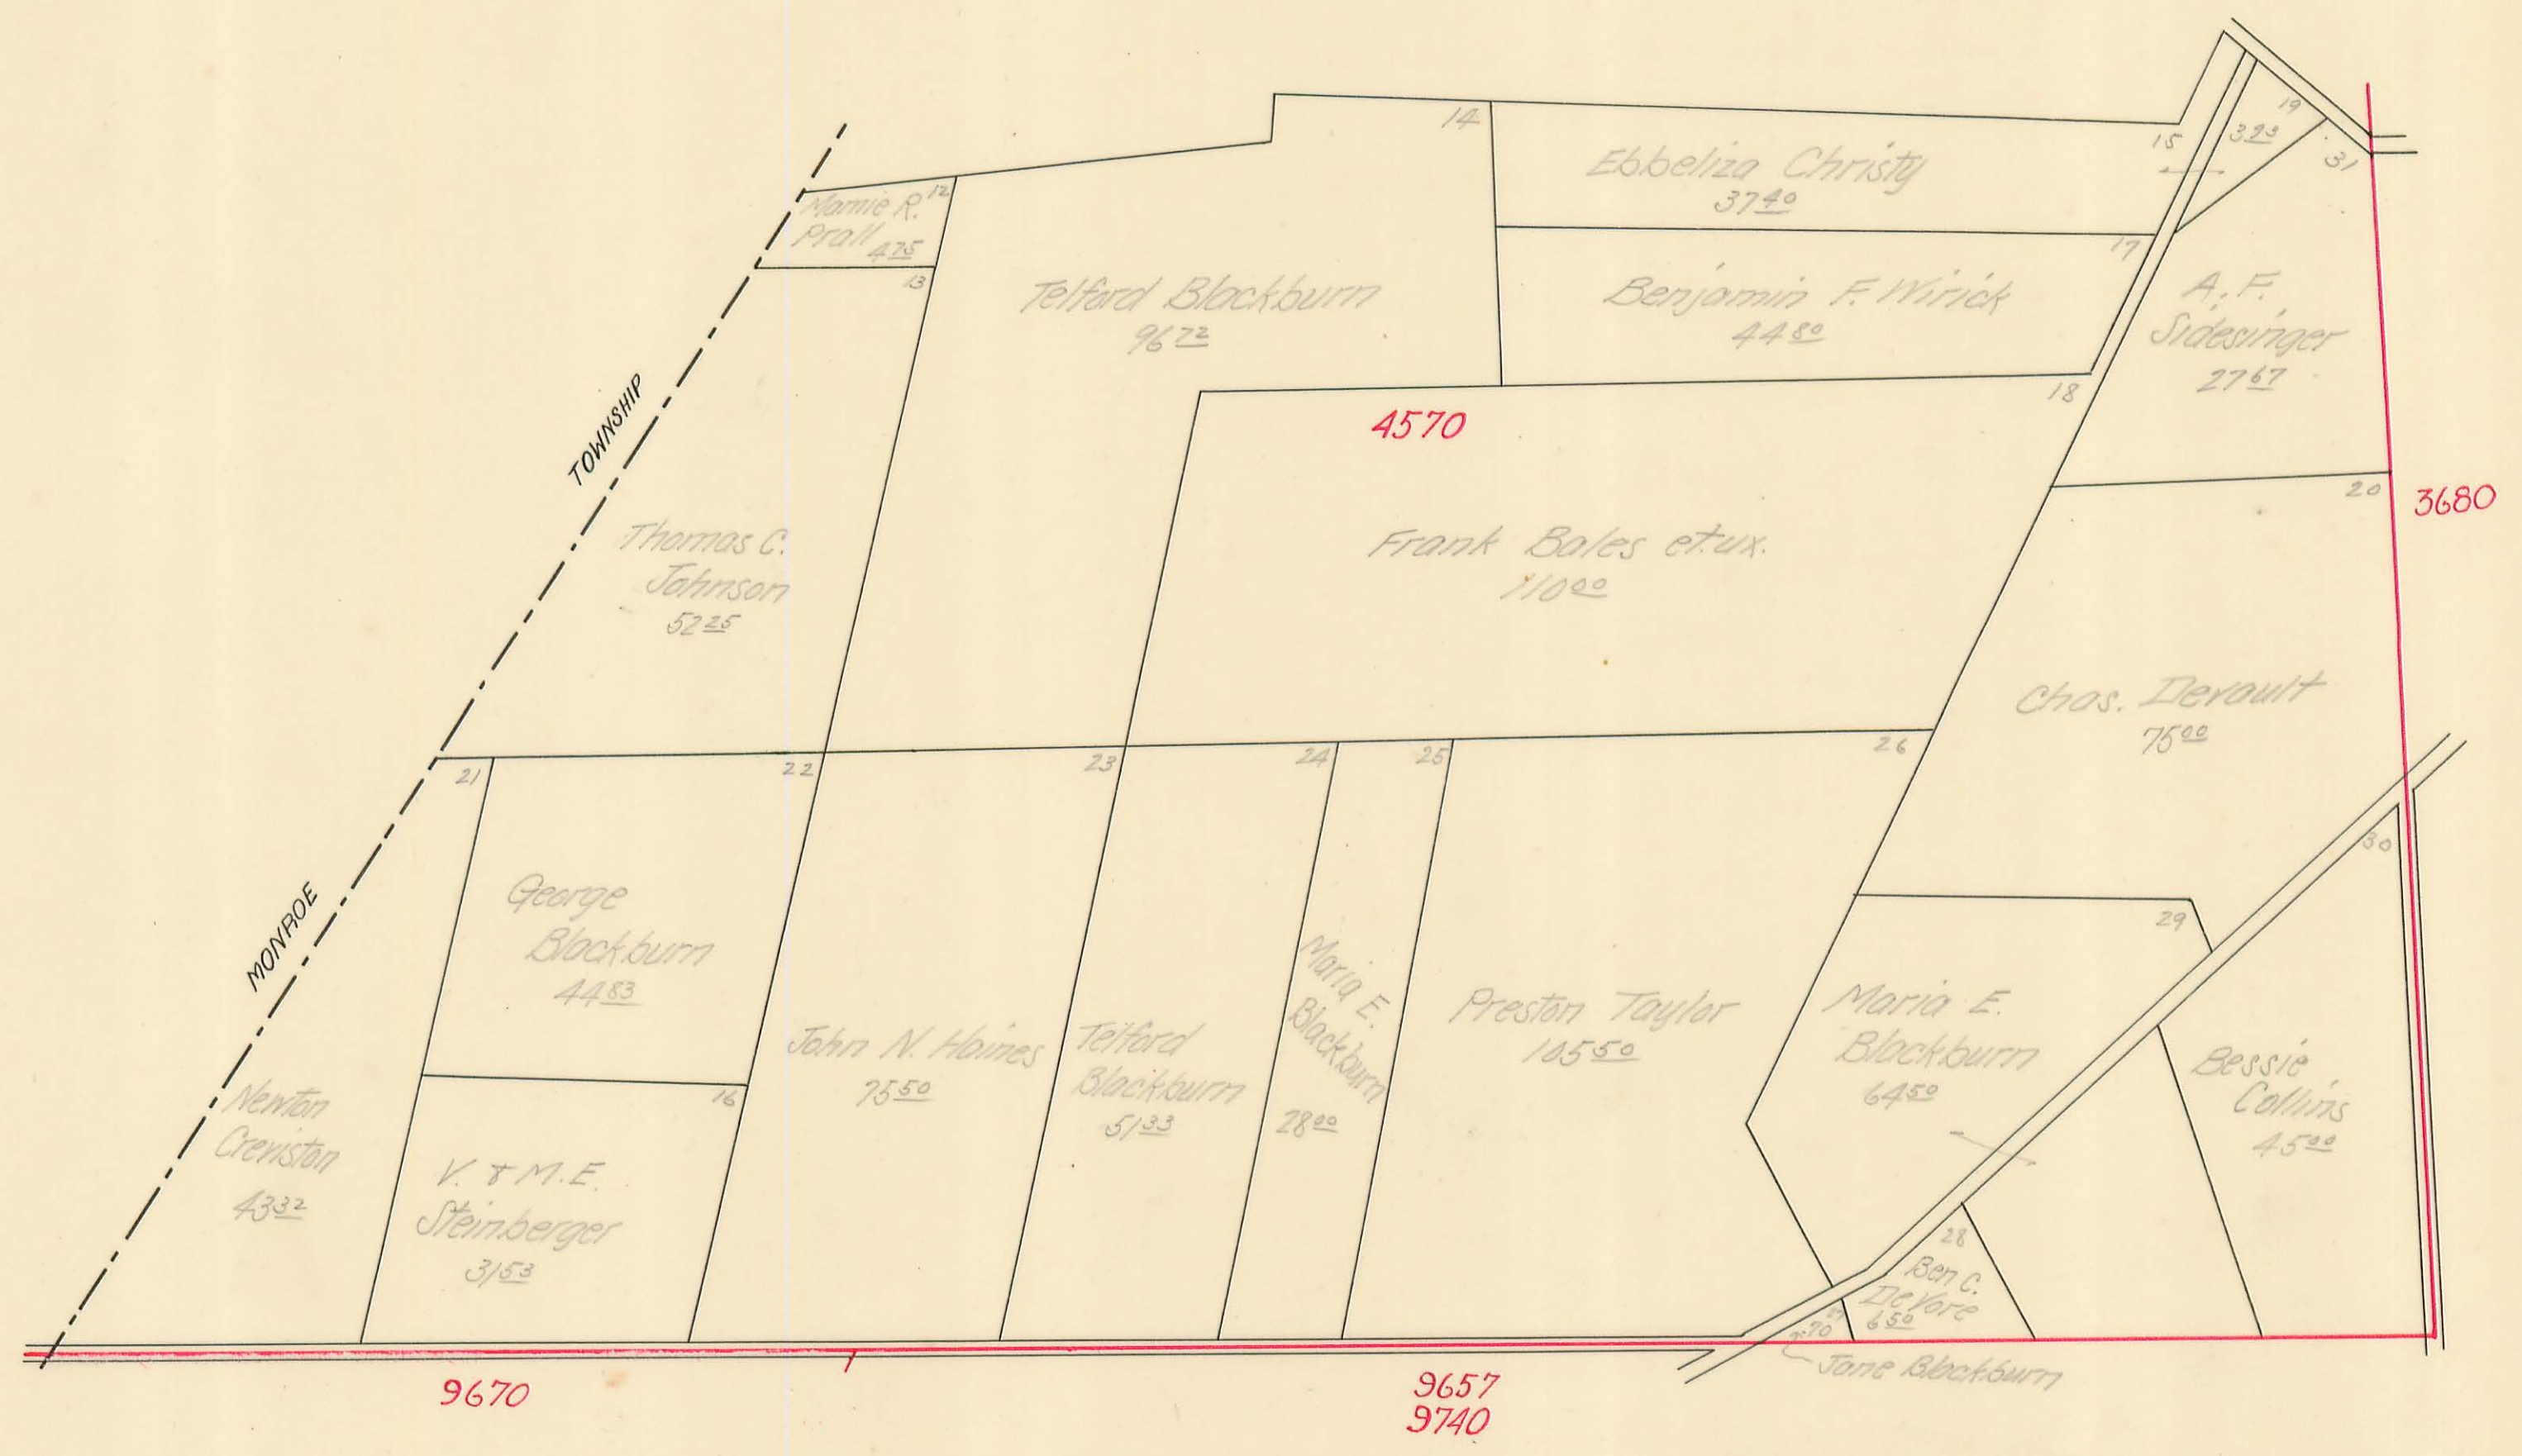

Virginia Military Survey No. 3154

SCALE: 10 Chains to the Inch

ZANE TOWNSHIP

Virginia Military Survey No. 4811

SCALE: 10 Chains to the Inch

12399
12402
12395
12427
12428

ZANE TOWNSHIP

Virginia Military Survey No. ^{N. Pt.} 4570

SCALE: 10 Chains to the Inch.

ZANE TOWNSHIP

Virginia Military Survey No. ^{S.P.} 4570

SCALE: 10 Chains to the Inch

ZANE TOWNSHIP

Virginia Military Survey No. ^{N. P.} 3680

SCALE: 10 Chains to the Inch

ZANE TOWNSHIP

Virginia Military Survey No. ^{S. Pt.} 3680

SCALE: 10 Chains to the Inch

ZANE TOWNSHIP

Virginia Military Survey No. 3155

SCALE: 10 Chains to the Inch

ZANE TOWNSHIP

Virginia Military Survey No. ³¹⁶⁰~~4606~~
~~12256~~

SCALE: 10 Chains to the Inch

ZANE TOWNSHIP

Virginia Military Survey No. ³²³⁰~~3231~~

SCALE: 10 Chains to the Inch

ZANE TOWNSHIP

Virginia Military Survey No. 9679 ⁹⁶⁵⁷/₉₇₄₀

SCALE: 10 Chains to the Inch

ZANE TOWNSHIP