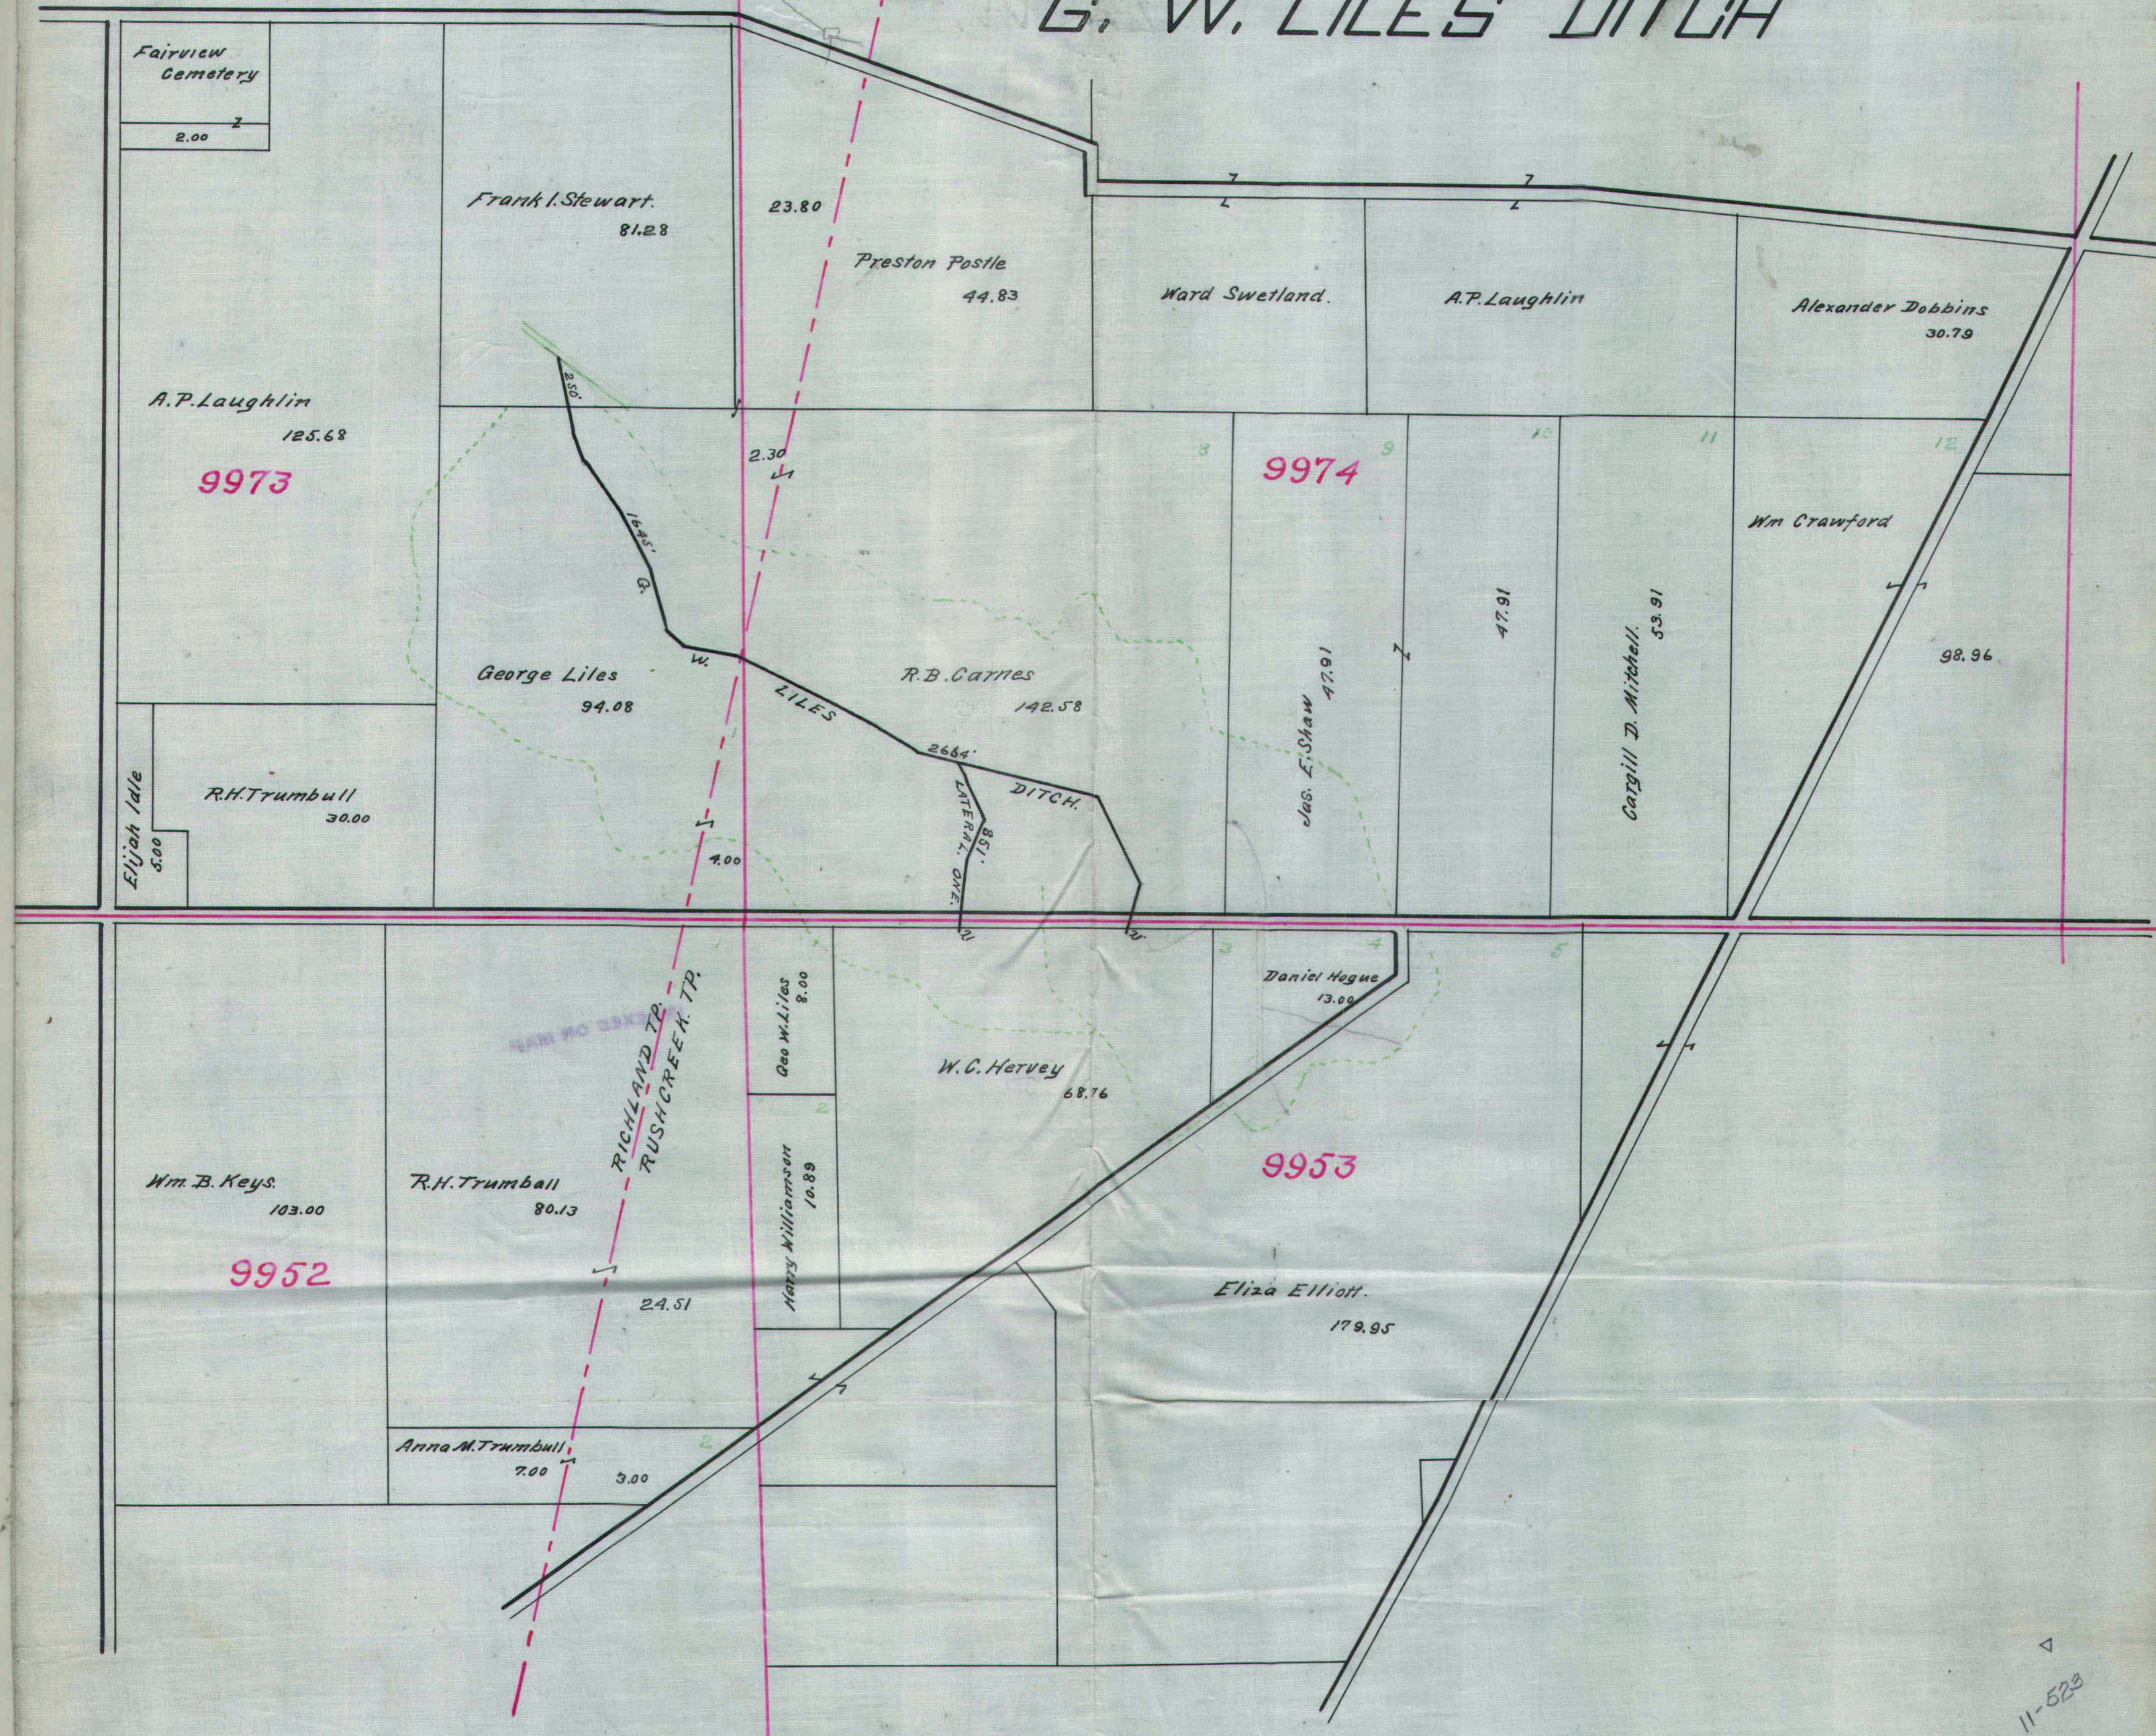

G. W. LILES DITCH

Fairview
Cemetery
2.00

Frank I. Stewart
81.28

23.80

Preston Postle
44.83

Ward Swetland.

A.P. Laughlin

Alexander Dobbins
30.79

Elijah late
5.00

R.H. Trumbull
30.00

LILES

2664
LILES RAIL DITCH

Chas. F. Shaw
47.91

47.91

Cargill D. Mitchell
53.91

RICHLAND TO
RUSHCREEK TP.