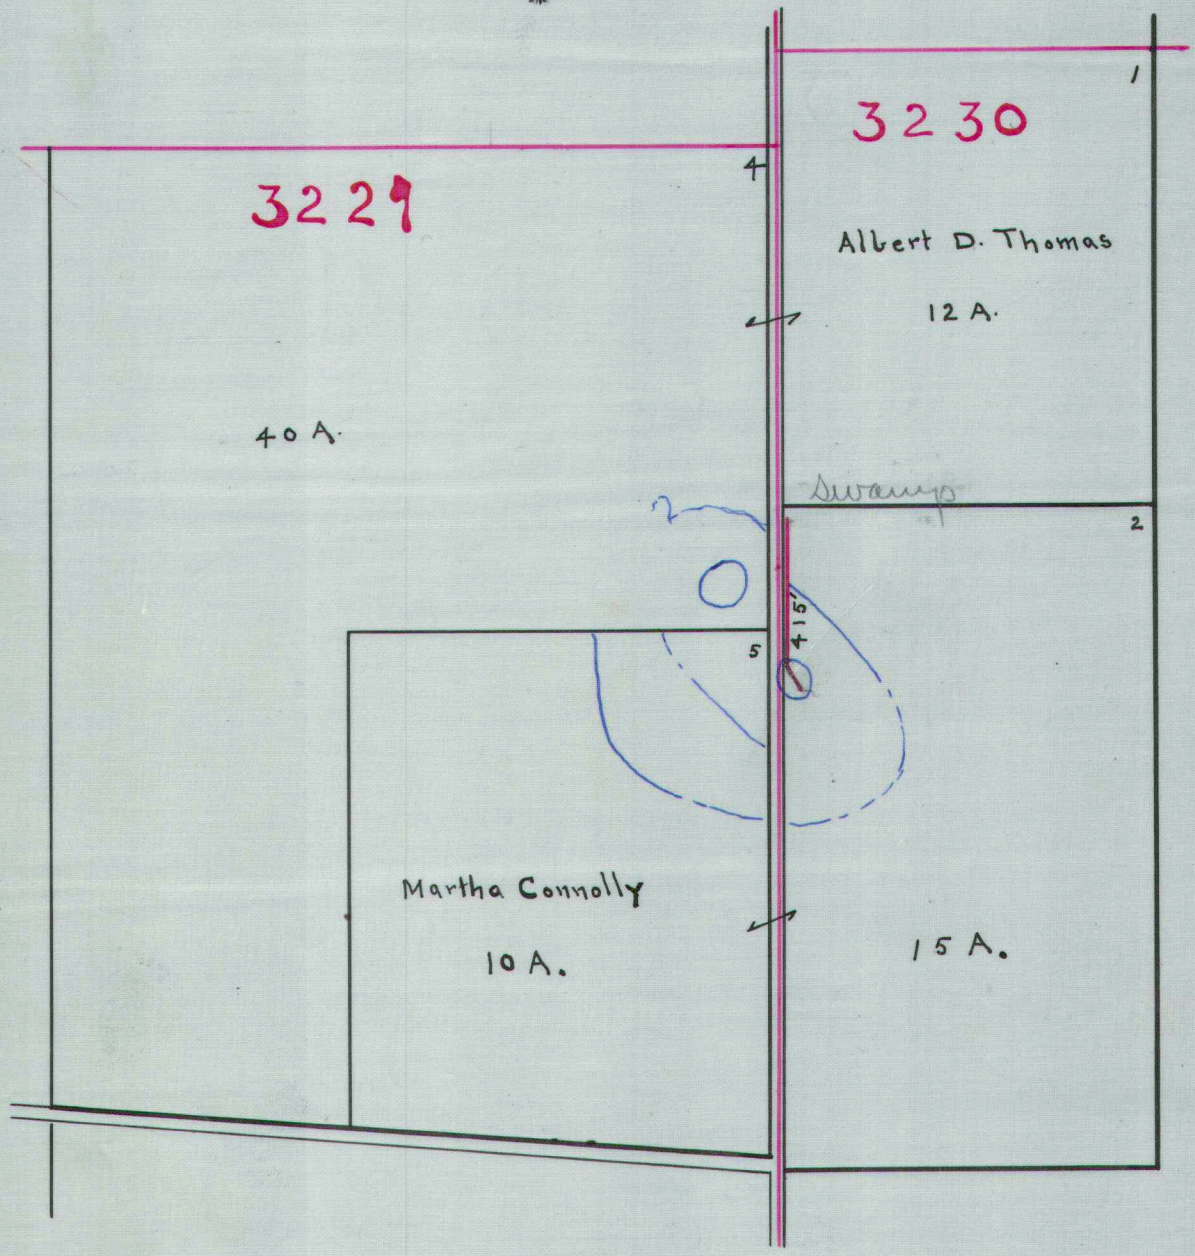

Recorded

MAP
OF THE
CONNOLLY DITCH.
MONROE TP.

INDEXED ON MAP

5-17A
△