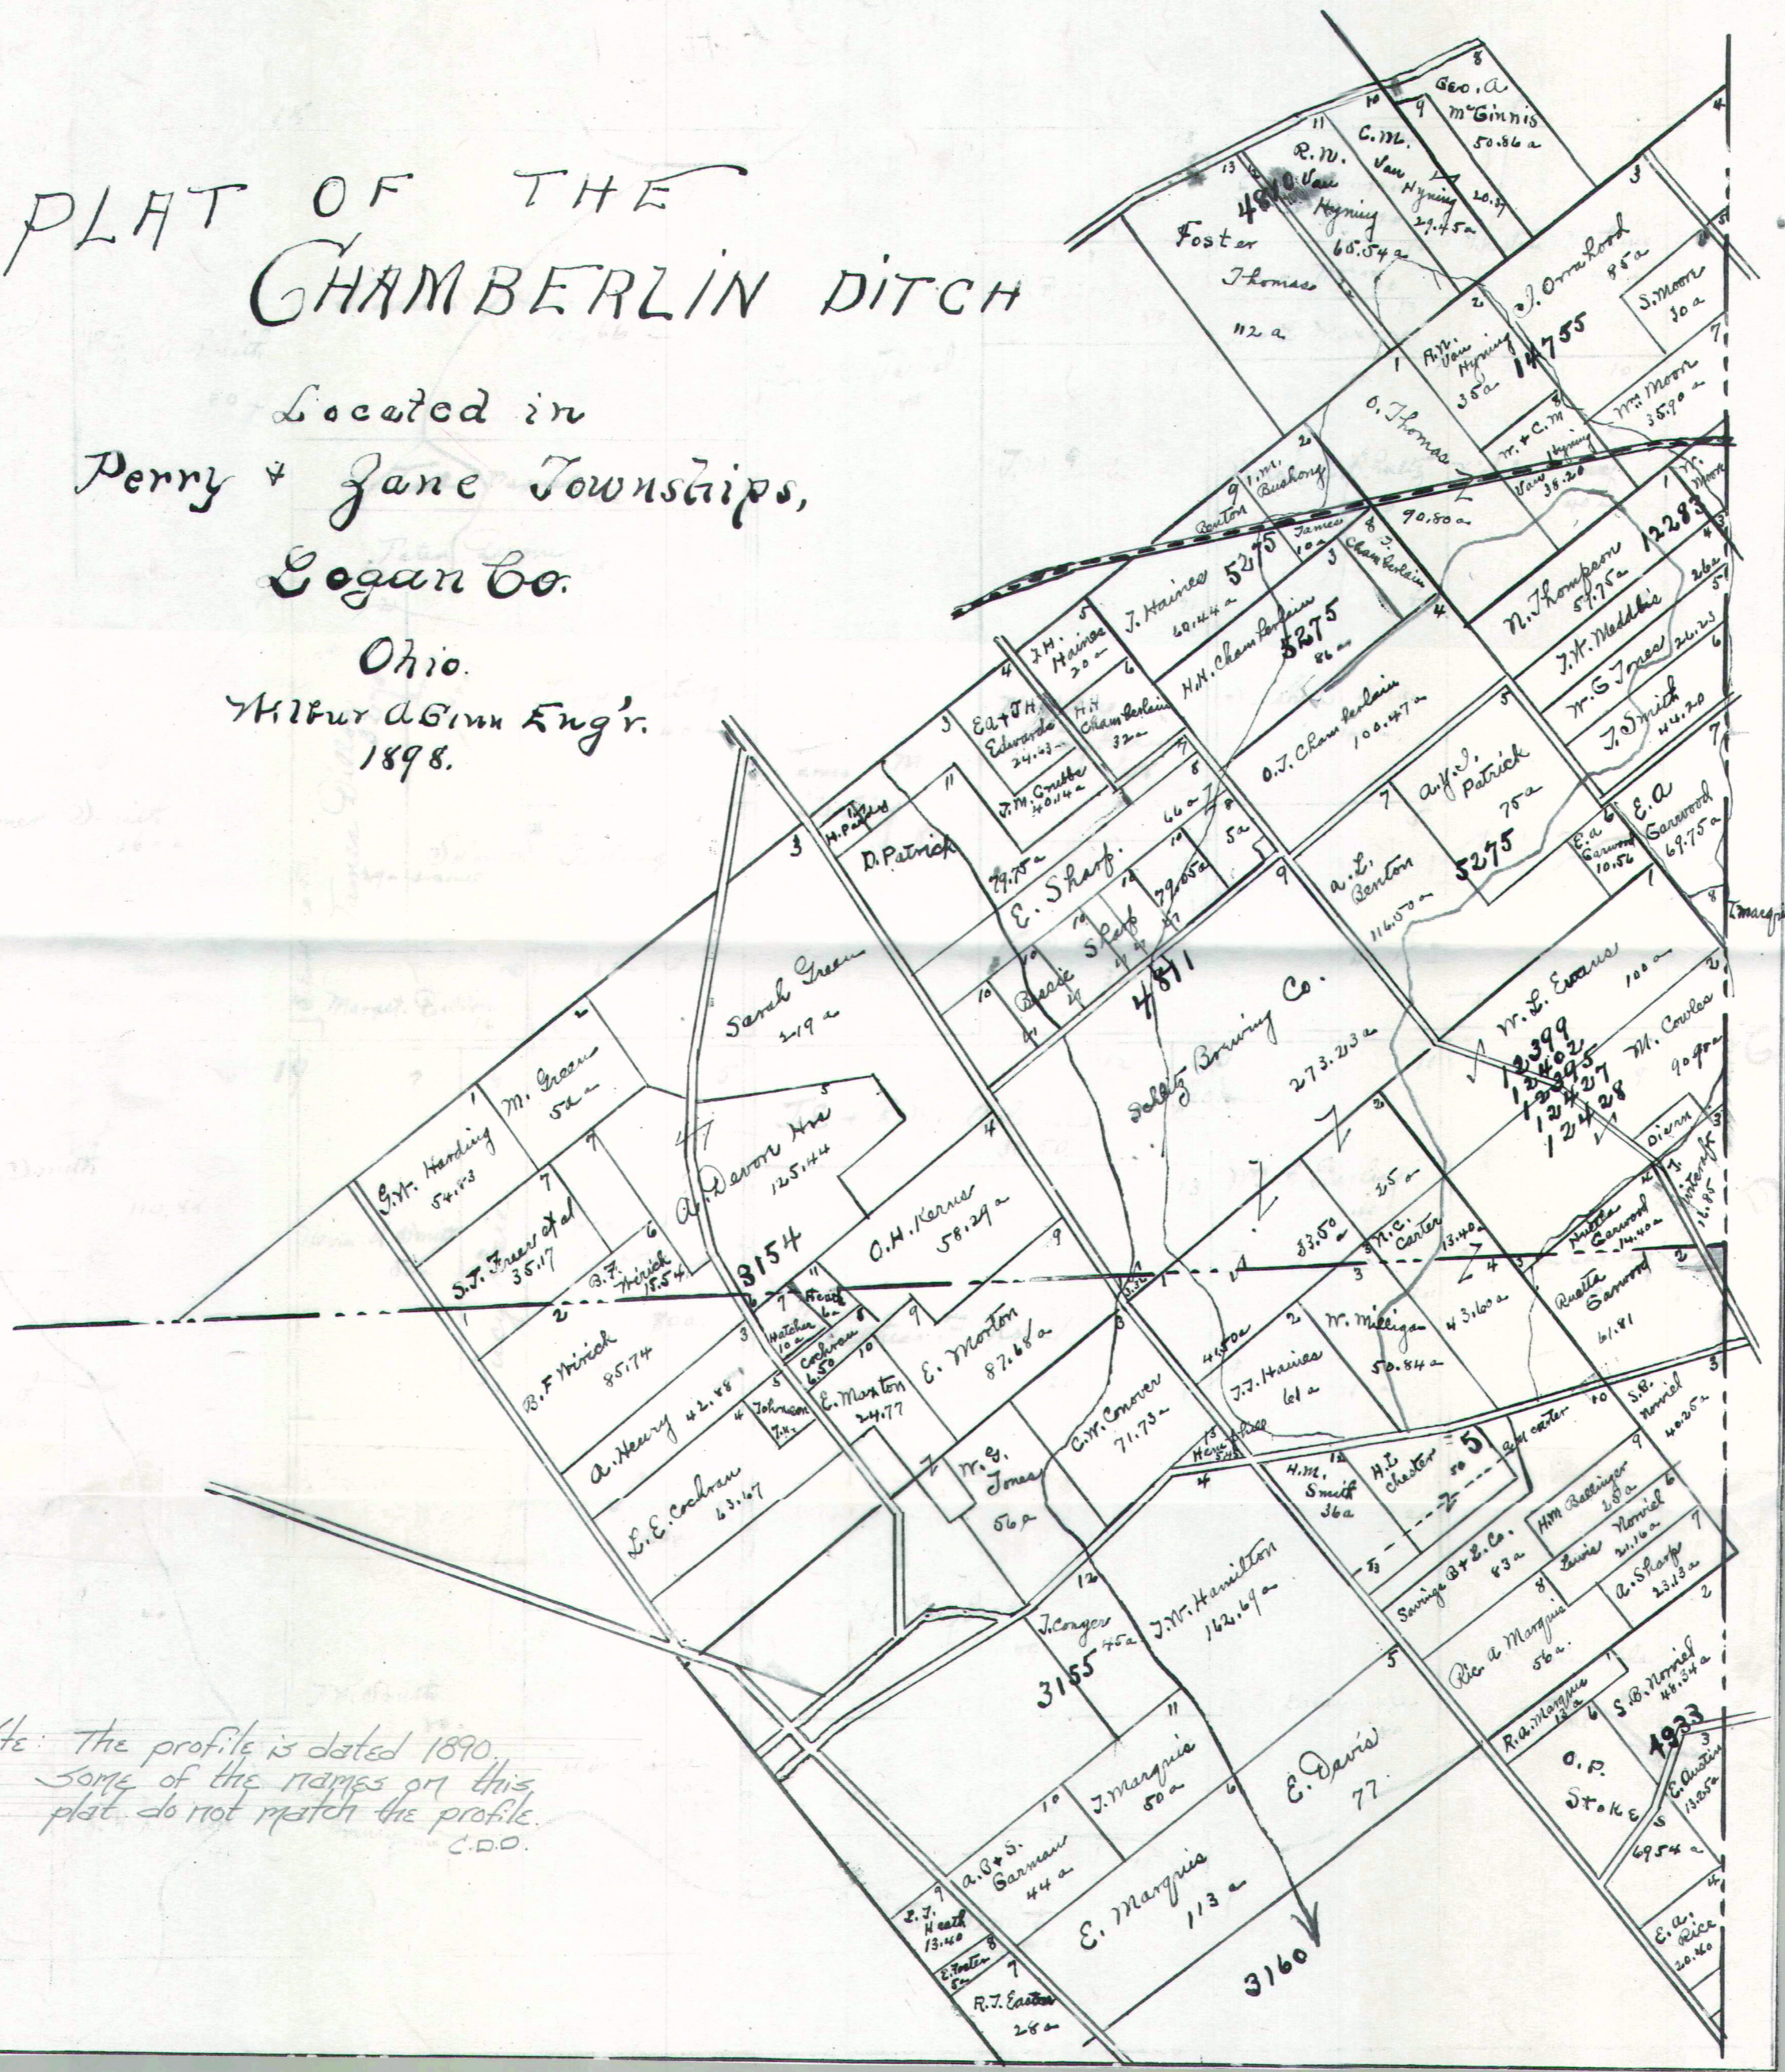

# PLAT OF THE CHAMBERLIN DITCH

Located in  
Perry & Jane Townships,  
Logan Co.  
Ohio.  
Arthur A. Binn Eng'r.  
1898.

Note: The profile is dated 1890.  
Some of the names on this  
plat do not match the profile.  
C.D.O.